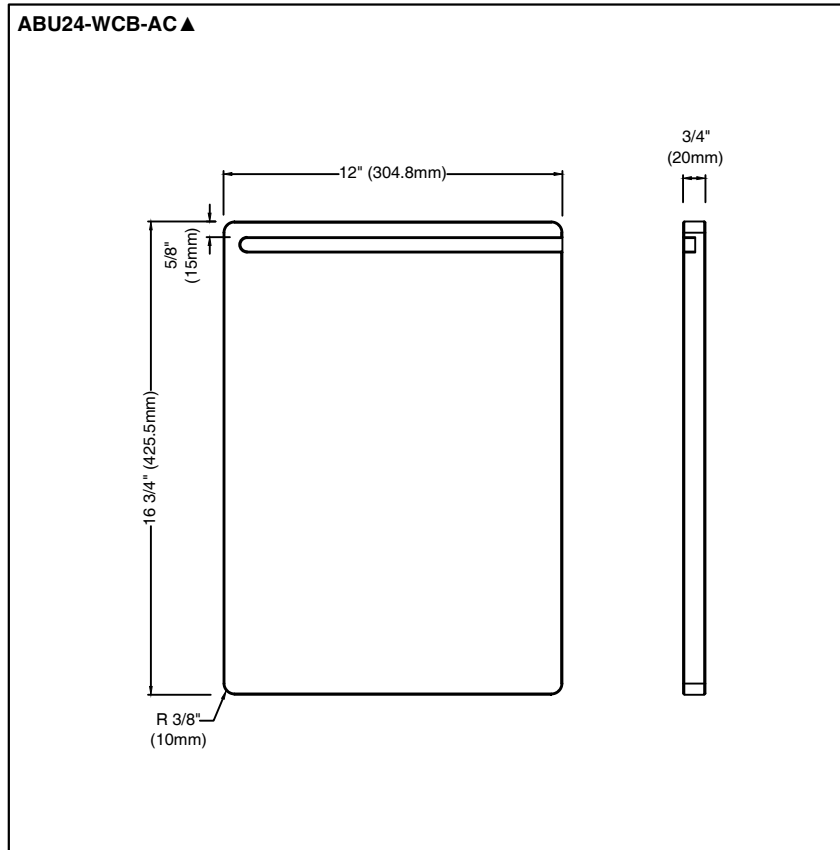

▲ Designate proper finish suffix

Delta reserves the right (1) to make changes in specifications and materials, and (2) to change or discontinue models, both without notice or obligation. Dimensions are for reference only. See current full-line price book or www.deltafaucet.com for finish options and product availability.

Delta Faucet Company

55 E. 111th Street, Indianapolis, IN 46280
350 South Edgeware Road, St. Thomas, ON N5P 4L1
Sinksupport@deltafaucet.com
© 2021 Delta Faucet Company