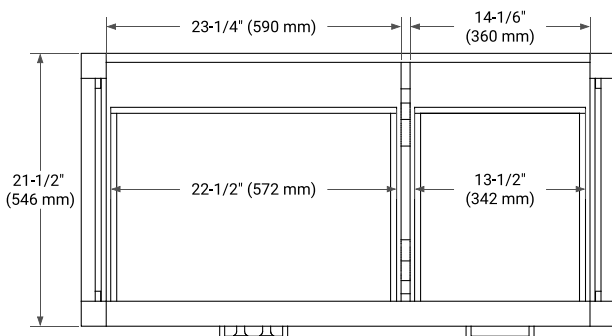

42" LEFT OFFSET CABINET

BASE CABINET DIMENSIONS

42" W x 21.5" D x 34.5" H

FEATURES

- Solid wood frame & plywood panels
- Dovetail drawers and joints
- Soft closing doors & drawers

HARDWARE FINISHES*

Brushed Nickel Satin Brass Matte Black Polished Chrome

PLAN VIEW

42" LEFT RECTANGLE SINK COUNTERTOP WITH 1.5 IN. THICKNESS

OVERALL DIMENSIONS

42.25" W x 22" D x 1.5" H

COUNTERTOP OPTIONS

Carrara White Quartz

FEATURES

- Solid countertop with mitered edges & seams
- Undermount white rectangular sink
- Pre-drilled for 8" widespread faucet

INCLUDED

- Countertop
- Matching Backsplash
- Rectangle Sink

COUNTERTOP PLAN VIEW

EDGE SIDE VIEW

THREE DIMENSIONAL COUNTERTOP VIEW