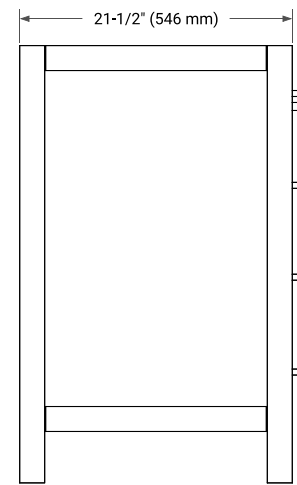

42" LEFT OFFSET CABINET

BASE CABINET DIMENSIONS

42" W x 21.5" D x 34.5" H

FEATURES

- Solid wood frame & plywood panels
- Dovetail drawers and joints
- Soft closing doors & drawers

HARDWARE FINISHES*

Brushed Nickel Satin Brass Matte Black Polished Chrome

PLAN VIEW

42" LEFT RECTANGLE SINK COUNTERTOP WITH 1.5 IN. THICKNESS

OVERALL DIMENSIONS

42.25" W x 22" D x 1.5" H

COUNTERTOP OPTIONS

Carrara White Quartz

FEATURES

- Solid countertop with mitered edges & seams
- Undermount white rectangular sink
- Pre-drilled for 8" widespread faucet

INCLUDED

- Countertop
- Matching Backsplash
- Rectangle Sink

COUNTERTOP PLAN VIEW

EDGE SIDE VIEW

THREE DIMENSIONAL COUNTERTOP VIEW