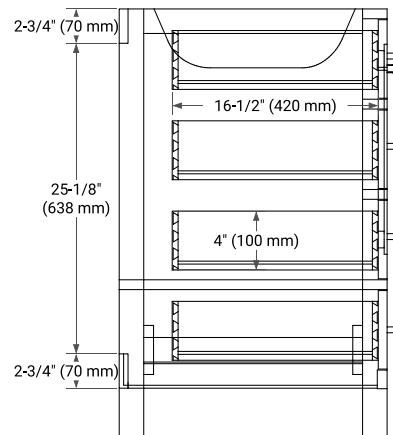

42" LEFT OFFSET CABINET

BASE CABINET DIMENSIONS

42" W x 21.5" D x 34.5" H

FEATURES

- Solid wood frame & plywood panels
- Dovetail drawers and joints
- Soft closing doors & drawers

HARDWARE FINISHES*

Brushed Nickel Satin Brass Matte Black Polished Chrome

PLAN VIEW

42" LEFT RECTANGLE SINK COUNTERTOP WITH 1.5 IN. THICKNESS

OVERALL DIMENSIONS

42.25" W x 22" D x 1.5" H

COUNTERTOP OPTIONS

Carrara White Quartz

FEATURES

- Solid countertop with mitered edges & seams
- Undermount white rectangular sink
- Pre-drilled for 8" widespread faucet

INCLUDED

- Countertop
- Matching Backsplash
- Rectangle Sink

COUNTERTOP PLAN VIEW

EDGE SIDE VIEW

THREE DIMENSIONAL COUNTERTOP VIEW