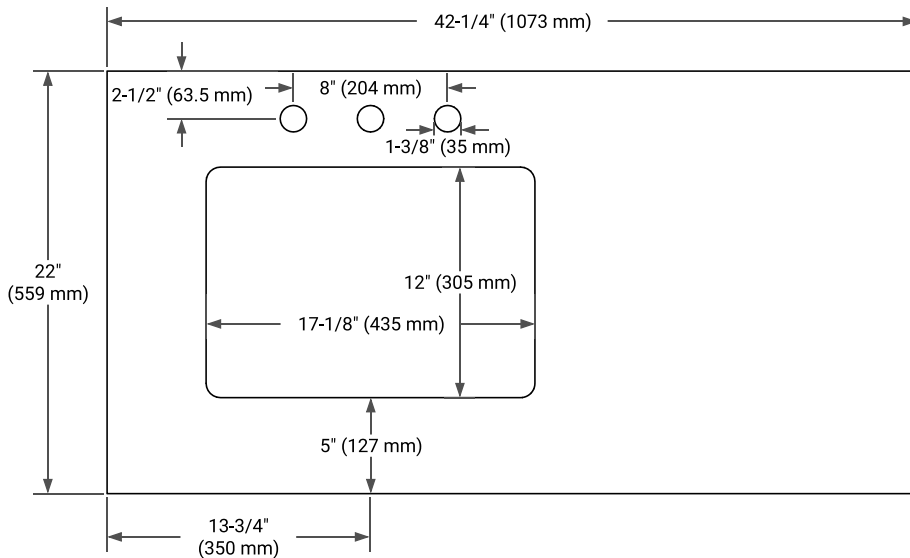

42" LEFT OFFSET CABINET

BASE CABINET DIMENSIONS

42" W x 21.5" D x 34.5" H

FEATURES

- Solid wood frame & plywood panels
- Dovetail drawers and joints
- Soft closing doors & drawers

HARDWARE FINISHES*

Brushed Nickel Satin Brass Matte Black Polished Chrome

PLAN VIEW

42" LEFT RECTANGLE SINK COUNTERTOP WITH 1.5 IN. THICKNESS

OVERALL DIMENSIONS

42.25" W x 22" D x 1.5" H

COUNTERTOP OPTIONS

Carrara White Quartz

FEATURES

- Solid countertop with mitered edges & seams
- Undermount white rectangular sink
- Pre-drilled for 8" widespread faucet

INCLUDED

- Countertop
- Matching Backsplash
- Rectangle Sink

COUNTERTOP PLAN VIEW

EDGE SIDE VIEW

THREE DIMENSIONAL COUNTERTOP VIEW