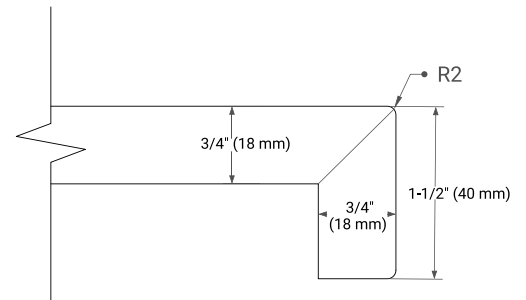

PLAN VIEW

42" LEFT RECTANGLE SINK COUNTERTOP WITH 1.5 IN. THICKNESS

OVERALL DIMENSIONS

42.25" W x 22" D x 1.5" H

COUNTERTOP OPTIONS

Carrara White Quartz

FEATURES

- Solid countertop with mitered edges & seams
- Undermount white rectangular sink
- Pre-drilled for 8" widespread faucet

INCLUDED

- Countertop
- Matching Backsplash
- Rectangle Sink

COUNTERTOP PLAN VIEW

EDGE SIDE VIEW

THREE DIMENSIONAL COUNTERTOP VIEW