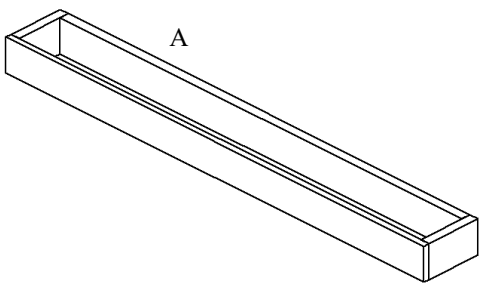

24" Towel Bar Installation Guide

Parts Included	QTY
A - Towel Bar	1
B - Screw	4
C - Set Screw	2
D - Allen Key	1
E - Bracket	2

Description	Finish	Weight (lb)	WxHxD (mm)	WxHxD (Inches)	Metal Type
Erupt 24" Towel Bar	Chrome	5	600 x 35 x 65	23.5 x 1.5 x 2.5	Brass
Erupt 24" Towel Bar	Brushed Nickel	5	600 x 35 x 65	23.5 x 1.5 x 2.5	Brass
Erupt 24" Towel Bar	Matte Black	5	600 x 35 x 65	23.5 x 1.5 x 2.5	Brass
Erupt 24" Towel Bar	Brushed Gold Light	5	600 x 35 x 65	23.5 x 1.5 x 2.5	Brass
Erupt 24" Towel Bar	Brushed Gold Dark	5	600 x 35 x 65	23.5 x 1.5 x 2.5	Brass