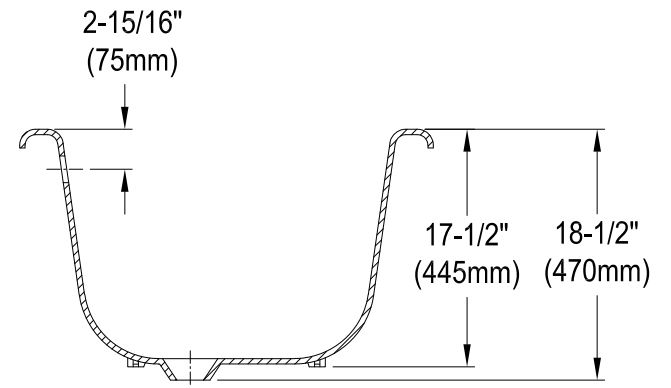

VCTND603017NB1,5,8

60" Cast Iron Bathtub

M10 x 20 (4 pcs)

Section A-A