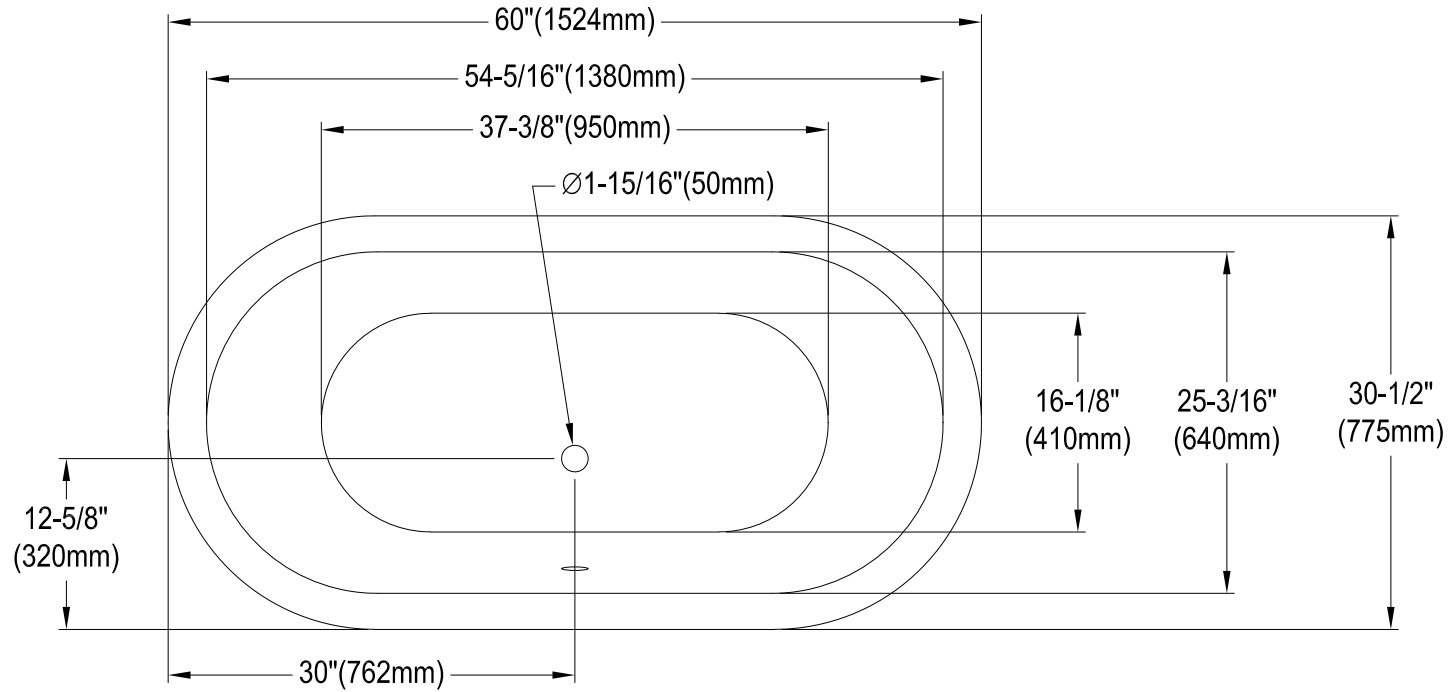

VCTND603017NB1,5,8

60" Cast Iron Bathtub

M10 x 20 (4 pcs)

Section A-A