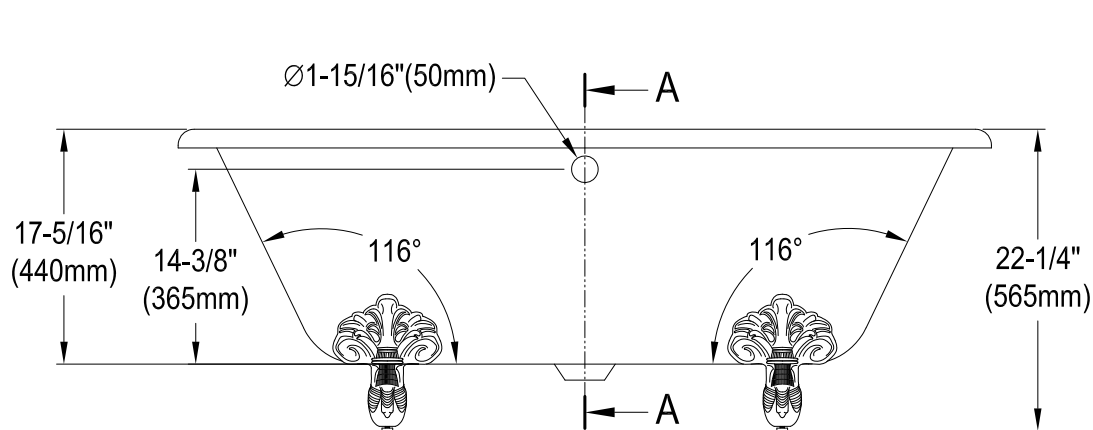

VCTND603017NB1,5,8

60" Cast Iron Bathtub

M10 x 20 (4 pcs)

Section A-A