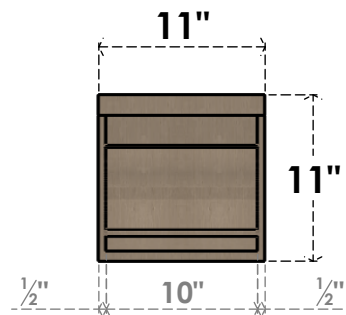

ITEM NUMBER: CORU11X22X11EMRRCPR

11"W X 22"D X 11"H SERIES 3 WIDE EMERSON ROUGH CEDAR TIMBERTHANE
FAUX WOOD CORBEL, PRIMED

SIDE PROFILE

FRONT PROFILE

ISOMETRIC

EKENA MILLWORK
2300 WEST MAIN ST.
CLARKSVILLE, TX 75426
TOLL FREE: 866-607-0453
WWW.EKENAMILLWORK.COM