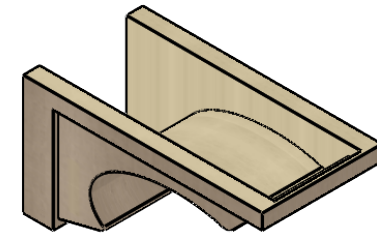

ITEM NUMBER: CORU11X22X11EMRRCPR

11"W X 22"D X 11"H SERIES 3 WIDE EMERSON ROUGH CEDAR TIMBERTHANE
FAUX WOOD CORBEL, PRIMED

SIDE PROFILE

FRONT PROFILE

ISOMETRIC

EKENA MILLWORK
2300 WEST MAIN ST.
CLARKSVILLE, TX 75426
TOLL FREE: 866-607-0453
WWW.EKENAMILLWORK.COM