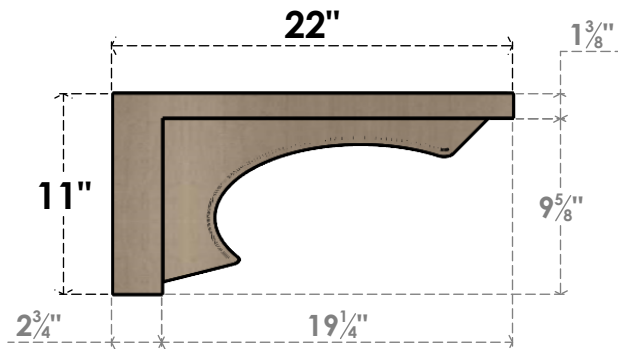

ITEM NUMBER: CORU11X22X11EMRRCPR

11"W X 22"D X 11"H SERIES 3 WIDE EMERSON ROUGH CEDAR TIMBERTHANE
FAUX WOOD CORBEL, PRIMED

SIDE PROFILE

FRONT PROFILE

ISOMETRIC

EKENA MILLWORK
2300 WEST MAIN ST.
CLARKSVILLE, TX 75426
TOLL FREE: 866-607-0453
WWW.EKENAMILLWORK.COM

NOTES

1. INSTALLATION TO BE COMPLETED IN ACCORDANCE WITH MANUFACTURER'S SPECIFICATIONS.
2. DRAWING MAY NOT BE TO SCALE
3. THIS DRAWING IS INTENDED FOR DESIGN AND PLANNING PURPOSES ONLY.
4. ALL INFORMATION CONTAINED HEREIN WAS CURRENT AT THE TIME OF DEVELOPMENT BUT MUST BE REVIEWED AND APPROVED BY THE PRODUCT MANUFACTURER TO BE CONSIDERED ACCURATE.
5. TIMBERTHANE ARCHITECTURAL PRODUCTS ARE MADE FROM HIGH DENSITY URETHANE AND COME FACTORY PRIMED