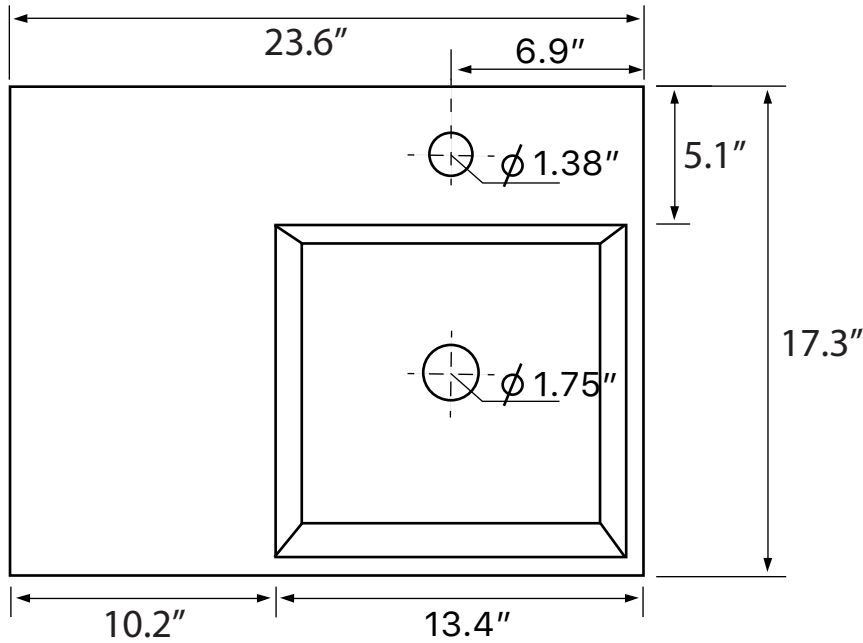

## Configurations

- Single Hole.
- Three Hole (8-inch centers).
- No Hole.

## Technical Information

Bowl type:	Single
Installation:	Wall mounted Vessel
Bowl dimensions:	Length: 13.39" Width: 12.2" Depth: 3.54"
Drain hole:	1.75"
Faucet hole:	1.38"
Hole configurations:	0, 1, 3
Weight:	33.07 lbs