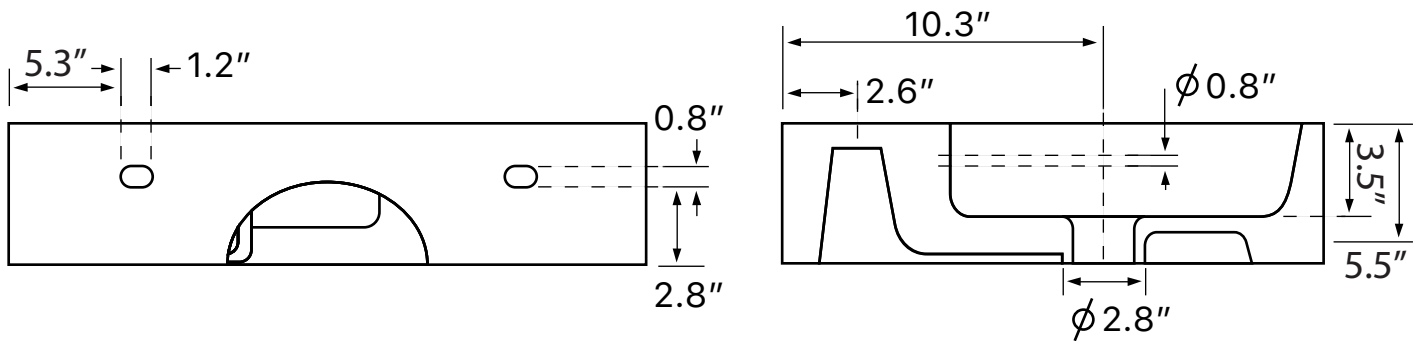

## Configurations

- Single Hole.
- Three Hole (8-inch centers).
- No Hole.

## Technical Information

Bowl type:	Single
Installation:	Wall mounted Vessel
Bowl dimensions:	Length: 13.39" Width: 12.2" Depth: 3.54"
Drain hole:	1.75"
Faucet hole:	1.38"
Hole configurations:	0, 1, 3
Weight:	33.07 lbs