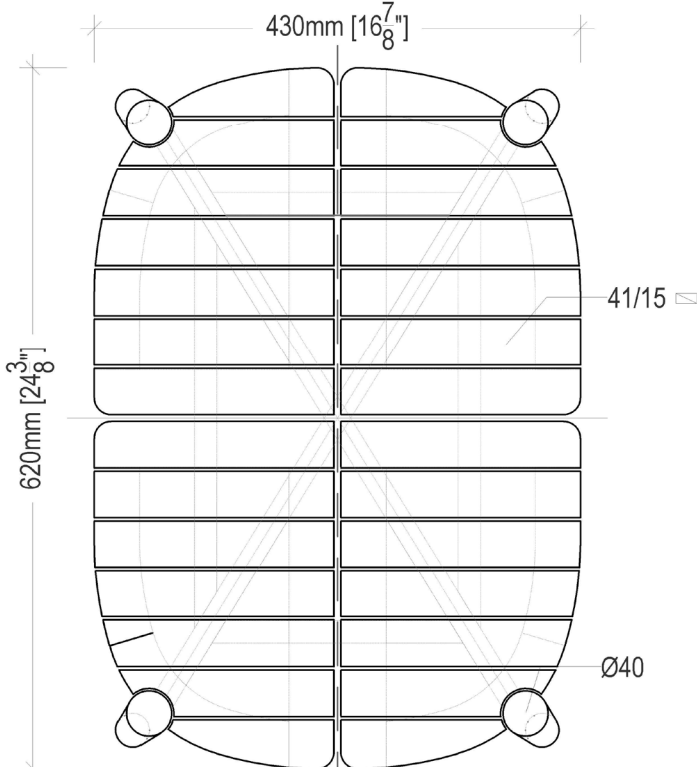

**COPENHAGEN Center Table**  
W 24 3/8" D 16 7/8" H 11 3/4"  
12 lbs Teak

Teak

ITEM NO	-	DATE	Jan 18 2020	SIZE	W 24 <sup>3</sup> / <sub>8</sub> " D 16 <sup>7</sup> / <sub>8</sub> " H 11 <sup>3</sup> / <sub>4</sub> "	DRAWN BY	WP Riana	Approval	Fty		<b>OASIQ</b>
DESC	Copenhagen Center Table	REVISED	00	BUYER	OASIQ	PAGE	01/02	Approval	WP		

1 : 6

TOP VIEW

FRONT VIEW

SIDE VIEW