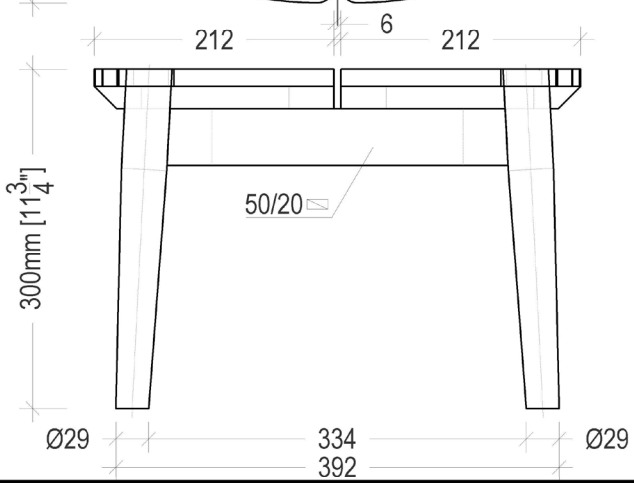

**COPENHAGEN Center Table**  
W 24 3/8" D 16 7/8" H 11 3/4"  
12 lbs Teak

Teak

ITEM NO	-	DATE	Jan 18 2020	SIZE	W 24 <sup>3</sup> / <sub>8</sub> " D 16 <sup>7</sup> / <sub>8</sub> " H 11 <sup>3</sup> / <sub>4</sub> "	DRAWN BY	WP Riana	Approval	Fty		<b>OASIQ</b>
DESC	Copenhagen Center Table	REVISED	00	BUYER	OASIQ	PAGE	01/02	Approval	WP		

1 : 6

TOP VIEW

FRONT VIEW

SIDE VIEW