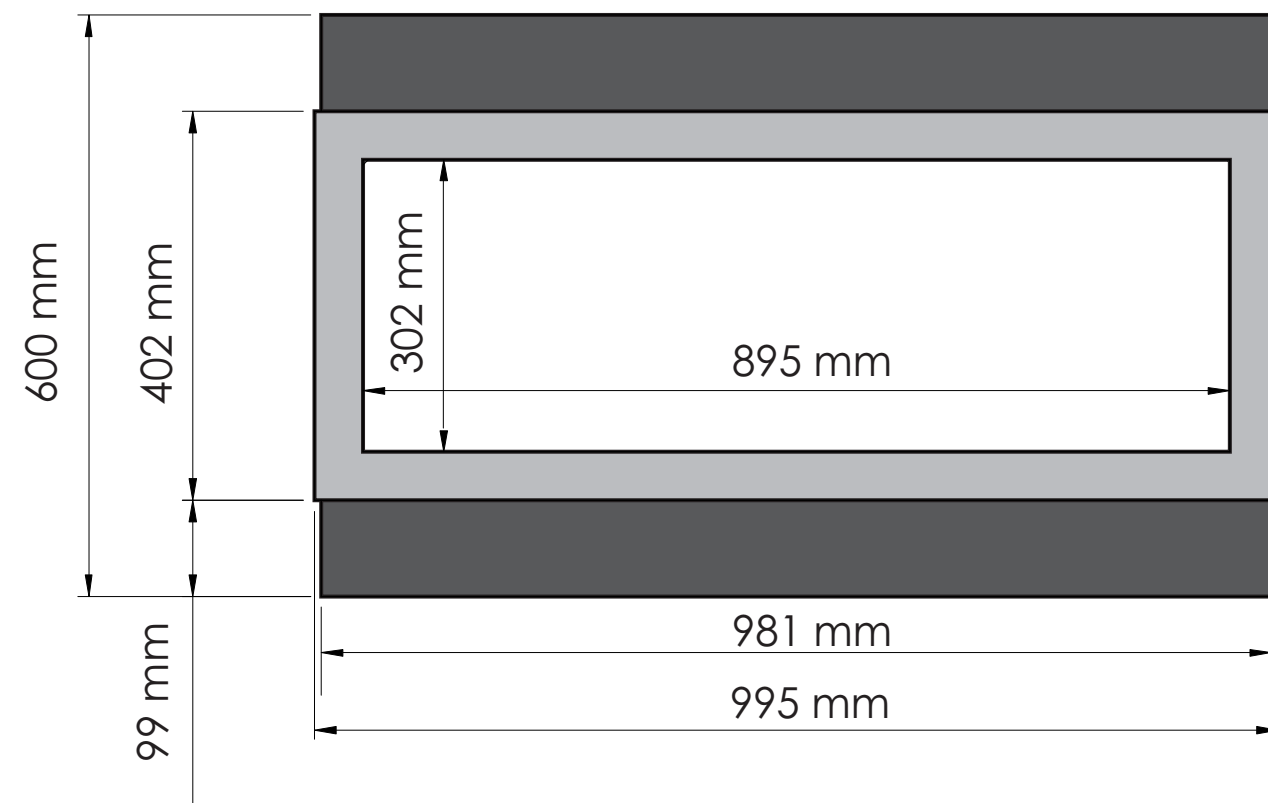

TECHNICAL SPECIFICATIONS		
VOLTS	120	
AMPS	12.5	
WATTS	1500	
HEATER	HIGH	1500 watts
	LOW	750 watts
NO HEATER	22 watts	
LAMPS	QUANTITY	LED
	WATTS	
	TOTAL WATTS	22 watts
ROTOR MOTOR	1 at 5 watts	
HEIGHT, WIDTH, DEPTH	23 5/8 x 38 1/8 x 12	
GLASS VIEWING OPENING	11 7/8 x 34 1/4	
SURROUND SIZE	15 7/8 x 38 5/8	
SHIPPING SIZE	25 1/4 x 47 3/4 x 14 1/2	
SHIPPING WEIGHT	UNIT	93 lbs
	GLASS FRONT	Included
PLUG LOCATION	Left Side	
CORD LENGTH	76"	
APPROX. HEATING AREA	400 sq ft	

TECHNICAL SPECIFICATIONS

VOLTS		120
AMPS		12.5
WATTS		1500
HEATER	HIGH	1500 watts
	LOW	750 watts
NO HEATER		22 watts
LAMPS	QUANTITY	LED
	WATTS	
	TOTAL WATTS	22 watts
ROTOR MOTOR		1 at 5 watts
HEIGHT, WIDTH, DEPTH		60 x 98.1 x 30.2 cm
GLASS VIEWING OPENING		30.2 x 56.5cm
SURROUND SIZE		40.2 x 99.5 cm
SHIPPING SIZE		64 x 120.9 x 36.8 cm
SHIPPING WEIGHT		42 kg
	UNIT	
	GLASS FRONT	Included
PLUG LOCATION		Left Side
CORD LENGTH		193 cm
APPROX. HEATING AREA		37 sqm

BUILT IN

SCALE 1:12

SHEET 1 OF 1