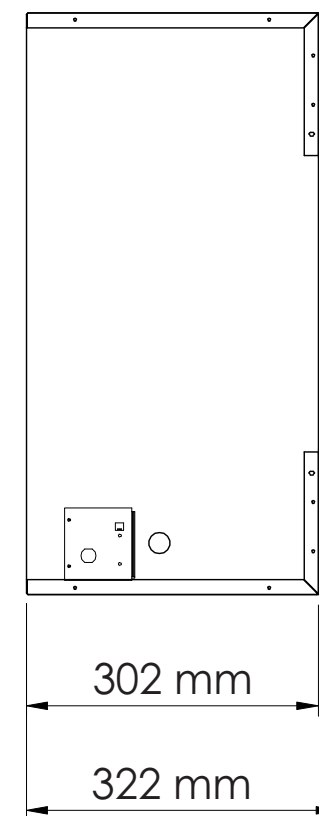

TECHNICAL SPECIFICATIONS		
VOLTS	120	
AMPS	12.5	
WATTS	1500	
HEATER	HIGH	1500 watts
	LOW	750 watts
NO HEATER	22 watts	
LAMPS	QUANTITY	LED
	WATTS	
	TOTAL WATTS	22 watts
ROTOR MOTOR	1 at 5 watts	
HEIGHT, WIDTH, DEPTH	23 5/8 x 38 1/8 x 12	
GLASS VIEWING OPENING	11 7/8 x 34 1/4	
SURROUND SIZE	15 7/8 x 38 5/8	
SHIPPING SIZE	25 1/4 x 47 3/4 x 14 1/2	
SHIPPING WEIGHT	UNIT	93 lbs
	GLASS FRONT	Included
PLUG LOCATION	Left Side	
CORD LENGTH	76"	
APPROX. HEATING AREA	400 sq ft	

TECHNICAL SPECIFICATIONS

VOLTS		120
AMPS		12.5
WATTS		1500
HEATER	HIGH	1500 watts
	LOW	750 watts
NO HEATER		22 watts
LAMPS	QUANTITY	LED
	WATTS	
	TOTAL WATTS	22 watts
ROTOR MOTOR		1 at 5 watts
HEIGHT, WIDTH, DEPTH		60 x 98.1 x 30.2 cm
GLASS VIEWING OPENING		30.2 x 56.5cm
SURROUND SIZE		40.2 x 99.5 cm
SHIPPING SIZE		64 x 120.9 x 36.8 cm
SHIPPING WEIGHT		42 kg
	UNIT	
	GLASS FRONT	Included
PLUG LOCATION		Left Side
CORD LENGTH		193 cm
APPROX. HEATING AREA		37 sqm

BUILT IN

SCALE 1:12

SHEET 1 OF 1