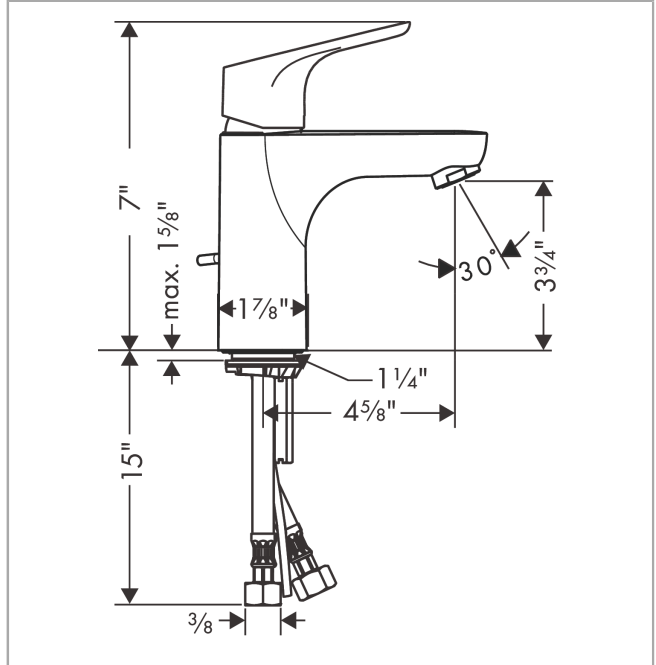

**Focus**

**Single-Hole Faucet 100 with Pop-Up Drain, 1.2 GPM**

Finishes : **chrome** Part no. : **04371000**

**Description**

**Features**

- Spray modes: Aerated spray
- Flow: 1.2 GPM (4.5 L/Min)
- Ceramic cartridge
- Includes pop-up drain

**Item details**

List Price \$ 286.00

**Technology**

**Compliance**

**Product image**

**Scale drawing**

**Focus**  
**Single-Hole Faucet 100 with Pop-Up Drain, 1.2 GPM**  
 Finishes : **chrome** Part no. : **04371000**

Exploded drawing

Year of production: >07/16

**Focus****Single-Hole Faucet 100 with Pop-Up Drain, 1.2 GPM**Finishes : **chrome** Part no. : **04371000****Spare parts list**

Year of production: &gt;07/16

Pos.	Description	Part no.	Price	PU
1	handle	98532000	-	1
2	screw cover	96338000	-	1
3	flange	97406000	-	1
4	nut	97209000	-	1
5	cartridge, assy	95646001	-	1
6	locking screw for handle	95140000	-	1
7	seal	95008000	-	1
8	adapter for cartridge	98750000	-	1
9	O-Ring 30x2	98186000	-	1
10	O-ring 35x2	92604000	-	1
11	aerator M24x1 (4,5 l/min)	92877000	-	1
12	seal Ø 42	98722000	-	1
13	fixing set	88508000	-	1
14	connection hose 18½" M8x0,75 3/8"	96321001	-	1
15	pull rod	96657000	-	1
a	pop up waste	88509000	-	1