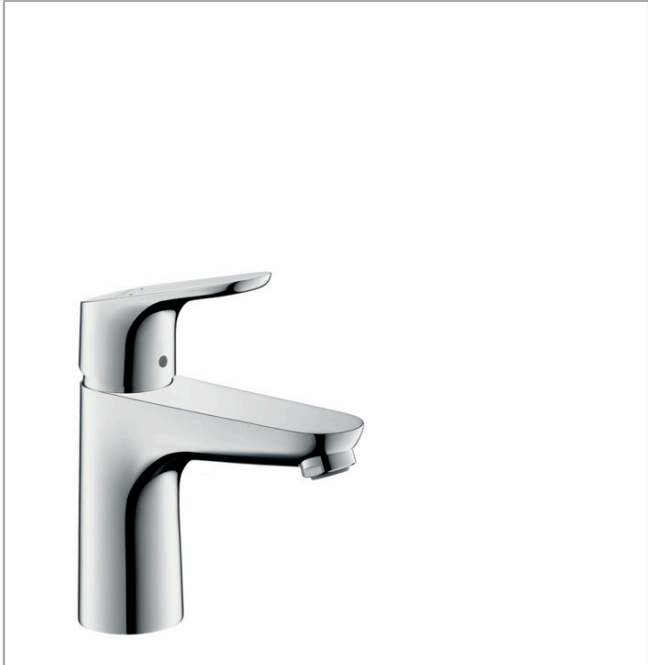

**Focus**

**Single-Hole Faucet 100 with Pop-Up Drain, 1.2 GPM**

Finishes : **chrome** Part no. : **04371000**

**Description**

**Features**

- Spray modes: Aerated spray
- Flow: 1.2 GPM (4.5 L/Min)
- Ceramic cartridge
- Includes pop-up drain

**Item details**

List Price \$ 286.00

**Technology**

**Compliance**

**Product image**

**Scale drawing**

**Focus**  
**Single-Hole Faucet 100 with Pop-Up Drain, 1.2 GPM**  
 Finishes : **chrome** Part no. : **04371000**

Exploded drawing

Year of production: >07/16

**Focus****Single-Hole Faucet 100 with Pop-Up Drain, 1.2 GPM**Finishes : **chrome** Part no. : **04371000****Spare parts list**

Year of production: &gt;07/16

Pos.	Description	Part no.	Price	PU
1	handle	98532000	-	1
2	screw cover	96338000	-	1
3	flange	97406000	-	1
4	nut	97209000	-	1
5	cartridge, assy	95646001	-	1
6	locking screw for handle	95140000	-	1
7	seal	95008000	-	1
8	adapter for cartridge	98750000	-	1
9	O-Ring 30x2	98186000	-	1
10	O-ring 35x2	92604000	-	1
11	aerator M24x1 (4,5 l/min)	92877000	-	1
12	seal Ø 42	98722000	-	1
13	fixing set	88508000	-	1
14	connection hose 18½" M8x0,75 3/8"	96321001	-	1
15	pull rod	96657000	-	1
a	pop up waste	88509000	-	1