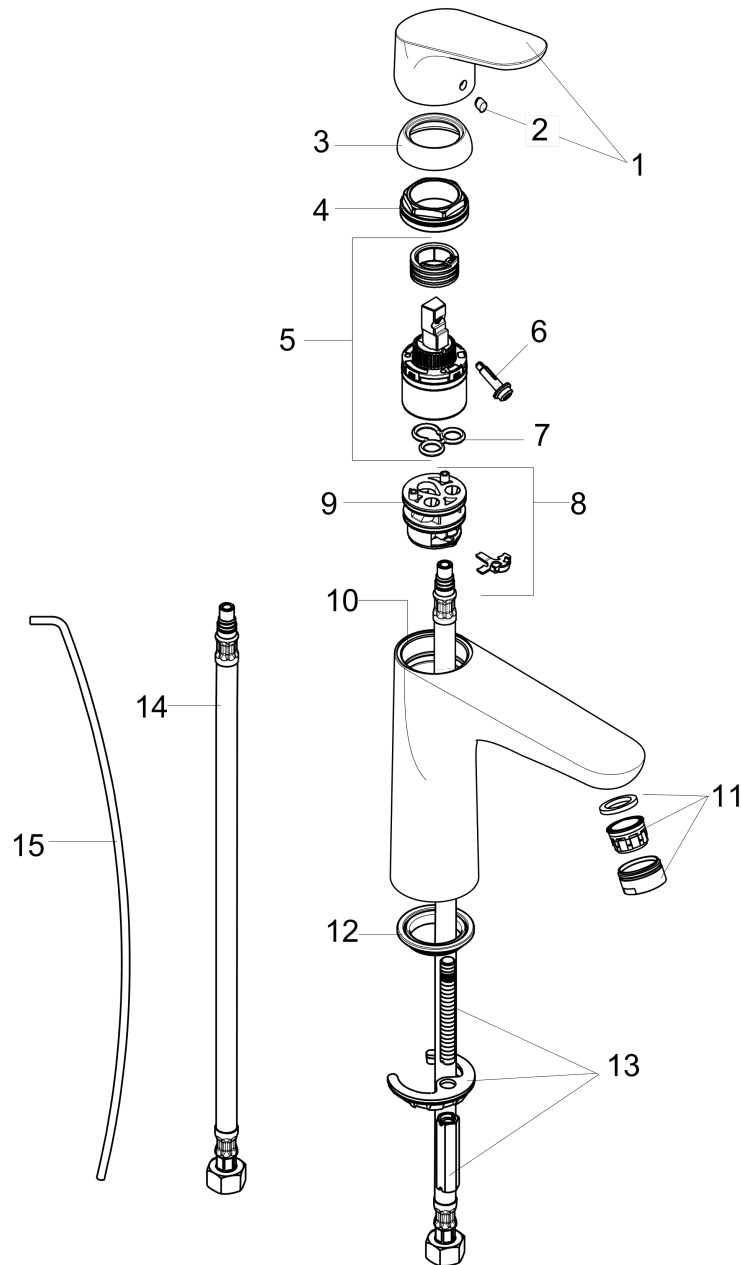

**Focus**

**Single-Hole Faucet 100 with Pop-Up Drain, 1.2 GPM**

Finishes : **chrome** Part no. : **04371000**

**Description**

**Features**

- Spray modes: Aerated spray
- Flow: 1.2 GPM (4.5 L/Min)
- Ceramic cartridge
- Includes pop-up drain

**Item details**

List Price \$ 286.00

**Technology**

**Compliance**

**Product image**

**Scale drawing**

**Focus**  
**Single-Hole Faucet 100 with Pop-Up Drain, 1.2 GPM**  
 Finishes : **chrome** Part no. : **04371000**

Exploded drawing

Year of production: >07/16

**Focus****Single-Hole Faucet 100 with Pop-Up Drain, 1.2 GPM**Finishes : **chrome** Part no. : **04371000****Spare parts list**

Year of production: &gt;07/16

Pos.	Description	Part no.	Price	PU
1	handle	98532000	-	1
2	screw cover	96338000	-	1
3	flange	97406000	-	1
4	nut	97209000	-	1
5	cartridge, assy	95646001	-	1
6	locking screw for handle	95140000	-	1
7	seal	95008000	-	1
8	adapter for cartridge	98750000	-	1
9	O-Ring 30x2	98186000	-	1
10	O-ring 35x2	92604000	-	1
11	aerator M24x1 (4,5 l/min)	92877000	-	1
12	seal Ø 42	98722000	-	1
13	fixing set	88508000	-	1
14	connection hose 18½" M8x0,75 3/8"	96321001	-	1
15	pull rod	96657000	-	1
a	pop up waste	88509000	-	1