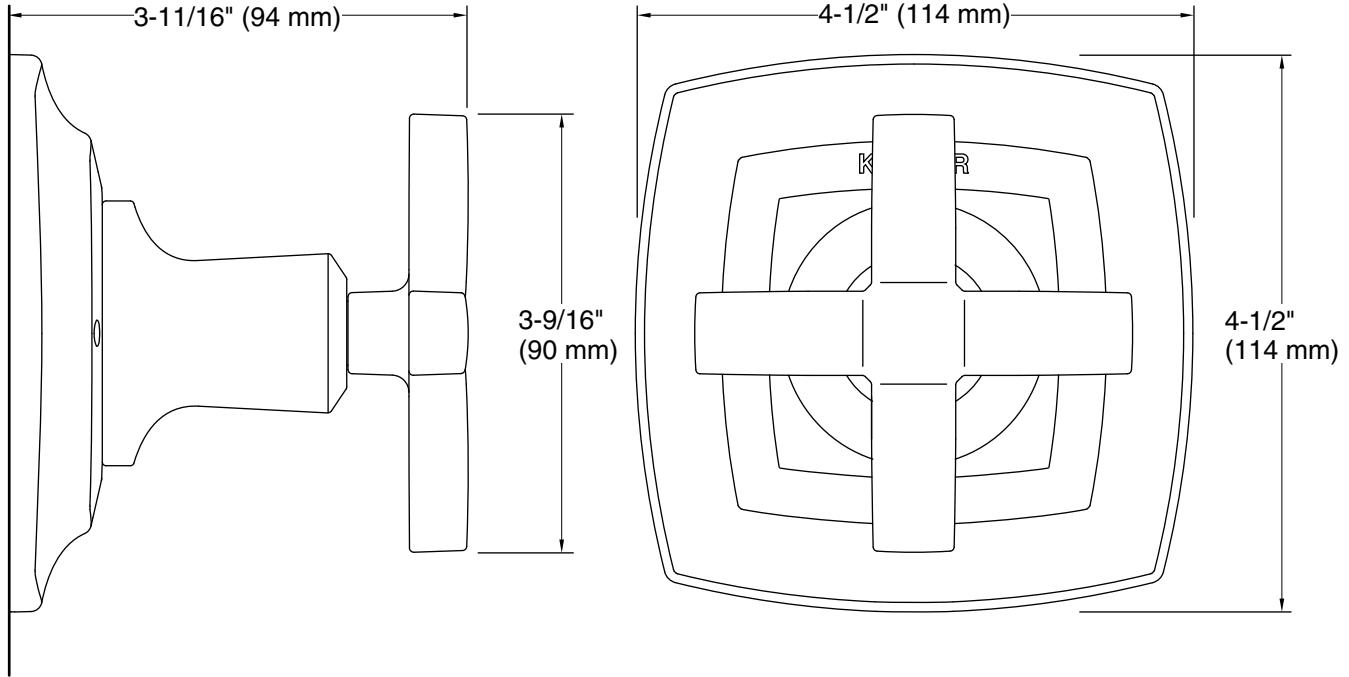

Technical Information

All product dimensions are nominal.

Notes

Install this product according to the installation instructions.

ADA compliant when installed to the specific requirements of these regulations.