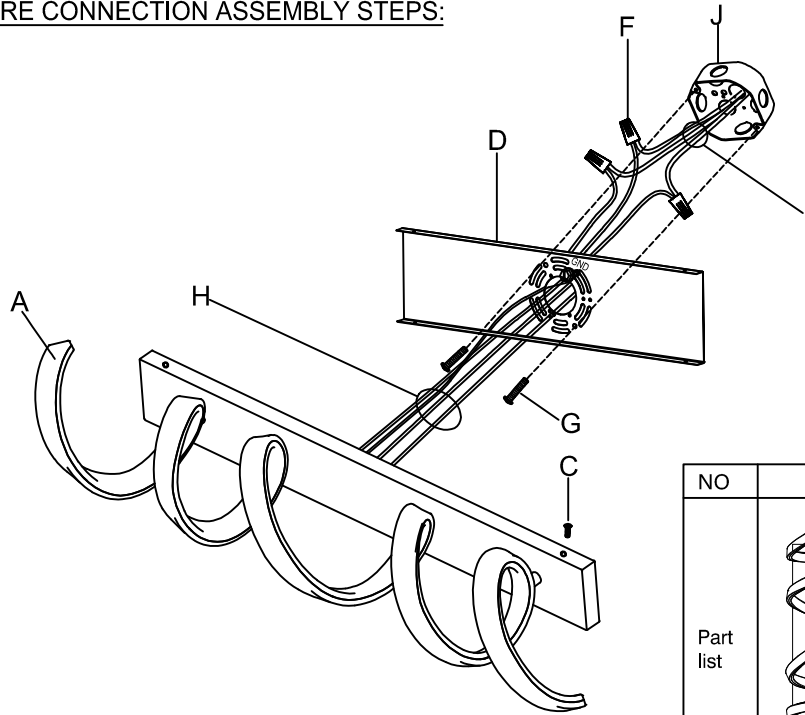

Assembly & Installation Instructions

CAUTION: Read instructions carefully and turn electricity off at main circuit breaker panel before beginning installation.

WARNING - If any Special Control Devices are used with this Fixture, Follow the instructions Carefully to assure full compliance with N.E.C. requirements. If there are any questions, contact a Qualified Electrical Contractor.

CAUTION - All glass is fragile, use care when handling Glass component(s) and or Lamp(S).

CANOPY MOUNTING & WIRE CONNECTION ASSEMBLY STEPS:

- 1. G.D ————— J
- 2. H.I ————— F
- 3. A.C ————— D

K.L (Wire and Mounting Box Not Included)

NO	A	C	F	G	D
Part list					
QTY	1	2	3	2	1

1

2

3

4

Instructions d'Assemblage et Installation

MISE EN GARDE: Lire les instructions avec soin et couper le courant au disjoncteur central avant de commencer l'installation.