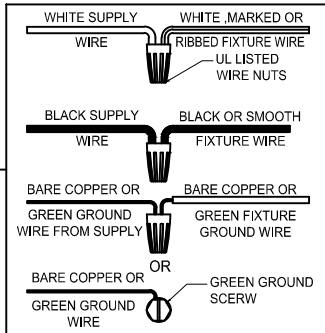

Assembly & Installation Instructions

CAUTION: Read instructions carefully and turn electricity off at main circuit breaker panel before beginning installation.

WARNING - If any Special Control Devices are used with this Fixture, Follow the instructions Carefully to assure full compliance with N.E.C. requirements. If there are any questions, contact a Qualified Electrical Contractor.

CAUTION - All glass is fragile, use care when handling Glass component(s) and or Lamp(S).

CANOPY MOUNTING & WIRE CONNECTION ASSEMBLY STEPS:

- 1. G.D ————— J
- 2. H.I ————— F
- 3. A.C ————— D

K.L (Wire and Mounting Box Not Included)

NO	A	C	F	G	D
Part list					
QTY	1	2	3	2	1

1

2

3

4

Instructions d'Assemblage et Installation

MISE EN GARDE: Lire les instructions avec soin et couper le courant au disjoncteur central avant de commencer l'installation.