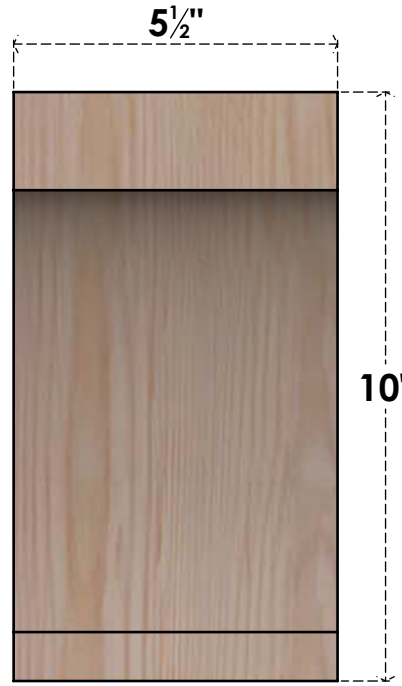

BRC06X06X10IMP00SDF

5 1/2"W X 6"D X 10"H IMPERIAL SMOOTH BRACE, DOUGLAS FIR

SIDE

FRONT

EKENA MILLWORK
 2300 WEST MAIN ST.
 CLARKSVILLE, TX 75426
 TOLL FREE: 866-607-0453
 WWW.EKENAMILLWORK.COM

NOTES

1. INSTALLATION TO BE COMPLETED IN ACCORDANCE WITH MANUFACTURER'S SPECIFICATIONS.
2. DRAWING MAY NOT BE TO SCALE
3. THIS DRAWING IS INTENDED FOR DESIGN AND PLANNING PURPOSES ONLY.
4. ALL INFORMATION CONTAINED HEREIN WAS CURRENT AT THE TIME OF DEVELOPMENT BUT MUST BE REVIEWED AND APPROVED BY THE PRODUCT MANUFACTURER TO BE CONSIDERED ACCURATE.
5. PRODUCTS ARE NOT KILN DRIED. THIS ITEM IS UNIQUE AND WILL CONTAIN THE NATURAL VARIATIONS THAT THE WOOD SPECIES OFFERS. THIS MAY RESULT IN VARIATIONS UP TO 1/4"