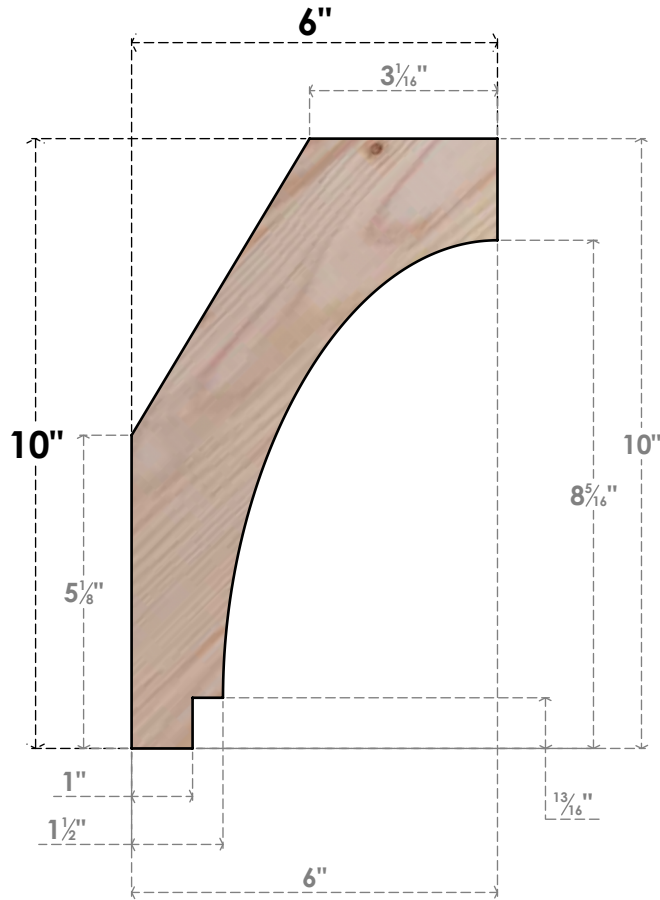

BRC06X06X10IMP00SDF

5 1/2"W X 6"D X 10"H IMPERIAL SMOOTH BRACE, DOUGLAS FIR

SIDE

FRONT

EKENA MILLWORK
 2300 WEST MAIN ST.
 CLARKSVILLE, TX 75426
 TOLL FREE: 866-607-0453
 WWW.EKENAMILLWORK.COM

NOTES

1. INSTALLATION TO BE COMPLETED IN ACCORDANCE WITH MANUFACTURER'S SPECIFICATIONS.
2. DRAWING MAY NOT BE TO SCALE
3. THIS DRAWING IS INTENDED FOR DESIGN AND PLANNING PURPOSES ONLY.
4. ALL INFORMATION CONTAINED HEREIN WAS CURRENT AT THE TIME OF DEVELOPMENT BUT MUST BE REVIEWED AND APPROVED BY THE PRODUCT MANUFACTURER TO BE CONSIDERED ACCURATE.
5. PRODUCTS ARE NOT KILN DRIED. THIS ITEM IS UNIQUE AND WILL CONTAIN THE NATURAL VARIATIONS THAT THE WOOD SPECIES OFFERS. THIS MAY RESULT IN VARIATIONS UP TO 1/4"