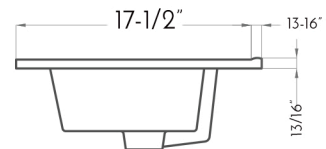

BATHROOM CABINET **SERIES**

FEATURES

- Soft close doors
- Textured Melamine Finish
- Onix ceramic basin included

TECHNICAL SPECIFICATION

INSTALLATION GUIDE

INSTRUCTIONS INSTRUCCIONES INSTRUCTIONS

· PRUDENCE · PRECAUCIÓN · CAUTION