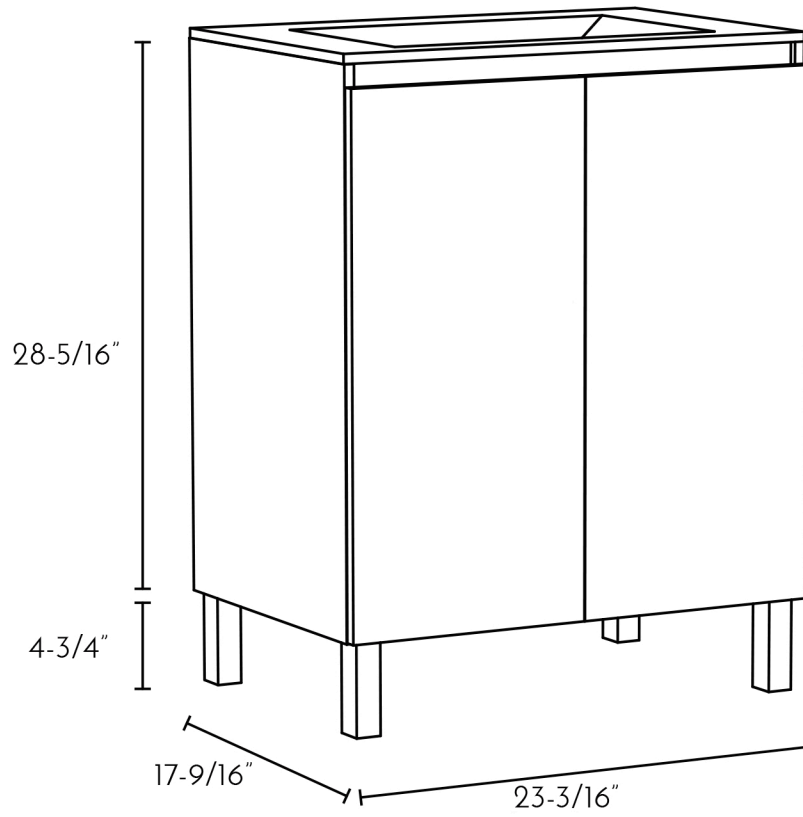

BATHROOM CABINET **SERIES**

FEATURES

- Soft close doors
- Textured Melamine Finish
- Onix ceramic basin included

TECHNICAL SPECIFICATION

INSTALLATION GUIDE

INSTRUCTIONS INSTRUCCIONES INSTRUCTIONS

· PRUDENCE · PRECAUCIÓN · CAUTION