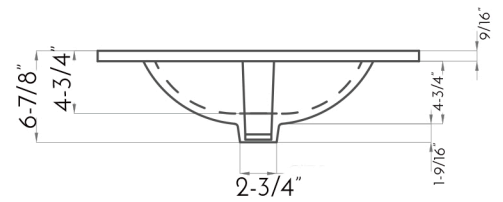

BATHROOM CABINET **SERIES**

FEATURES

- Soft close doors
- Textured Melamine Finish
- Onix ceramic basin included

TECHNICAL SPECIFICATION

INSTALLATION GUIDE

INSTRUCTIONS INSTRUCCIONES INSTRUCTIONS

· PRUDENCE · PRECAUCIÓN · CAUTION