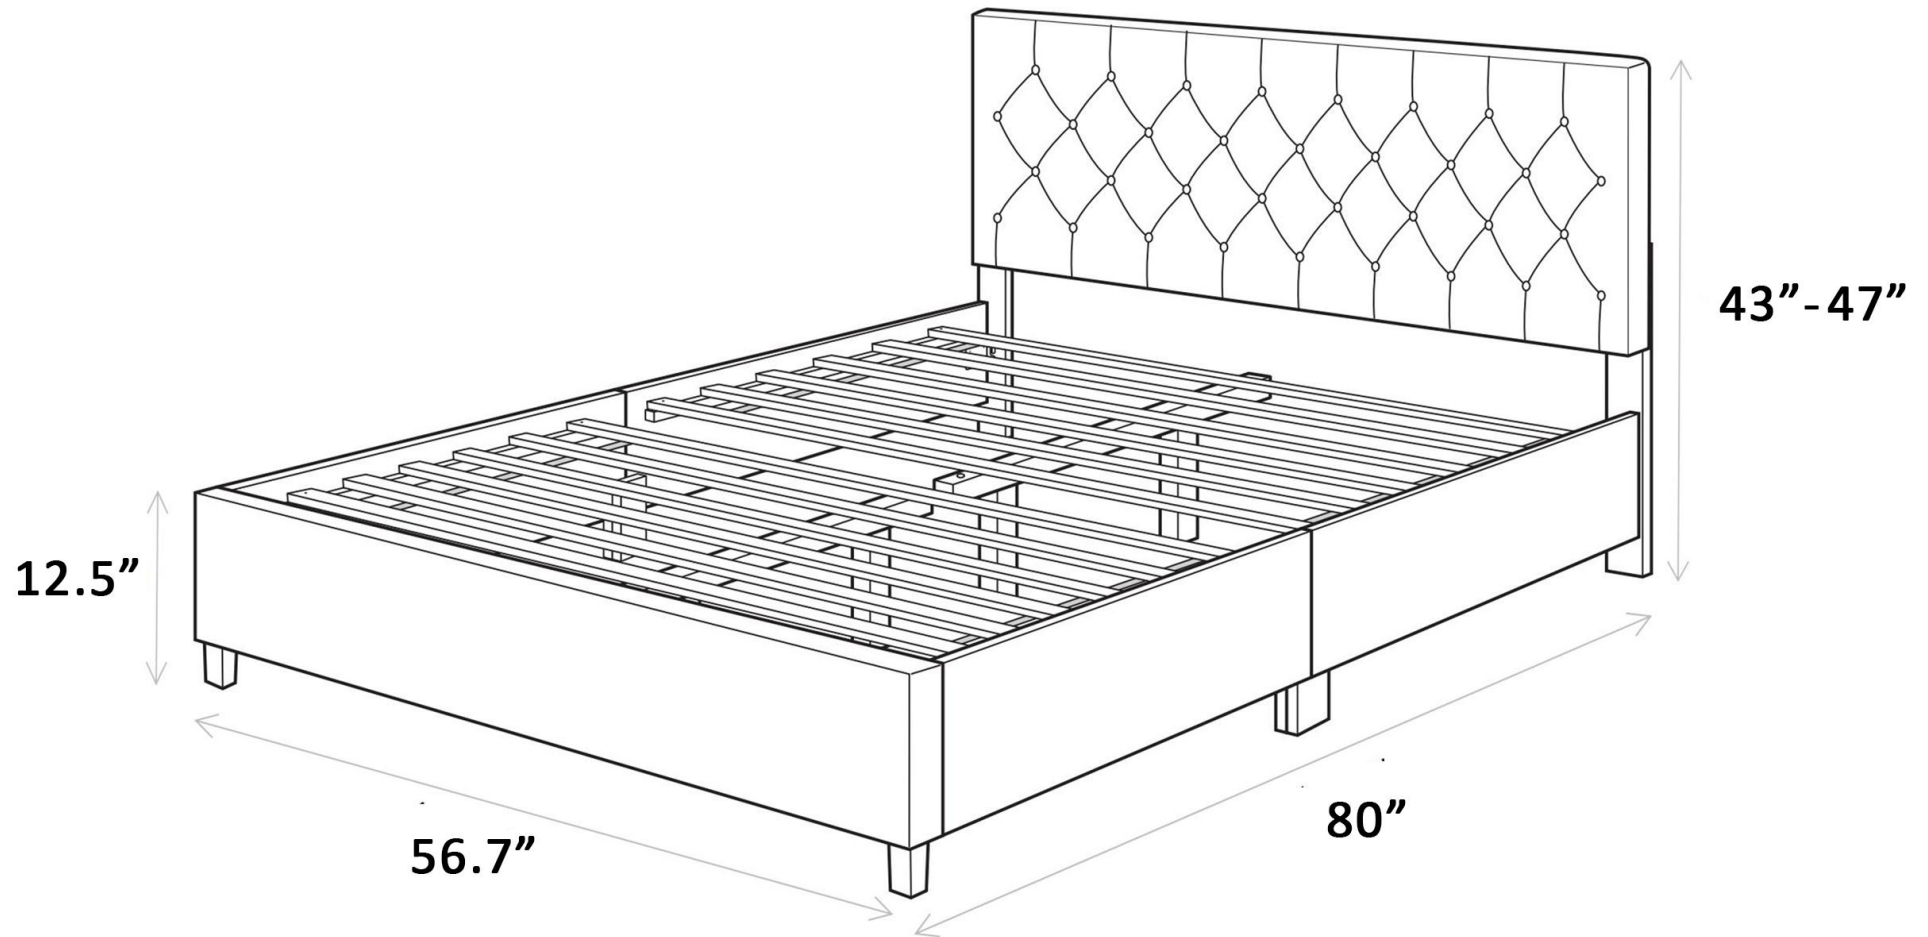

# TWIN SIZE

Height Adjustable  
Headboard

780  
lbs  
capacity

Kindly Note: No Box Spring Needed  
Recommend Total Height of Bed Foundation: 8"-14"

# FULL SIZE

Height Adjustable  
Headboard

Kindly Note: No Box Spring Needed  
Recommend Total Height of Bed Foundation: 8"-14"

# QUEEN SIZE

Height Adjustable  
Headboard

780  
lbs  
capacity

Kindly Note: No Box Spring Needed  
Recommend Total Height of Bed Foundation: 8"-14"

# KING SIZE

Height Adjustable  
Headboard

Kindly Note: No Box Spring Needed  
Recommend Total Height of Bed Foundation: 8"-14"