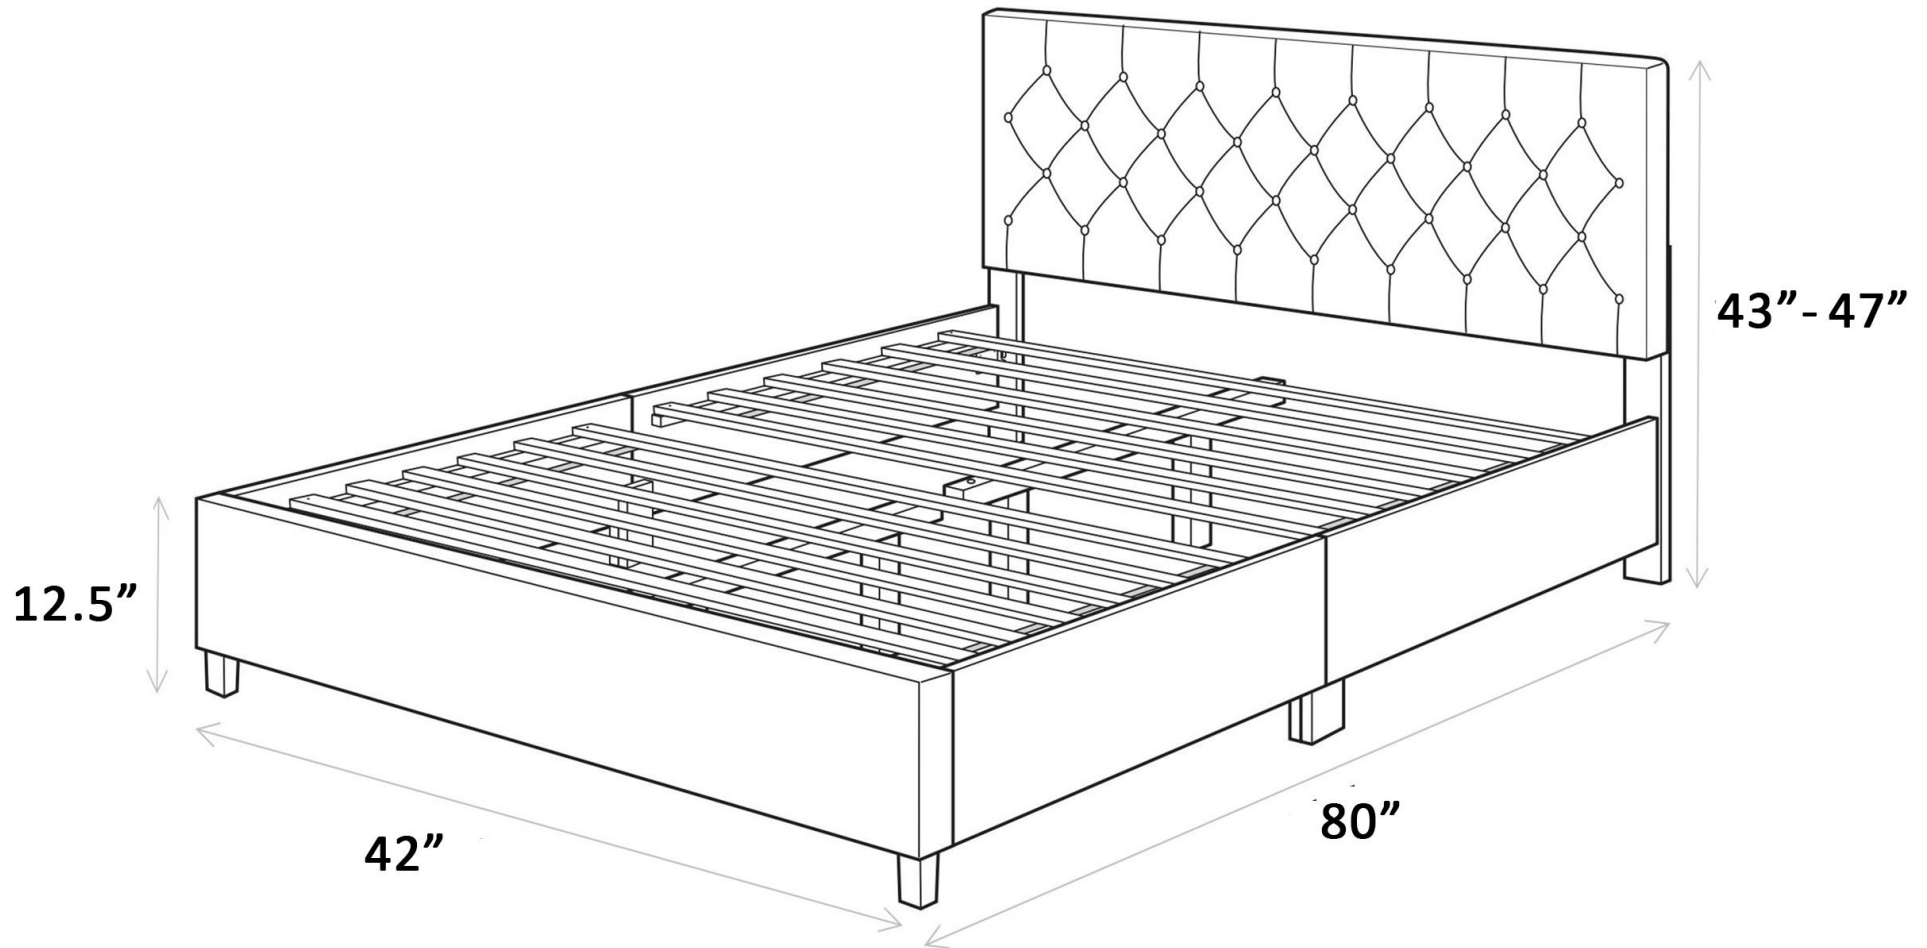

# TWIN SIZE

Height Adjustable  
Headboard

780  
lbs  
capacity

Kindly Note: No Box Spring Needed  
Recommend Total Height of Bed Foundation: 8"-14"

# FULL SIZE

Height Adjustable  
Headboard

Kindly Note: No Box Spring Needed  
Recommend Total Height of Bed Foundation: 8"-14"

# QUEEN SIZE

Height Adjustable  
Headboard

780  
lbs  
capacity

Kindly Note: No Box Spring Needed  
Recommend Total Height of Bed Foundation: 8"-14"

# KING SIZE

Height Adjustable  
Headboard

Kindly Note: No Box Spring Needed  
Recommend Total Height of Bed Foundation: 8"-14"