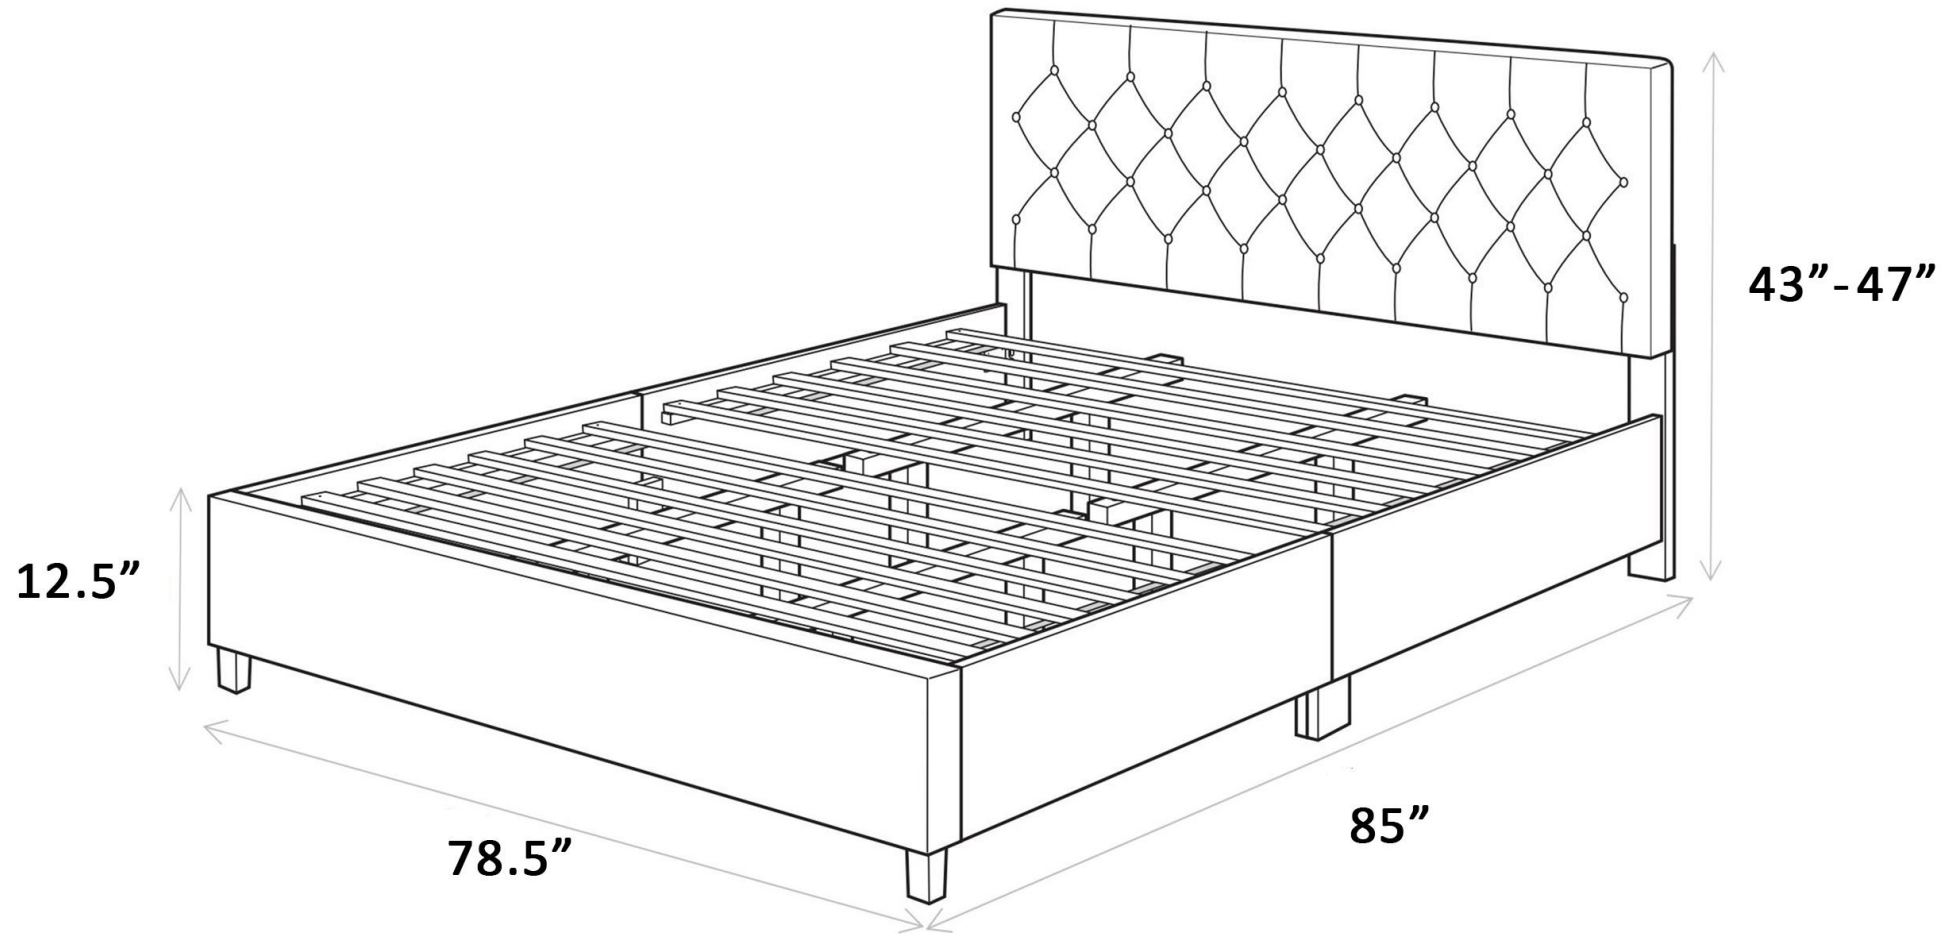

# TWIN SIZE

Height Adjustable  
Headboard

780  
lbs  
capacity

Kindly Note: No Box Spring Needed  
Recommend Total Height of Bed Foundation: 8"-14"

# FULL SIZE

Height Adjustable  
Headboard

Kindly Note: No Box Spring Needed  
Recommend Total Height of Bed Foundation: 8"-14"

# QUEEN SIZE

Height Adjustable  
Headboard

780  
lbs  
capacity

Kindly Note: No Box Spring Needed  
Recommend Total Height of Bed Foundation: 8"-14"

# KING SIZE

Height Adjustable  
Headboard

Kindly Note: No Box Spring Needed  
Recommend Total Height of Bed Foundation: 8"-14"