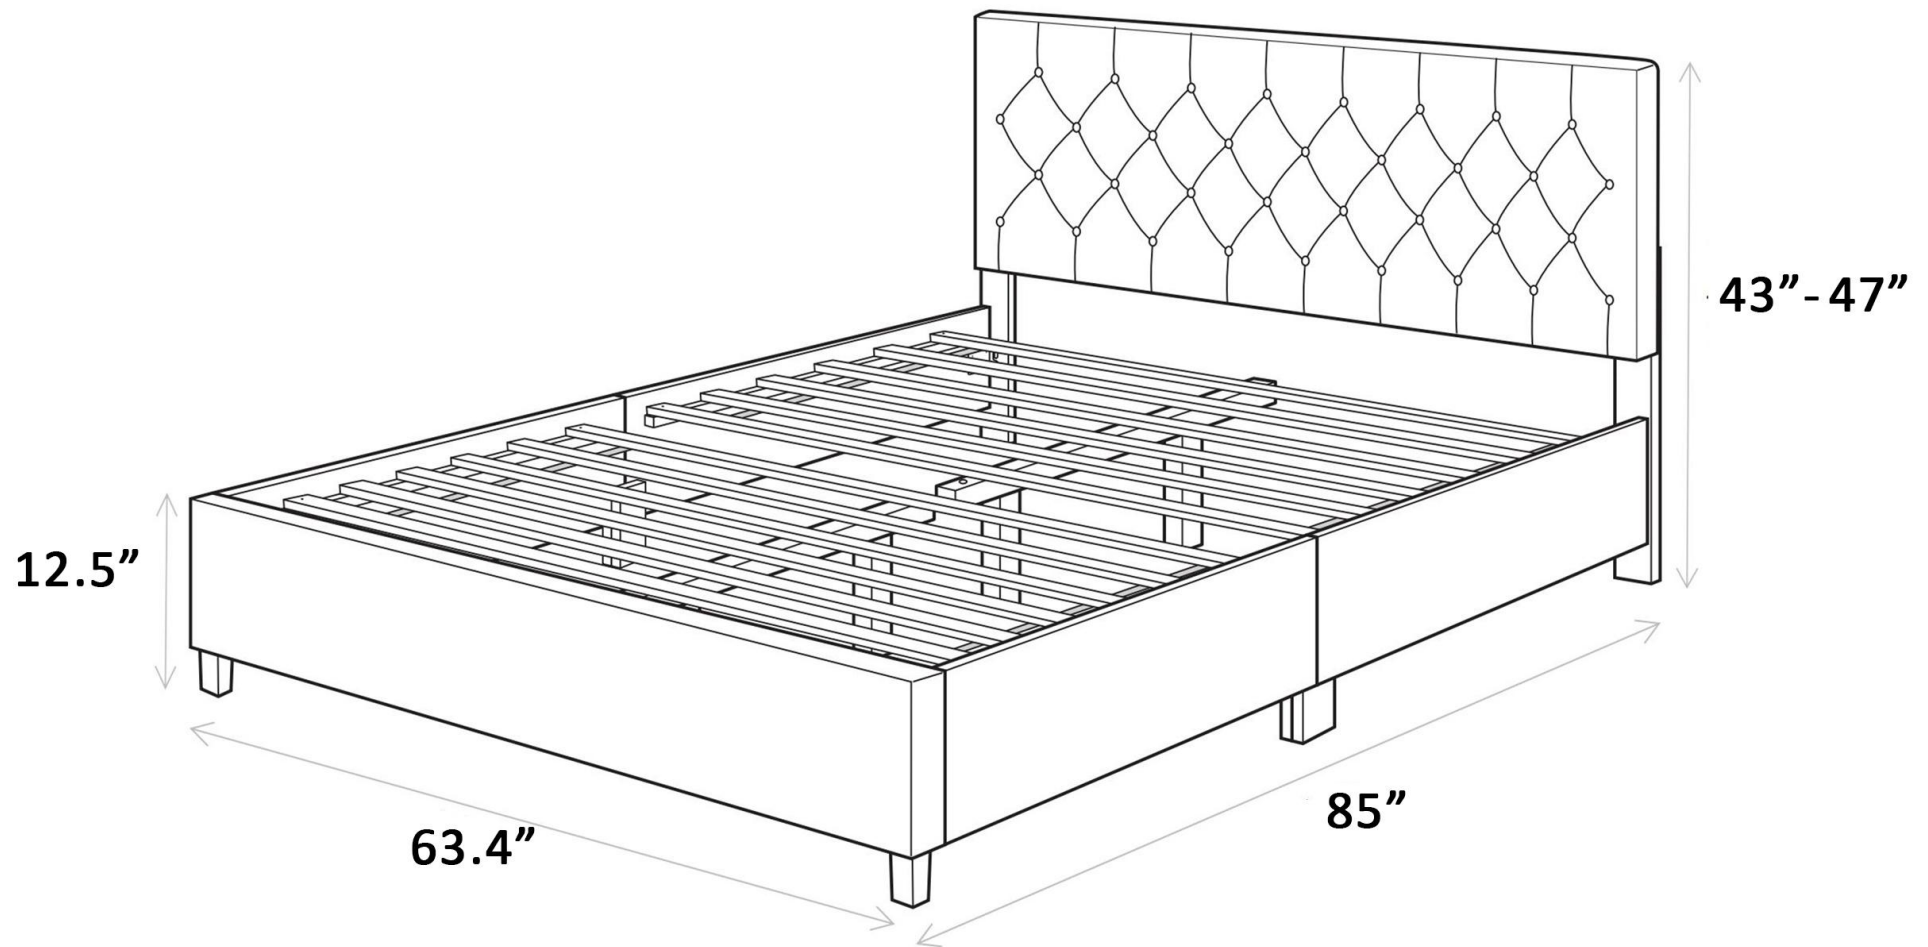

# TWIN SIZE

Height Adjustable  
Headboard

780  
lbs  
capacity

Kindly Note: No Box Spring Needed  
Recommend Total Height of Bed Foundation: 8"-14"

# FULL SIZE

Height Adjustable  
Headboard

Kindly Note: No Box Spring Needed  
Recommend Total Height of Bed Foundation: 8"-14"

# QUEEN SIZE

Height Adjustable  
Headboard

780  
lbs  
capacity

Kindly Note: No Box Spring Needed  
Recommend Total Height of Bed Foundation: 8"-14"

# KING SIZE

Height Adjustable  
Headboard

Kindly Note: No Box Spring Needed  
Recommend Total Height of Bed Foundation: 8"-14"