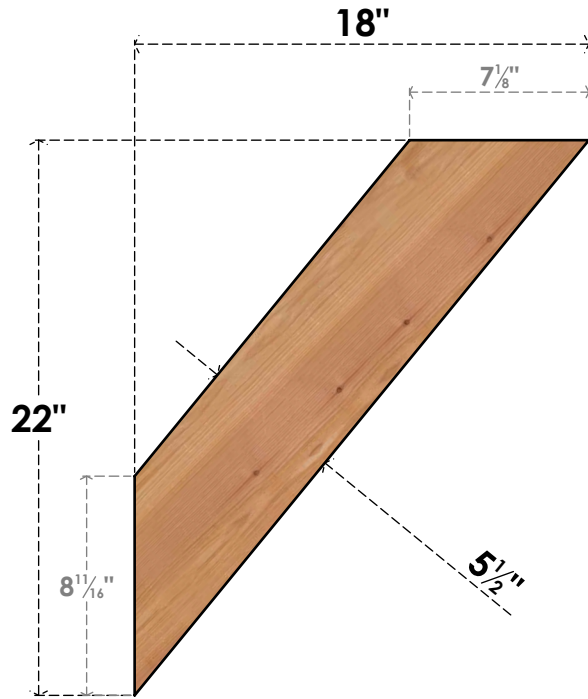

BRC06X18X22TRA00SWR

5 1/2"W X 18"D X 22"H TRADITIONAL SMOOTH BRACE, WESTERN RED CEDAR

SIDE

FRONT

EKENA MILLWORK
 2300 WEST MAIN ST.
 CLARKSVILLE, TX 75426
 TOLL FREE: 866-607-0453
 WWW.EKENAMILLWORK.COM

NOTES