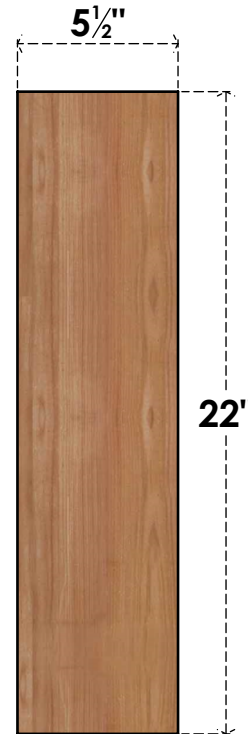

BRC06X18X22TRA00SWR

5 1/2"W X 18"D X 22"H TRADITIONAL SMOOTH BRACE, WESTERN RED CEDAR

SIDE

FRONT

EKENA MILLWORK
 2300 WEST MAIN ST.
 CLARKSVILLE, TX 75426
 TOLL FREE: 866-607-0453
 WWW.EKENAMILLWORK.COM

NOTES