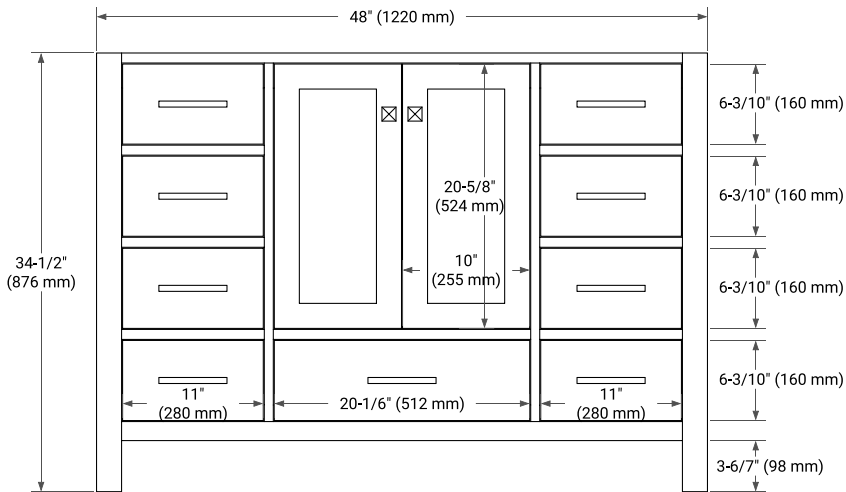

48" SINGLE SINK BASE CABINET

BASE CABINET DIMENSIONS

48" W x 21.5" D x 34.5" H

FEATURES

- Solid wood frame & plywood panels
- Dovetail drawers and joints
- Soft closing doors & drawers

HARDWARE FINISHES*

Brushed Nickel   Satin Brass   Matte Black   Polished Chrome

Hardware comes preinstalled with the illustrated option. Other finishes are available on our online store if you prefer a different one.

AVAILABLE COLORS

White   Grey   Midnight Blue   Espresso   Oak

FRONT VIEW

SIDE VIEW

PLAN VIEW