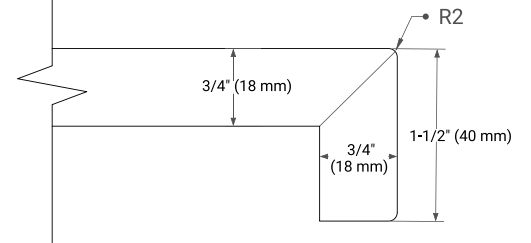

PLAN VIEW

48" SINGLE OVAL SINK COUNTERTOP WITH 1.5 IN. THICKNESS

OVERALL DIMENSIONS

48.25" W x 22" D x 1.5" H

COUNTERTOP OPTIONS

Carrara White Quartz

FEATURES

- Solid countertop with mitered edges & seams
- Undermount white oval sink
- Pre-drilled for 8" widespread faucet

INCLUDED

- Countertop
- Matching Backsplash
- Oval Sink

COUNTERTOP PLAN VIEW

EDGE SIDE VIEW

THREE DIMENSIONAL COUNTERTOP VIEW