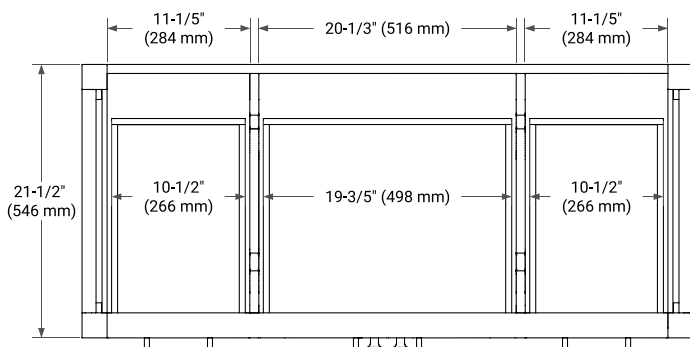

48" SINGLE SINK BASE CABINET

BASE CABINET DIMENSIONS

48" W x 21.5" D x 34.5" H

FEATURES

- Solid wood frame & plywood panels
- Dovetail drawers and joints
- Soft closing doors & drawers

HARDWARE FINISHES*

Brushed Nickel Satin Brass Matte Black Polished Chrome

PLAN VIEW

48" SINGLE OVAL SINK COUNTERTOP WITH 1.5 IN. THICKNESS

OVERALL DIMENSIONS

48.25" W x 22" D x 1.5" H

COUNTERTOP OPTIONS

Carrara White Quartz

FEATURES

- Solid countertop with mitered edges & seams
- Undermount white oval sink
- Pre-drilled for 8" widespread faucet

INCLUDED

- Countertop
- Matching Backsplash
- Oval Sink

COUNTERTOP PLAN VIEW

EDGE SIDE VIEW

THREE DIMENSIONAL COUNTERTOP VIEW