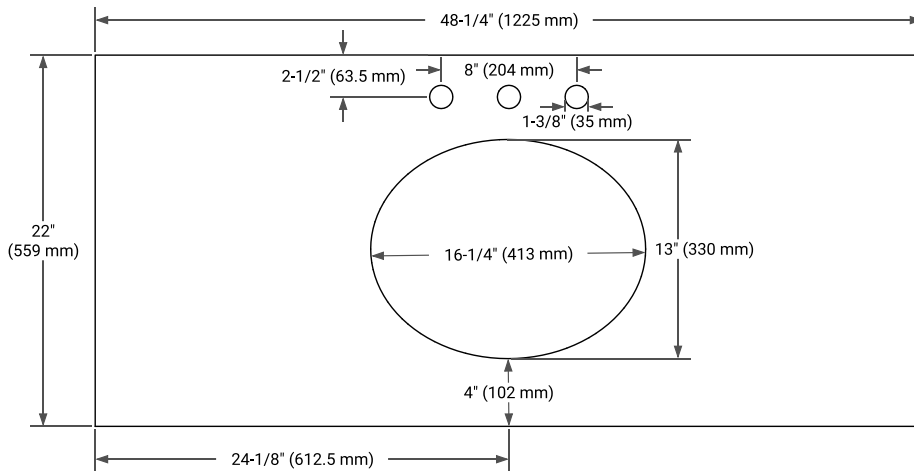

48" SINGLE SINK BASE CABINET

BASE CABINET DIMENSIONS

48" W x 21.5" D x 34.5" H

FEATURES

- Solid wood frame & plywood panels
- Dovetail drawers and joints
- Soft closing doors & drawers

HARDWARE FINISHES*

Brushed Nickel Satin Brass Matte Black Polished Chrome

PLAN VIEW

48" SINGLE OVAL SINK COUNTERTOP WITH 1.5 IN. THICKNESS

OVERALL DIMENSIONS

48.25" W x 22" D x 1.5" H

COUNTERTOP OPTIONS

Carrara White Quartz

FEATURES

- Solid countertop with mitered edges & seams
- Undermount white oval sink
- Pre-drilled for 8" widespread faucet

INCLUDED

- Countertop
- Matching Backsplash
- Oval Sink

COUNTERTOP PLAN VIEW

EDGE SIDE VIEW

THREE DIMENSIONAL COUNTERTOP VIEW