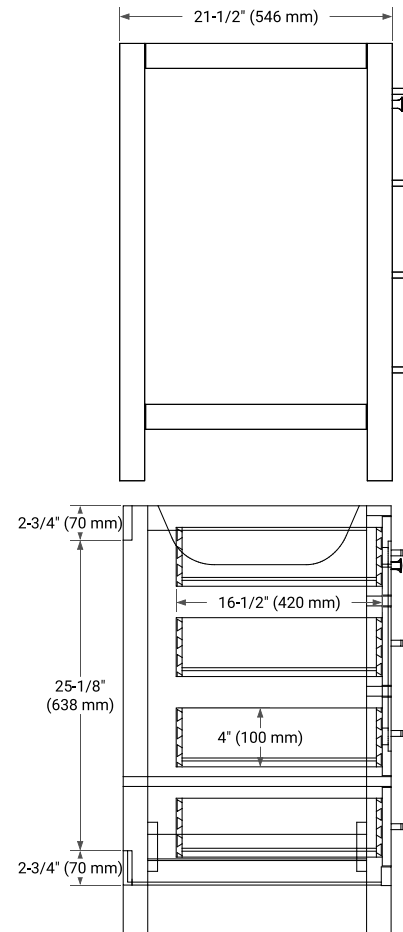

48" SINGLE SINK BASE CABINET

BASE CABINET DIMENSIONS

48" W x 21.5" D x 34.5" H

FEATURES

- Solid wood frame & plywood panels
- Dovetail drawers and joints
- Soft closing doors & drawers

HARDWARE FINISHES*

Brushed Nickel Satin Brass Matte Black Polished Chrome

PLAN VIEW

48" SINGLE OVAL SINK COUNTERTOP WITH 1.5 IN. THICKNESS

OVERALL DIMENSIONS

48.25" W x 22" D x 1.5" H

COUNTERTOP OPTIONS

Carrara White Quartz

FEATURES

- Solid countertop with mitered edges & seams
- Undermount white oval sink
- Pre-drilled for 8" widespread faucet

INCLUDED

- Countertop
- Matching Backsplash
- Oval Sink

COUNTERTOP PLAN VIEW

EDGE SIDE VIEW

THREE DIMENSIONAL COUNTERTOP VIEW