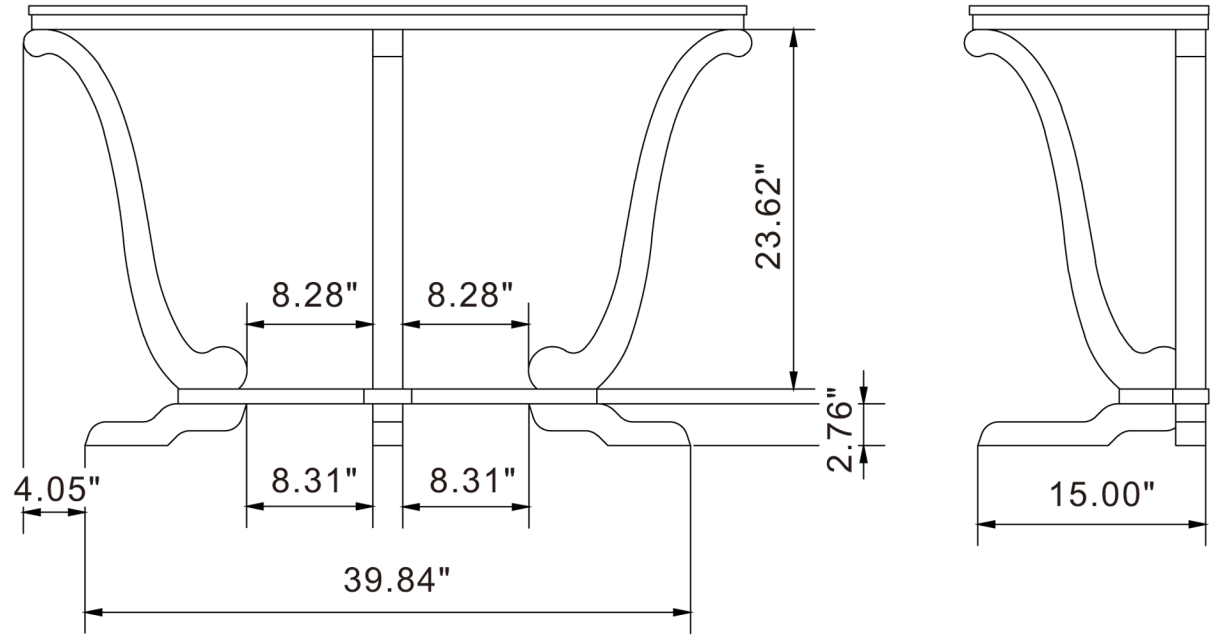

Oversize: 47.95"(W) * 16.10"(D) * 28.94"(H)

ALL MEASUREMENTS ARE APPROXIMATE