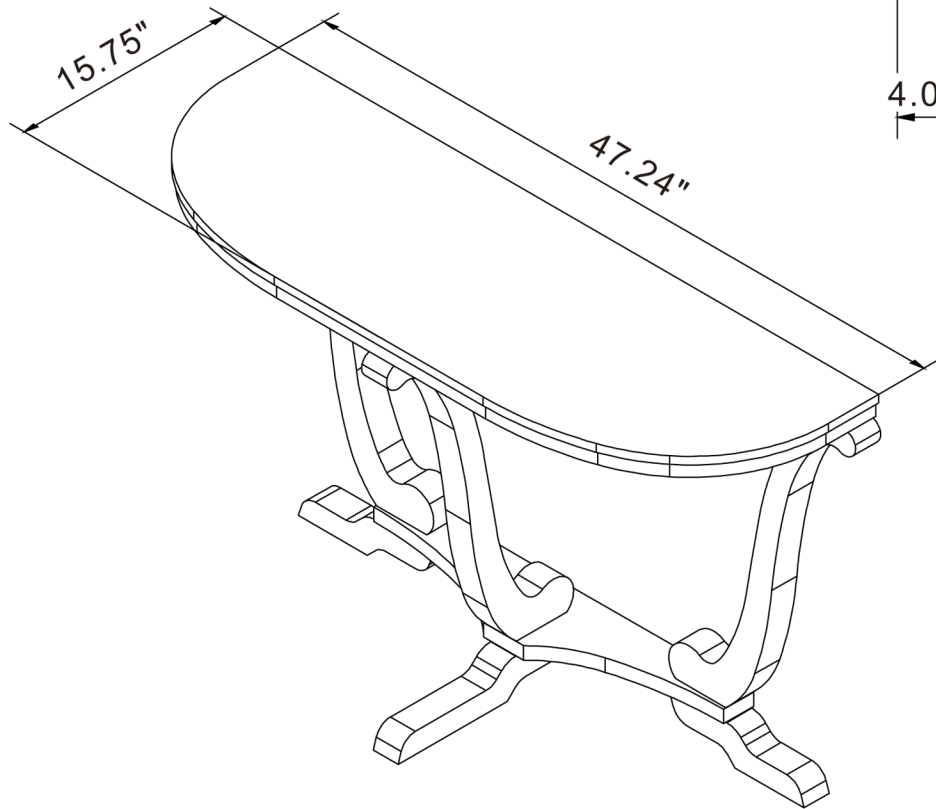

Oversize: 47.95"(W) * 16.10"(D) * 28.94"(H)

ALL MEASUREMENTS ARE APPROXIMATE