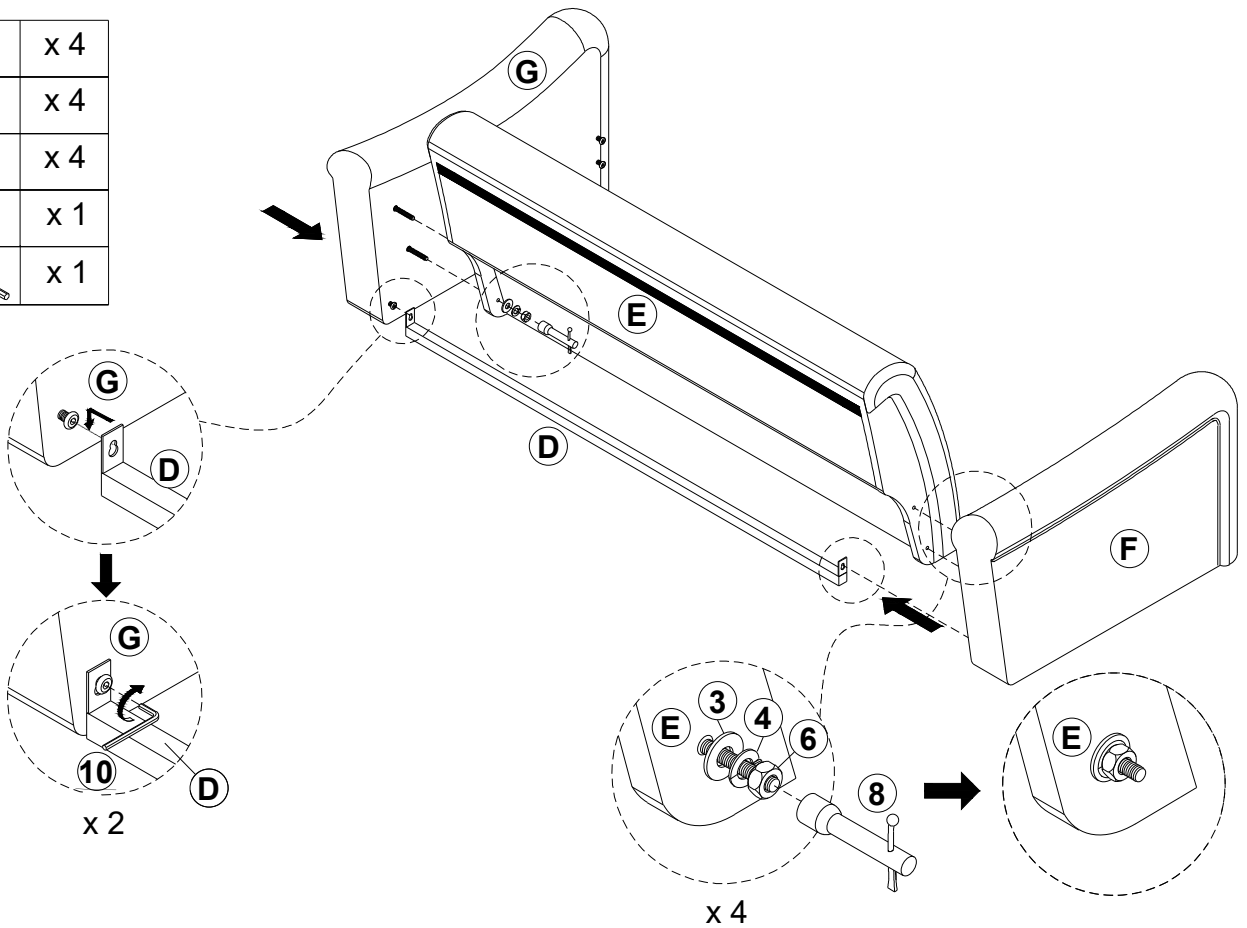

Exploded Diagram

PARTS LIST

A x 3  Seat	B x 1  Seat Frame	C x 1  Front Cross Panel
D x 1  Back Rail	E x 1  Backrest	F x 1  Left Arm
G x 1  Right Arm	H x 2  Back leg	I x 2  Front leg

Be sure to check all packing material carefully for small parts, which may have come loose inside the carton during shipment.

SPARE LIST

1 x 1  Bolt M6*25mm	2 x1  Bolt M8*70mm	3 x 1  Washer plate	4 x 1  Spring washer
5 x 1  Washer plate	6 x 1  Nut	7 x 1  Plastic Washer	

Be sure to check all packing material carefully for small parts, which may have come loose inside the carton during shipment.

ASSEMBLY INSTRUCTION

STEP 1

STEP 2

STEP 3

3		x 4
4		x 4
6		x 4
8		x 1
10		x 1

STEP 4

Attach the rear cloth to the lower edge of the back crossbar (D) ; the sofa needs to be lifted up appropriately.

STEP 5

10  x 1

STEP 6

10  x 1

STEP 7

10		x 1
----	---	-----

STEP 8

1		x 2
5		x 2
7		x 4
9		x 1

STEP 9