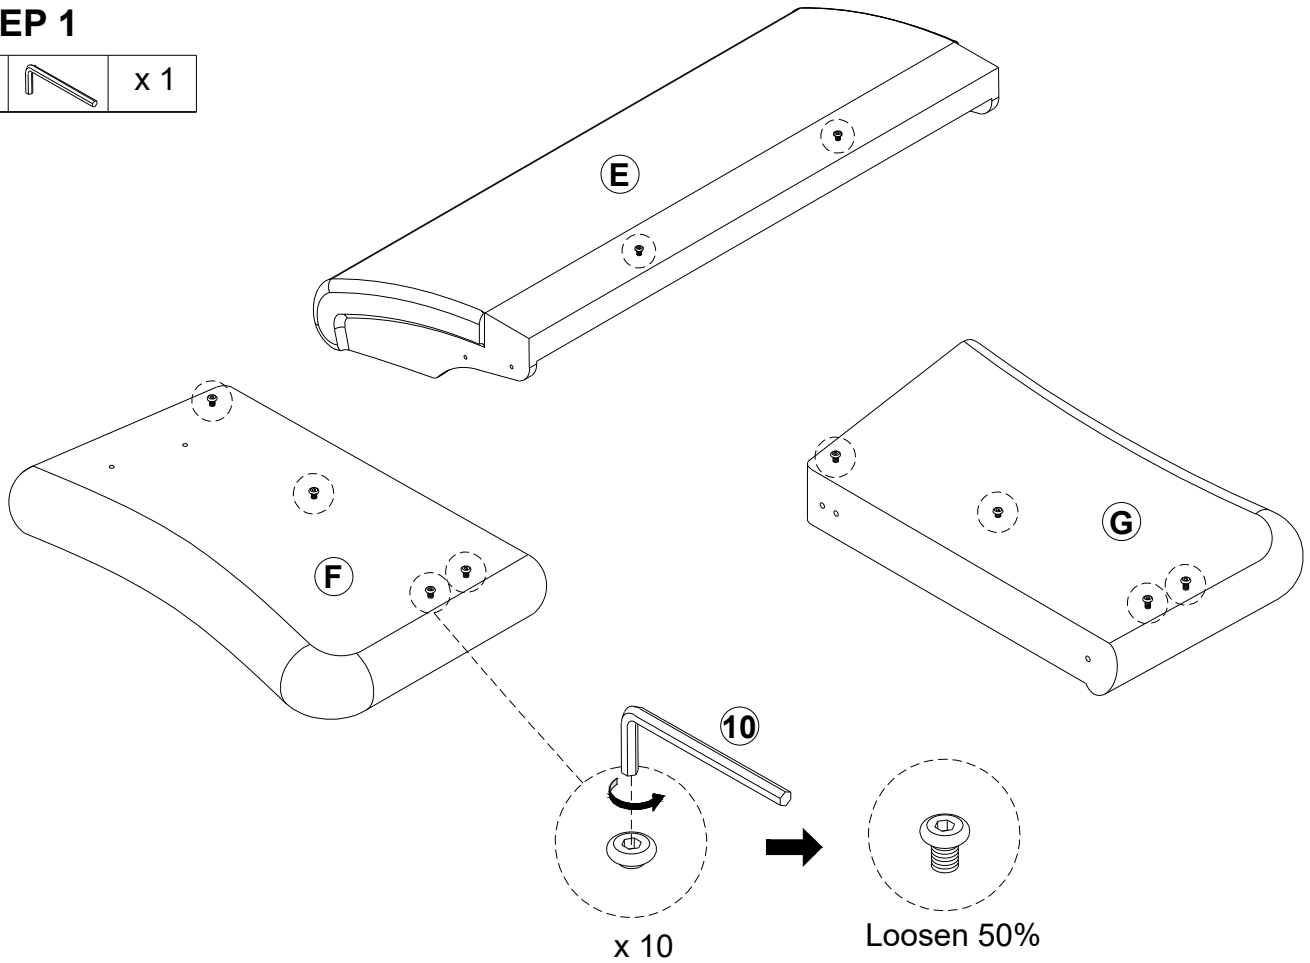

Exploded Diagram

PARTS LIST

A x 3  Seat	B x 1  Seat Frame	C x 1  Front Cross Panel
D x 1  Back Rail	E x 1  Backrest	F x 1  Left Arm
G x 1  Right Arm	H x 2  Back leg	I x 2  Front leg

Be sure to check all packing material carefully for small parts, which may have come loose inside the carton during shipment.

HARDWARE LIST

1 x 2  Bolt M6*25mm	2 x 4  Bolt M8*70mm	3 x 4  Washer plate 22mm	4 x 4  Spring washer
5 x 2  Washer plate 19mm	6 x 4  Nut	7 x 4  Plastic Washer	8 x 1  Allen Key
9 x 1  Allen Key 4mm	10 x 1  Allen Key 5mm		

SPARE LIST

1 x 1  Bolt M6*25mm	2 x1  Bolt M8*70mm	3 x 1  Washer plate	4 x 1  Spring washer
5 x 1  Washer plate	6 x 1  Nut	7 x 1  Plastic Washer	

Be sure to check all packing material carefully for small parts, which may have come loose inside the carton during shipment.

ASSEMBLY INSTRUCTION

STEP 1

STEP 2

STEP 3

3		x 4
4		x 4
6		x 4
8		x 1
10		x 1

STEP 4

Attach the rear cloth to the lower edge of the back crossbar (D) ; the sofa needs to be lifted up appropriately.

STEP 5