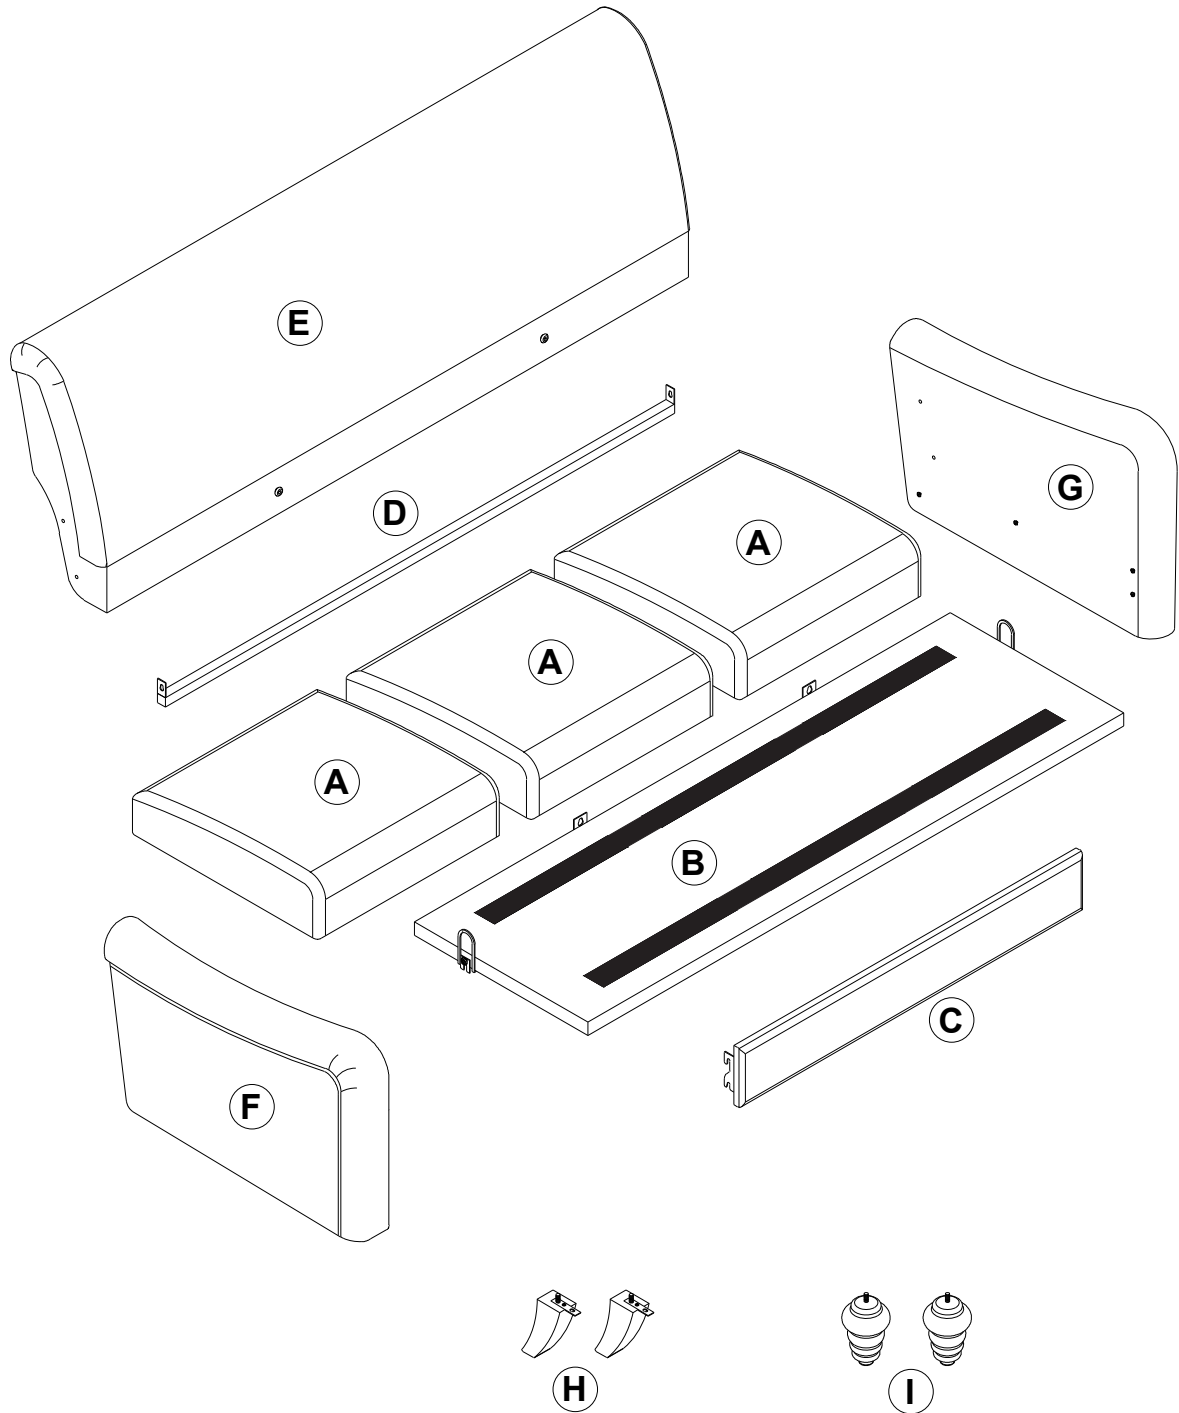

Exploded Diagram

PARTS LIST

A x 3  Seat	B x 1  Seat Frame	C x 1  Front Cross Panel
D x 1  Back Rail	E x 1  Backrest	F x 1  Left Arm
G x 1  Right Arm	H x 2  Back leg	I x 2  Front leg

Be sure to check all packing material carefully for small parts, which may have come loose inside the carton during shipment.

HARDWARE LIST

1 x 2  Bolt M6*25mm	2 x 4  Bolt M8*70mm	3 x 4  Washer plate 22mm	4 x 4  Spring washer
5 x 2  Washer plate 19mm	6 x 4  Nut	7 x 4  Plastic Washer	8 x 1  Allen Key
9 x 1  Allen Key 4mm	10 x 1  Allen Key 5mm		

SPARE LIST

1 x 1  Bolt M6*25mm	2 x1  Bolt M8*70mm	3 x 1  Washer plate	4 x 1  Spring washer
5 x 1  Washer plate	6 x 1  Nut	7 x 1  Plastic Washer	

Be sure to check all packing material carefully for small parts, which may have come loose inside the carton during shipment.

ASSEMBLY INSTRUCTION

STEP 1

STEP 2

STEP 3

3		x 4
4		x 4
6		x 4
8		x 1
10		x 1

STEP 4

Attach the rear cloth to the lower edge of the back crossbar (D) ; the sofa needs to be lifted up appropriately.

STEP 5