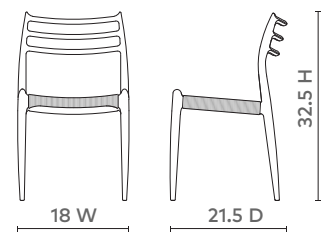

ADELE SIDE CHAIR, ESPRESSO OAK

ADE-550-94

- 18w x 21.5d x 32.5h
- Espresso Oak Finish
- Hand Woven Seagrass Seat

ESPRESSO
OAK

BLEACHED
CERUSED
OAK

VILLA & HOUSE