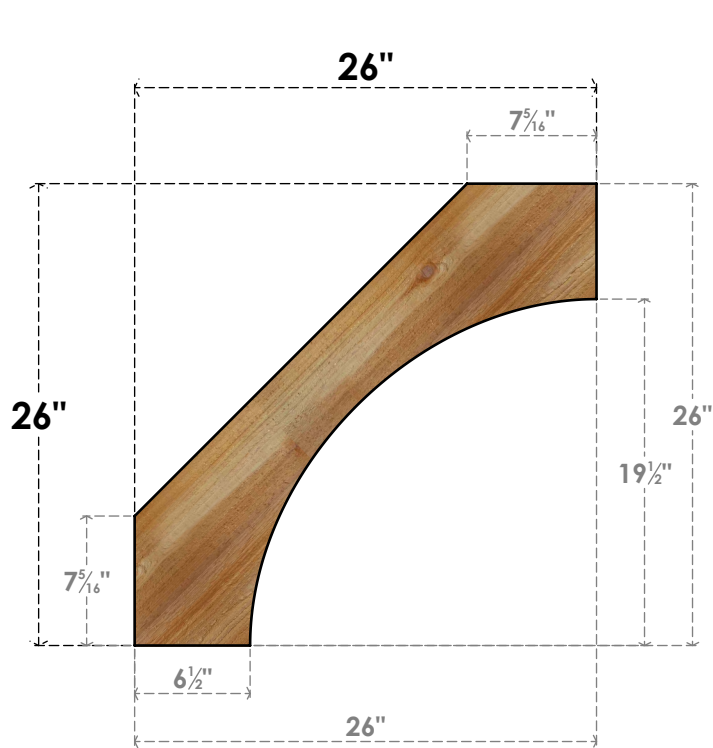

BRC06X26X26WTLOORWR

6"W X 26"D X 26"H WESTLAKE ROUGH SAWN BRACE, WESTERN RED CEDAR

SIDE

FRONT

EKENA MILLWORK
 2300 WEST MAIN ST.
 CLARKSVILLE, TX 75426
 TOLL FREE: 866-607-0453
 WWW.EKENAMILLWORK.COM

NOTES