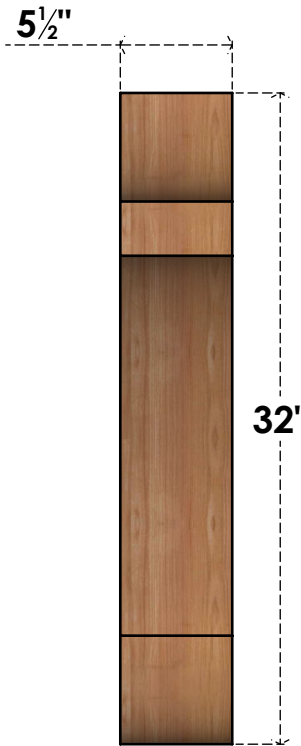

BRC06X26X32OLY00SWR

5 1/2"W X 26"D X 32"H OLYMPIC SMOOTH BRACE, WESTERN RED CEDAR

SIDE

FRONT

EKENA
MILLWORK
 EKENA MILLWORK
 2300 WEST MAIN ST.
 CLARKSVILLE, TX 75426
 TOLL FREE: 866-607-0453
 WWW.EKENAMILLWORK.COM