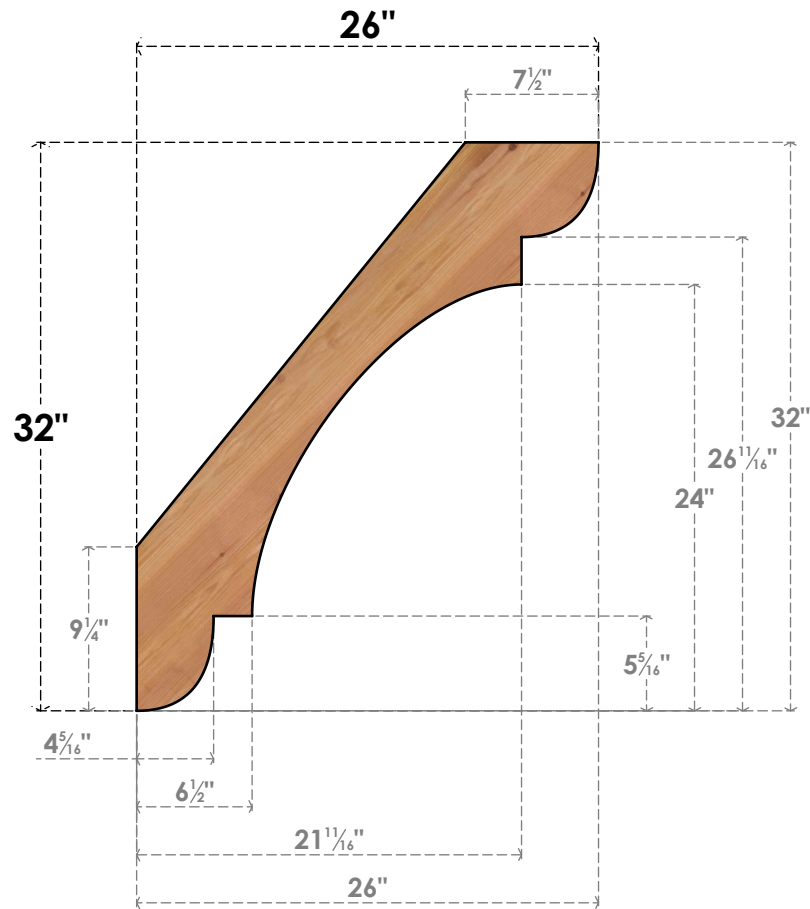

BRC06X26X32OLY00SWR

5 1/2"W X 26"D X 32"H OLYMPIC SMOOTH BRACE, WESTERN RED CEDAR

SIDE

FRONT

EKENA
MILLWORK
 EKENA MILLWORK
 2300 WEST MAIN ST.
 CLARKSVILLE, TX 75426
 TOLL FREE: 866-607-0453
 WWW.EKENAMILLWORK.COM

NOTES

1. INSTALLATION TO BE COMPLETED IN ACCORDANCE WITH MANUFACTURER'S SPECIFICATIONS.
2. DRAWING MAY NOT BE TO SCALE
3. THIS DRAWING IS INTENDED FOR DESIGN AND PLANNING PURPOSES ONLY.
4. ALL INFORMATION CONTAINED HEREIN WAS CURRENT AT THE TIME OF DEVELOPMENT BUT MUST BE REVIEWED AND APPROVED BY THE PRODUCT MANUFACTURER TO BE CONSIDERED ACCURATE.
5. PRODUCTS ARE NOT KILN DRIED. THIS ITEM IS UNIQUE AND WILL CONTAIN THE NATURAL VARIATIONS THAT THE WOOD SPECIES OFFERS. THIS MAY RESULT IN VARIATIONS UP TO 1/4"