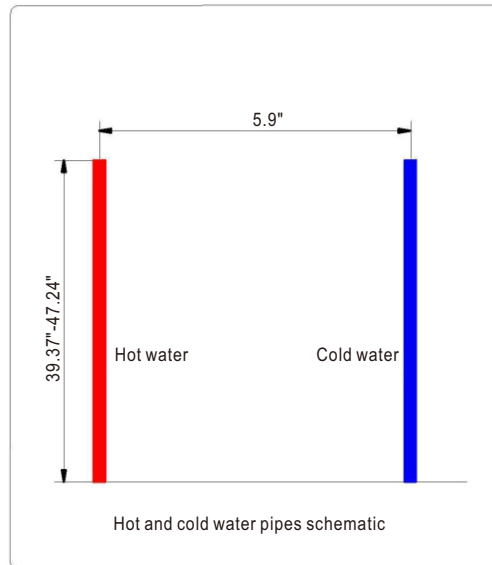

size diagram