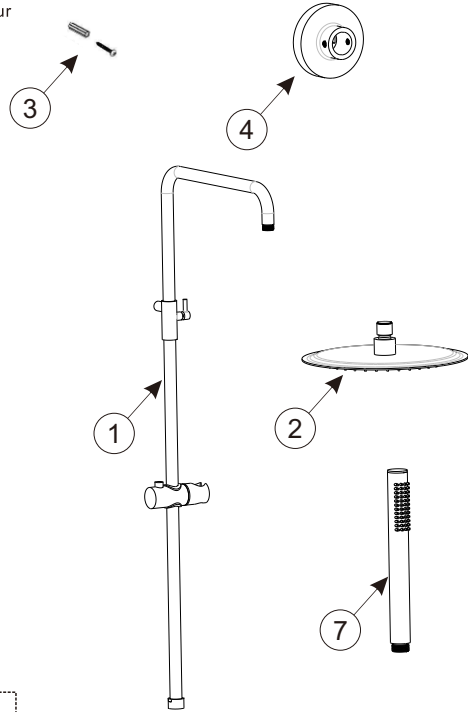

Shower panel faucet

List of standard parts

Thank you very much for choosing our products!
Please read this installation manual carefully before installation. After opening the product, check whether the parts are complete against the parts listed in the "Standard Parts List". If there are any defects, please contact your local distributor immediately

No.	Item.	Quantity.
1	shower tube	1
2	Showerhead	1
3	Self-working screw rubber	1
4	wall holder component	1
5	S-unions/Decorative Cup/ flat gasket	2
6	faucet valve body	1
7	handheld shower	1
8	hose	1
9	allen key	1
10	specification	1

Recommended tools

size diagram

List of standard parts

1

Install S-shaped nozzle

2

Assemble shower column
and water nozzle

3

Assemble shower column
and shower

Shower panel faucet installation completed