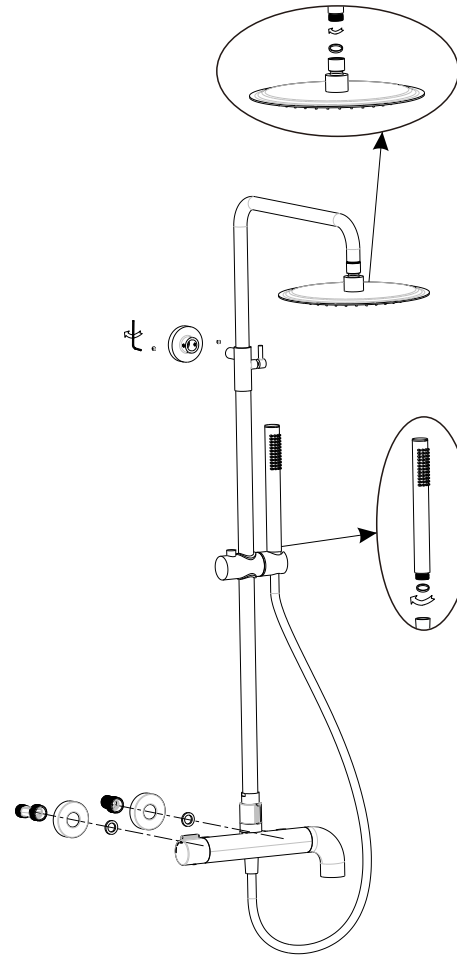

Shower panel faucet

List of standard parts

Thank you very much for choosing our products!
Please read this installation manual carefully before installation. After opening the product, check whether the parts are complete against the parts listed in the "Standard Parts List". If there are any defects, please contact your local distributor immediately

No.	Item.	Quantity.
1	shower tube	1
2	Showerhead	1
3	Self-working screw rubber	1
4	wall holder component	1
5	S-unions/Decorative Cup/ flat gasket	2
6	faucet valve body	1
7	handheld shower	1
8	hose	1
9	allen key	1
10	specification	1

Recommended tools

size diagram

List of standard parts

1

Install S-shaped nozzle

2

Assemble shower column
and water nozzle

3

Assemble shower column
and shower

Shower panel faucet installation completed