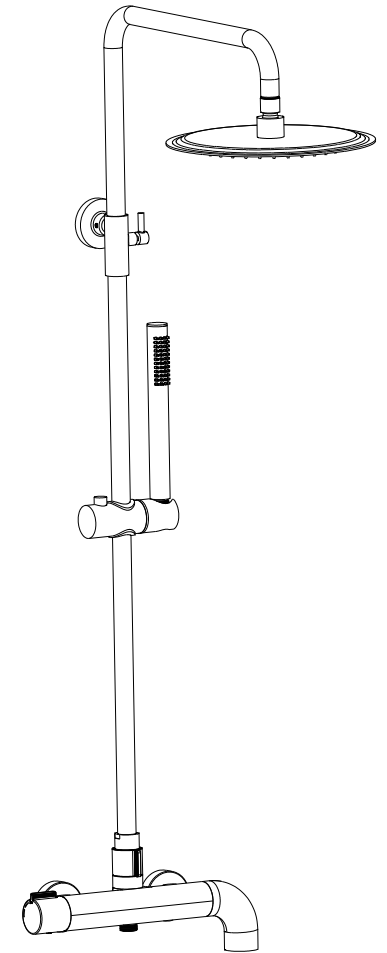

Shower panel faucet

List of standard parts

Thank you very much for choosing our products!
Please read this installation manual carefully before installation. After opening the product, check whether the parts are complete against the parts listed in the "Standard Parts List". If there are any defects, please contact your local distributor immediately

No.	Item.	Quantity.
1	shower tube	1
2	Showerhead	1
3	Self-working screw rubber	1
4	wall holder component	1
5	S-unions/Decorative Cup/ flat gasket	2
6	faucet valve body	1
7	handheld shower	1
8	hose	1
9	allen key	1
10	specification	1

Recommended tools

size diagram

List of standard parts

1

Install S-shaped nozzle

2

Assemble shower column
and water nozzle

3

Assemble shower column
and shower

Shower panel faucet installation completed