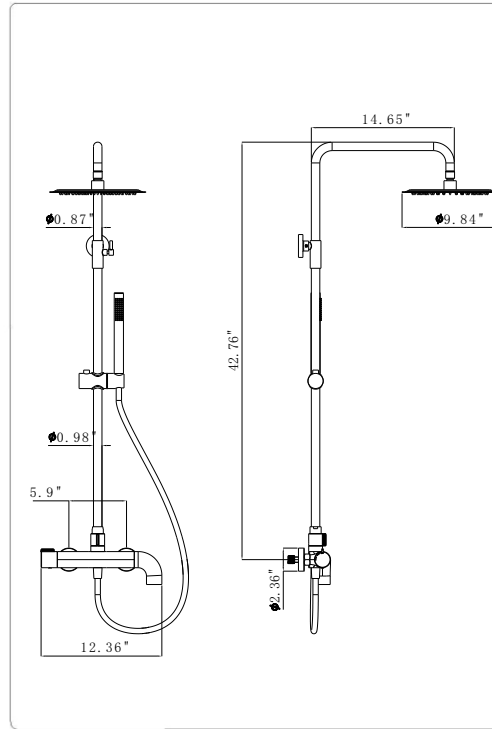

Shower panel faucet

List of standard parts

Thank you very much for choosing our products!
Please read this installation manual carefully before installation. After opening the product, check whether the parts are complete against the parts listed in the "Standard Parts List". If there are any defects, please contact your local distributor immediately

No.	Item.	Quantity.
1	shower tube	1
2	Showerhead	1
3	Self-working screw rubber	1
4	wall holder component	1
5	S-unions/Decorative Cup/ flat gasket	2
6	faucet valve body	1
7	handheld shower	1
8	hose	1
9	allen key	1
10	specification	1

Recommended tools

size diagram

List of standard parts

1

Install S-shaped nozzle

2

Assemble shower column
and water nozzle

3

Assemble shower column
and shower

Shower panel faucet installation completed