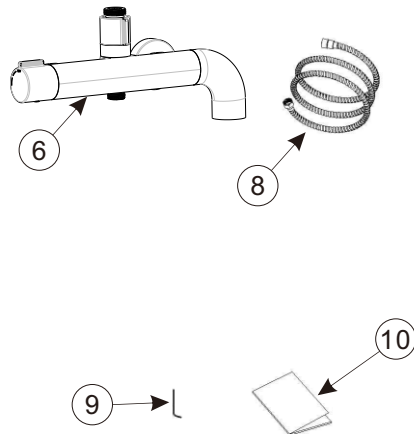

Shower panel faucet

List of standard parts

Thank you very much for choosing our products!
Please read this installation manual carefully before installation. After opening the product, check whether the parts are complete against the parts listed in the "Standard Parts List". If there are any defects, please contact your local distributor immediately

No.	Item.	Quantity.
1	shower tube	1
2	Showerhead	1
3	Self-working screw rubber	1
4	wall holder component	1
5	S-unions/Decorative Cup/ flat gasket	2
6	faucet valve body	1
7	handheld shower	1
8	hose	1
9	allen key	1
10	specification	1

Recommended tools

size diagram

List of standard parts

1

Install S-shaped nozzle

2

Assemble shower column
and water nozzle

3

Assemble shower column
and shower

Shower panel faucet installation completed