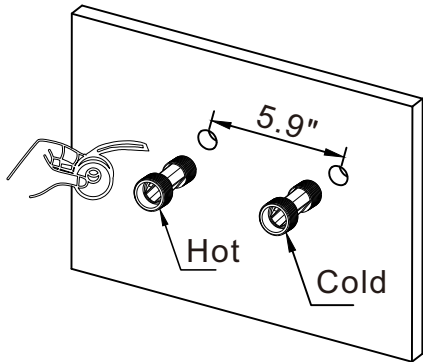

No.	Item.	Quantity.
1	shower tube	1
2	Showerhead	1
3	Self-working screw rubber	1
4	wall holder component	1
5	S-unions/Decorative Cup/ flat gasket	2
6	faucet valve body	1
7	handheld shower	1
8	hose	1
9	allen key	1
10	specification	1

Recommended tools

size diagram

List of standard parts

1

Install S-shaped nozzle

2

Assemble shower column
and water nozzle

3