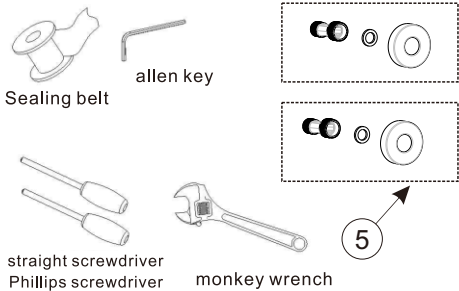

Shower panel faucet

List of standard parts

Thank you very much for choosing our products!
Please read this installation manual carefully before installation. After opening the product, check whether the parts are complete against the parts listed in the "Standard Parts List". If there are any defects, please contact your local distributor immediately

No.	Item.	Quantity.
1	shower tube	1
2	Showerhead	1
3	Self-working screw rubber	1
4	wall holder component	1
5	S-unions/Decorative Cup/ flat gasket	2
6	faucet valve body	1
7	handheld shower	1
8	hose	1
9	allen key	1
10	specification	1

Recommended tools

size diagram

List of standard parts

1

Install S-shaped nozzle

2

Assemble shower column
and water nozzle

3