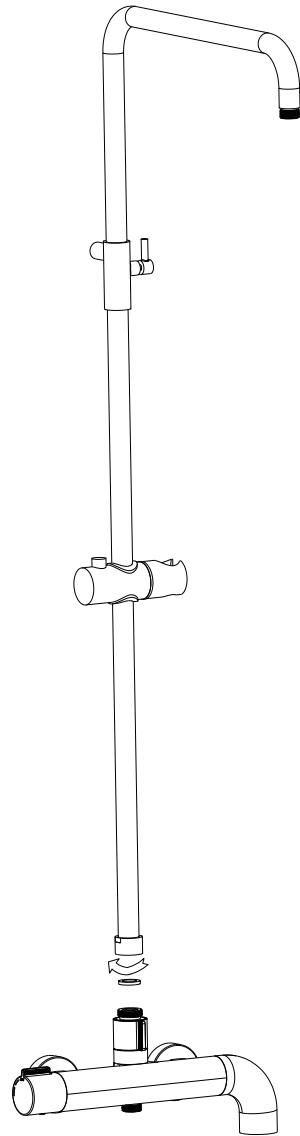

Shower panel faucet

List of standard parts

Thank you very much for choosing our products!
Please read this installation manual carefully before installation. After opening the product, check whether the parts are complete against the parts listed in the "Standard Parts List". If there are any defects, please contact your local distributor immediately

No.	Item.	Quantity.
1	shower tube	1
2	Showerhead	1
3	Self-working screw rubber	1
4	wall holder component	1
5	S-unions/Decorative Cup/ flat gasket	2
6	faucet valve body	1
7	handheld shower	1
8	hose	1
9	allen key	1
10	specification	1

Recommended tools

size diagram

List of standard parts

1

Install S-shaped nozzle

2

Assemble shower column
and water nozzle

3

Assemble shower column
and shower

Shower panel faucet installation completed