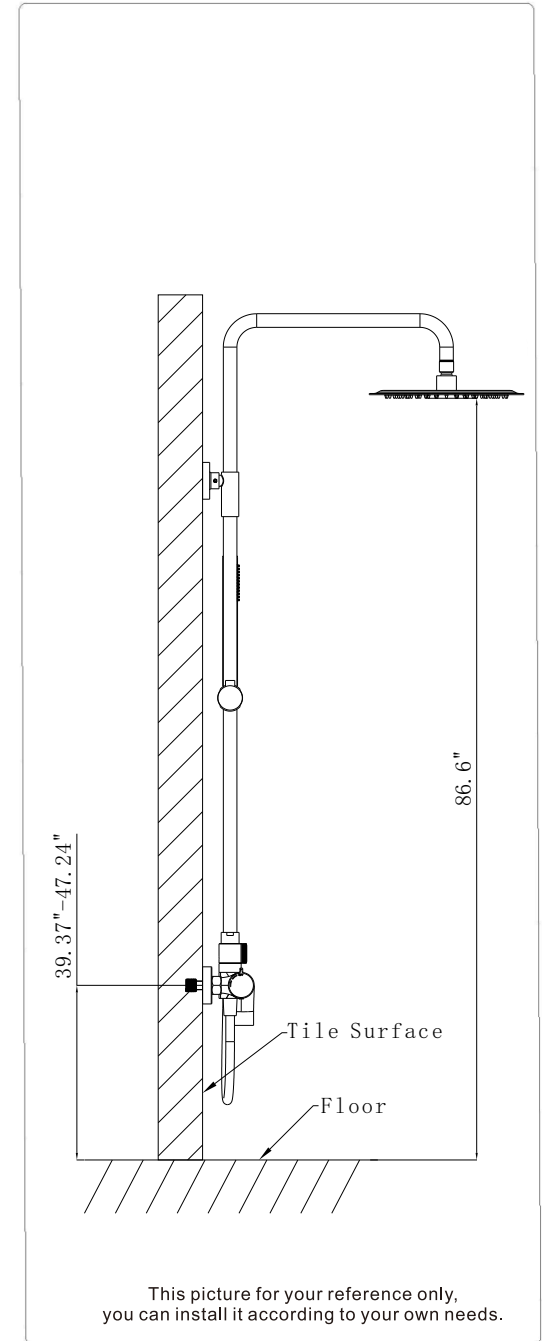

Shower panel faucet

List of standard parts

Thank you very much for choosing our products!
Please read this installation manual carefully before installation. After opening the product, check whether the parts are complete against the parts listed in the "Standard Parts List". If there are any defects, please contact your local distributor immediately

No.	Item.	Quantity.
1	shower tube	1
2	Showerhead	1
3	Self-working screw rubber	1
4	wall holder component	1
5	S-unions/Decorative Cup/ flat gasket	2
6	faucet valve body	1
7	handheld shower	1
8	hose	1
9	allen key	1
10	specification	1

Recommended tools

size diagram

List of standard parts

1

Install S-shaped nozzle

2

Assemble shower column
and water nozzle

3

Assemble shower column
and shower

Shower panel faucet installation completed