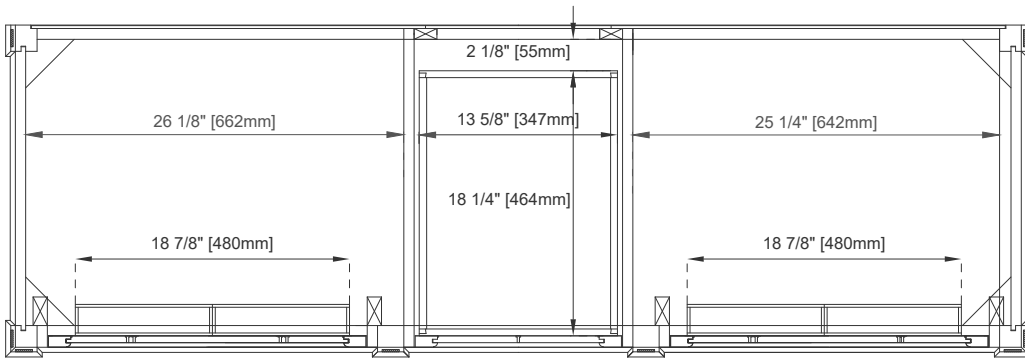

Features and Materials

Solids: BKO/BNM/B W/SC/SGR/UGR/VBL-Yellow Poplar;
SBR-Para Wood and Yellow Poplar
Veneers: BNM-Birch; SBR-Para Wood
Panels: Plywood
Installation Type: Floor Standing
Number of Basins: Two, with Optional 3cm Top
Vanity Top Included: NO, Optional 3cm Tops Available with Sinks
Optional Wooden Backsplash
Basins Included: NO
Overflow: Yes, Front Facing
Number of Doors: Four
Number of Drawers: Four
Number of Tip Outs: Two
Assembly Type: Installation of Optional 3cm Top with Sink
Drawer Box Material and Construction: 12mm Plywood/English Dovetail Joinery
Hardware Material and Finish: Zinc Alloy in Satin Nickel Color
Fits Drain Hole Size: 1 3/4"
Full Extension, Soft Close Glides
European Soft Close Hinges
Aluminum Laminate Drawer Liners
Adjustable Levelers

Dimension

Width: 71-3/4"
Depth: 22-7/8"
Height: 32-5/8"
Rough-In Height: 21-1/2"

VANITIES

Top View

Knob

Front View

All dimensions are nominal

Side View

Back View

All dimensions are nominal