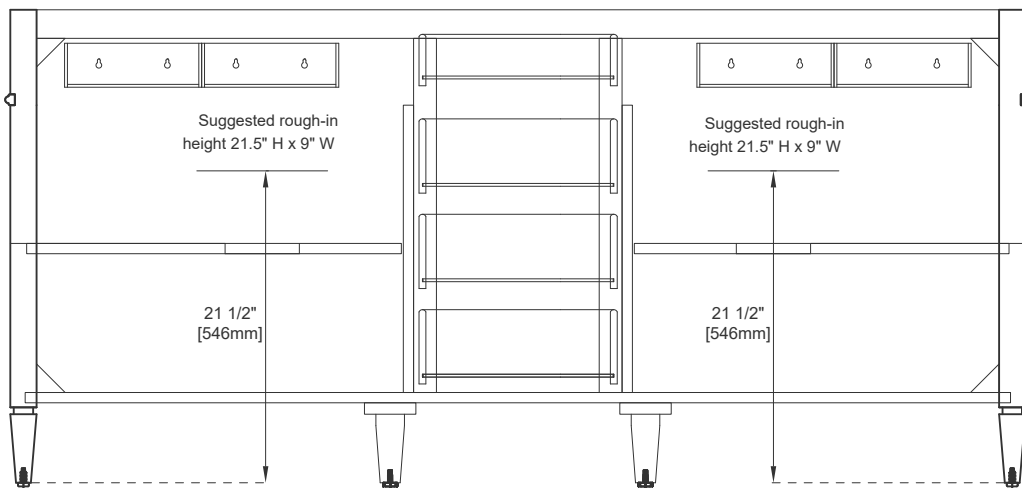

Features and Materials

Solids: BKO/BNM/B W/SC/SGR/UGR/VBL-Yellow Poplar;
SBR-Para Wood and Yellow Poplar
Veneers: BNM-Birch; SBR-Para Wood
Panels: Plywood
Installation Type: Floor Standing
Number of Basins: Two, with Optional 3cm Top
Vanity Top Included: NO, Optional 3cm Tops Available with Sinks
Optional Wooden Backsplash
Basins Included: NO
Overflow: Yes, Front Facing
Number of Doors: Four
Number of Drawers: Four
Number of Tip Outs: Two
Assembly Type: Installation of Optional 3cm Top with Sink
Drawer Box Material and Construction: 12mm Plywood/English Dovetail Joinery
Hardware Material and Finish: Zinc Alloy in Satin Nickel Color
Fits Drain Hole Size: 1 3/4"
Full Extension, Soft Close Glides
European Soft Close Hinges
Aluminum Laminate Drawer Liners
Adjustable Levelers

Dimension

Width: 71-3/4"
Depth: 22-7/8"
Height: 32-5/8"
Rough-In Height: 21-1/2"

VANITIES

Top View

Knob

Front View

All dimensions are nominal

Side View

Back View

All dimensions are nominal