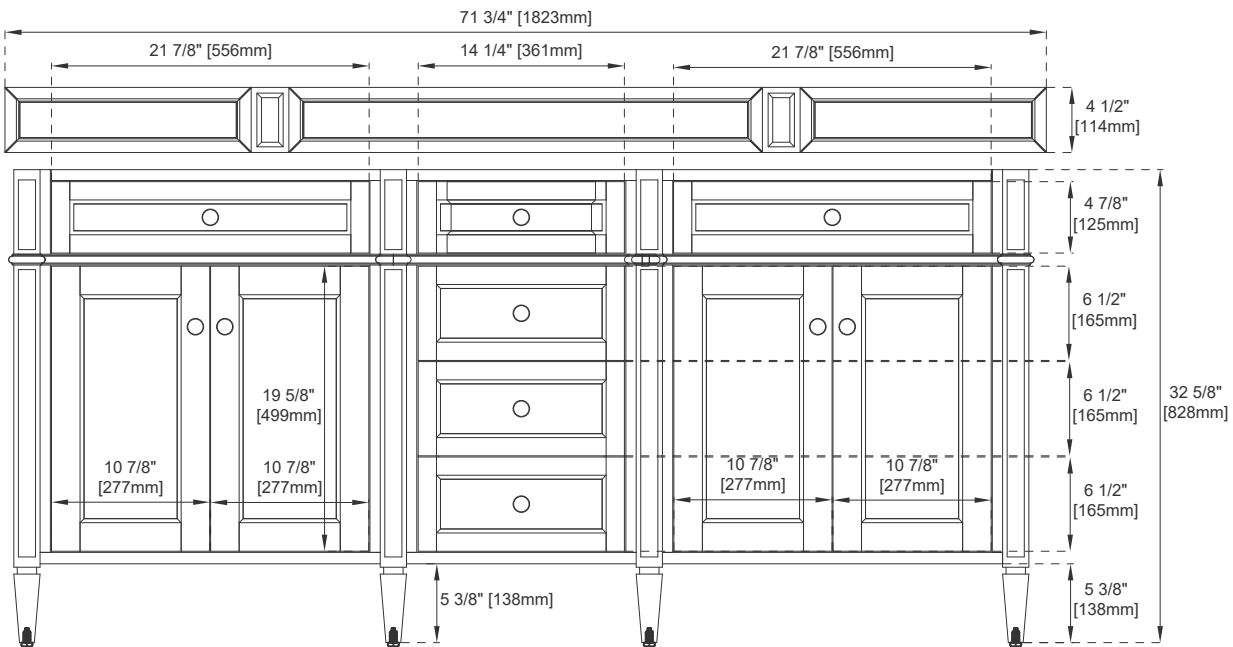

Features and Materials

Solids: BKO/BNM/B W/SC/SGR/UGR/VBL-Yellow Poplar;
SBR-Para Wood and Yellow Poplar
Veneers: BNM-Birch; SBR-Para Wood
Panels: Plywood
Installation Type: Floor Standing
Number of Basins: Two, with Optional 3cm Top
Vanity Top Included: NO, Optional 3cm Tops Available with Sinks
Optional Wooden Backsplash
Basins Included: NO
Overflow: Yes, Front Facing
Number of Doors: Four
Number of Drawers: Four
Number of Tip Outs: Two
Assembly Type: Installation of Optional 3cm Top with Sink
Drawer Box Material and Construction: 12mm Plywood/English Dovetail Joinery
Hardware Material and Finish: Zinc Alloy in Satin Nickel Color
Fits Drain Hole Size: 1 3/4"
Full Extension, Soft Close Glides
European Soft Close Hinges
Aluminum Laminate Drawer Liners
Adjustable Levelers

Dimension

Width: 71-3/4"
Depth: 22-7/8"
Height: 32-5/8"
Rough-In Height: 21-1/2"

VANITIES

Top View

Knob

Front View

All dimensions are nominal

Side View

Back View

All dimensions are nominal