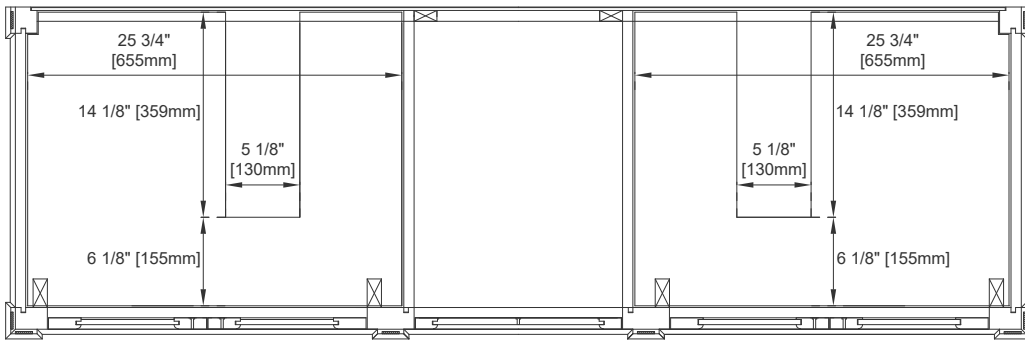

Features and Materials

Solids: BKO/BNM/B W/SC/SGR/UGR/VBL-Yellow Poplar;
SBR-Para Wood and Yellow Poplar
Veneers: BNM-Birch; SBR-Para Wood
Panels: Plywood
Installation Type: Floor Standing
Number of Basins: Two, with Optional 3cm Top
Vanity Top Included: NO, Optional 3cm Tops Available with Sinks
Optional Wooden Backsplash
Basins Included: NO
Overflow: Yes, Front Facing
Number of Doors: Four
Number of Drawers: Four
Number of Tip Outs: Two
Assembly Type: Installation of Optional 3cm Top with Sink
Drawer Box Material and Construction: 12mm Plywood/English Dovetail Joinery
Hardware Material and Finish: Zinc Alloy in Satin Nickel Color
Fits Drain Hole Size: 1 3/4"
Full Extension, Soft Close Glides
European Soft Close Hinges
Aluminum Laminate Drawer Liners
Adjustable Levelers

Dimension

Width: 71-3/4"
Depth: 22-7/8"
Height: 32-5/8"
Rough-In Height: 21-1/2"

VANITIES

Top View

Knob

Front View

All dimensions are nominal

Side View

Back View

All dimensions are nominal