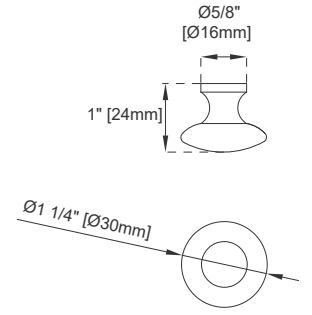

Features and Materials

Solids: BKO/BNM/B W/SC/SGR/UGR/VBL-Yellow Poplar;
SBR-Para Wood and Yellow Poplar
Veneers: BNM-Birch; SBR-Para Wood
Panels: Plywood
Installation Type: Floor Standing
Number of Basins: Two, with Optional 3cm Top
Vanity Top Included: NO, Optional 3cm Tops Available with Sinks
Optional Wooden Backsplash
Basins Included: NO
Overflow: Yes, Front Facing
Number of Doors: Four
Number of Drawers: Four
Number of Tip Outs: Two
Assembly Type: Installation of Optional 3cm Top with Sink
Drawer Box Material and Construction: 12mm Plywood/English Dovetail Joinery
Hardware Material and Finish: Zinc Alloy in Satin Nickel Color
Fits Drain Hole Size: 1 3/4"
Full Extension, Soft Close Glides
European Soft Close Hinges
Aluminum Laminate Drawer Liners
Adjustable Levelers

Dimension

Width: 71-3/4"
Depth: 22-7/8"
Height: 32-5/8"
Rough-In Height: 21-1/2"

VANITIES

Top View

Knob

Front View

All dimensions are nominal

Side View

Back View

All dimensions are nominal