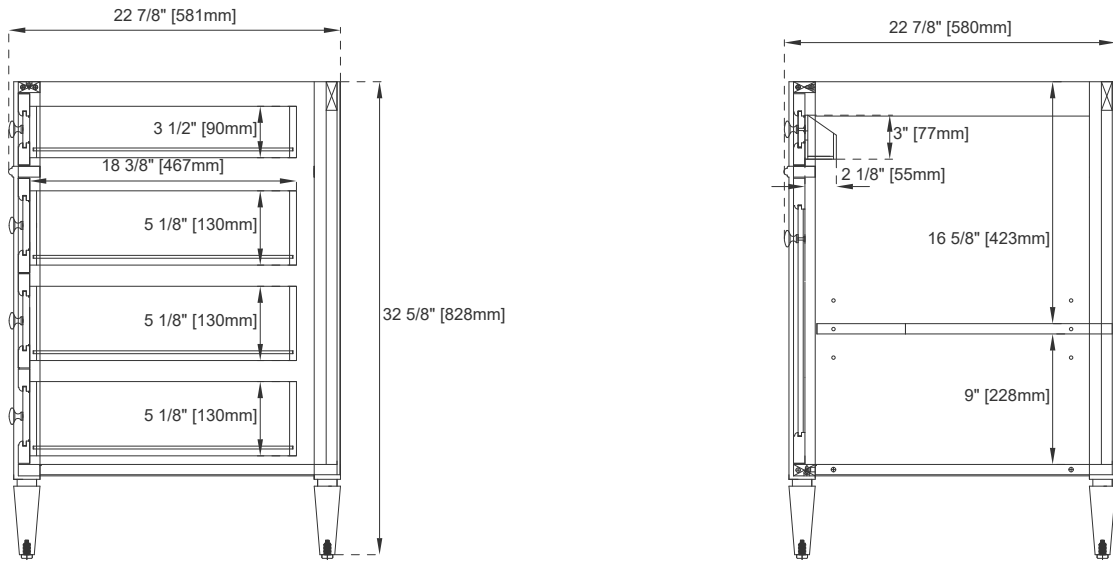

Features and Materials

Solids: BKO/BNM/B W/SC/SGR/UGR/VBL-Yellow Poplar;
SBR-Para Wood and Yellow Poplar
Veneers: BNM-Birch; SBR-Para Wood
Panels: Plywood
Installation Type: Floor Standing
Number of Basins: Two, with Optional 3cm Top
Vanity Top Included: NO, Optional 3cm Tops Available with Sinks
Optional Wooden Backsplash
Basins Included: NO
Overflow: Yes, Front Facing
Number of Doors: Four
Number of Drawers: Four
Number of Tip Outs: Two
Assembly Type: Installation of Optional 3cm Top with Sink
Drawer Box Material and Construction: 12mm Plywood/English Dovetail Joinery
Hardware Material and Finish: Zinc Alloy in Satin Nickel Color
Fits Drain Hole Size: 1 3/4"
Full Extension, Soft Close Glides
European Soft Close Hinges
Aluminum Laminate Drawer Liners
Adjustable Levelers

Dimension

Width: 71-3/4"
Depth: 22-7/8"
Height: 32-5/8"
Rough-In Height: 21-1/2"

VANITIES

Top View

Knob

Front View

All dimensions are nominal

Side View

Back View

All dimensions are nominal