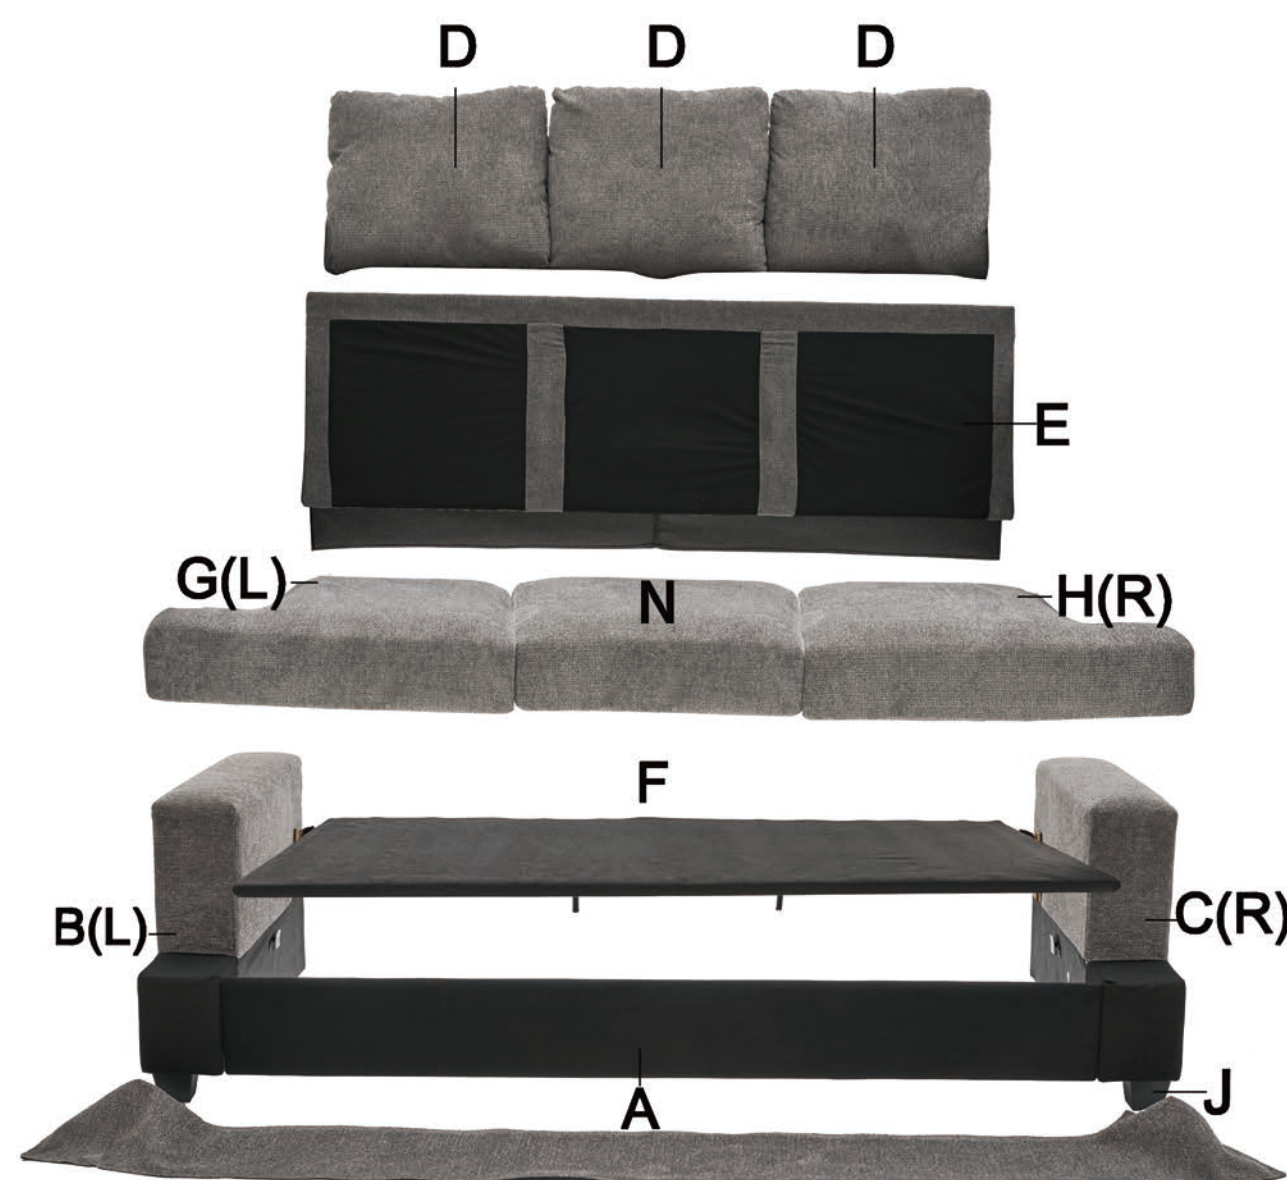

- Please do not throw away any of the packaging or the instruction until you have all the components and when the furniture is fully assembled. Please ensure that the packages are disposed in a safe and environmentally friendly way.
- Considering the size and weight of the sofa, we recommend two adults to assemble the sofa, on a carpeted or padded area, in the room that it is intended for. Approximate assembly time: 30 minutes.

PRODUCT DISPLAY

PACKAGE CONTENTS

Hardware parts

Main structural accessories

PACK UP CARE

! Important - Please read the following instructions carefully for the best experience

Cushions were vacuum packed and sealed for shipping. In order to boost the rebound process, please follow the steps below.