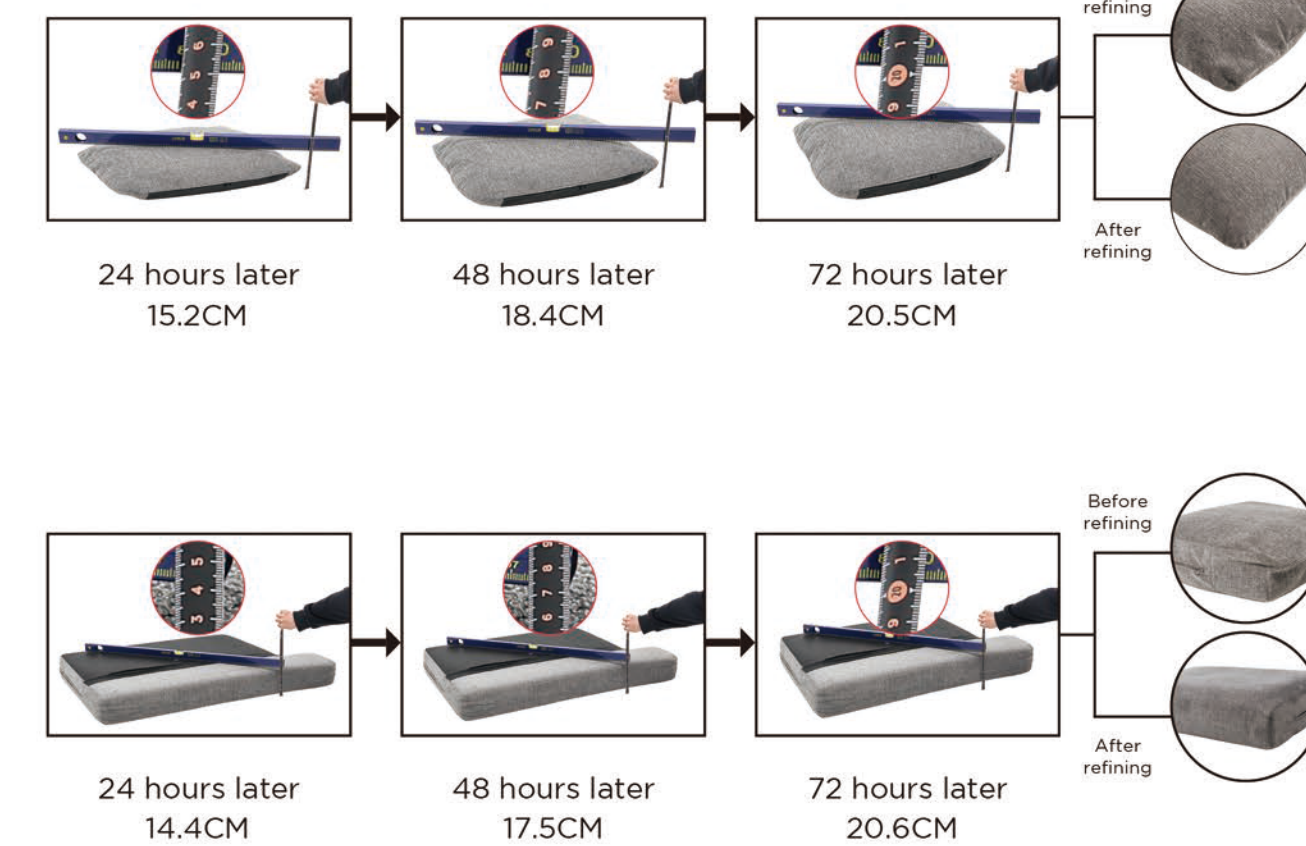

PRODUCT DISPLAY

PACKAGE CONTENTS

Hardware parts

Main structural accessories

PACK UP CARE

! Important - Please read the following instructions carefully for the best experience

Cushions were vacuum packed and sealed for shipping. In order to boost the rebound process, please follow the steps below.

After refining, place cushions in place that is dry and ventilated. After about 72-96 hours, it should rebound to the best use condition.

INSTALLATION STEPS