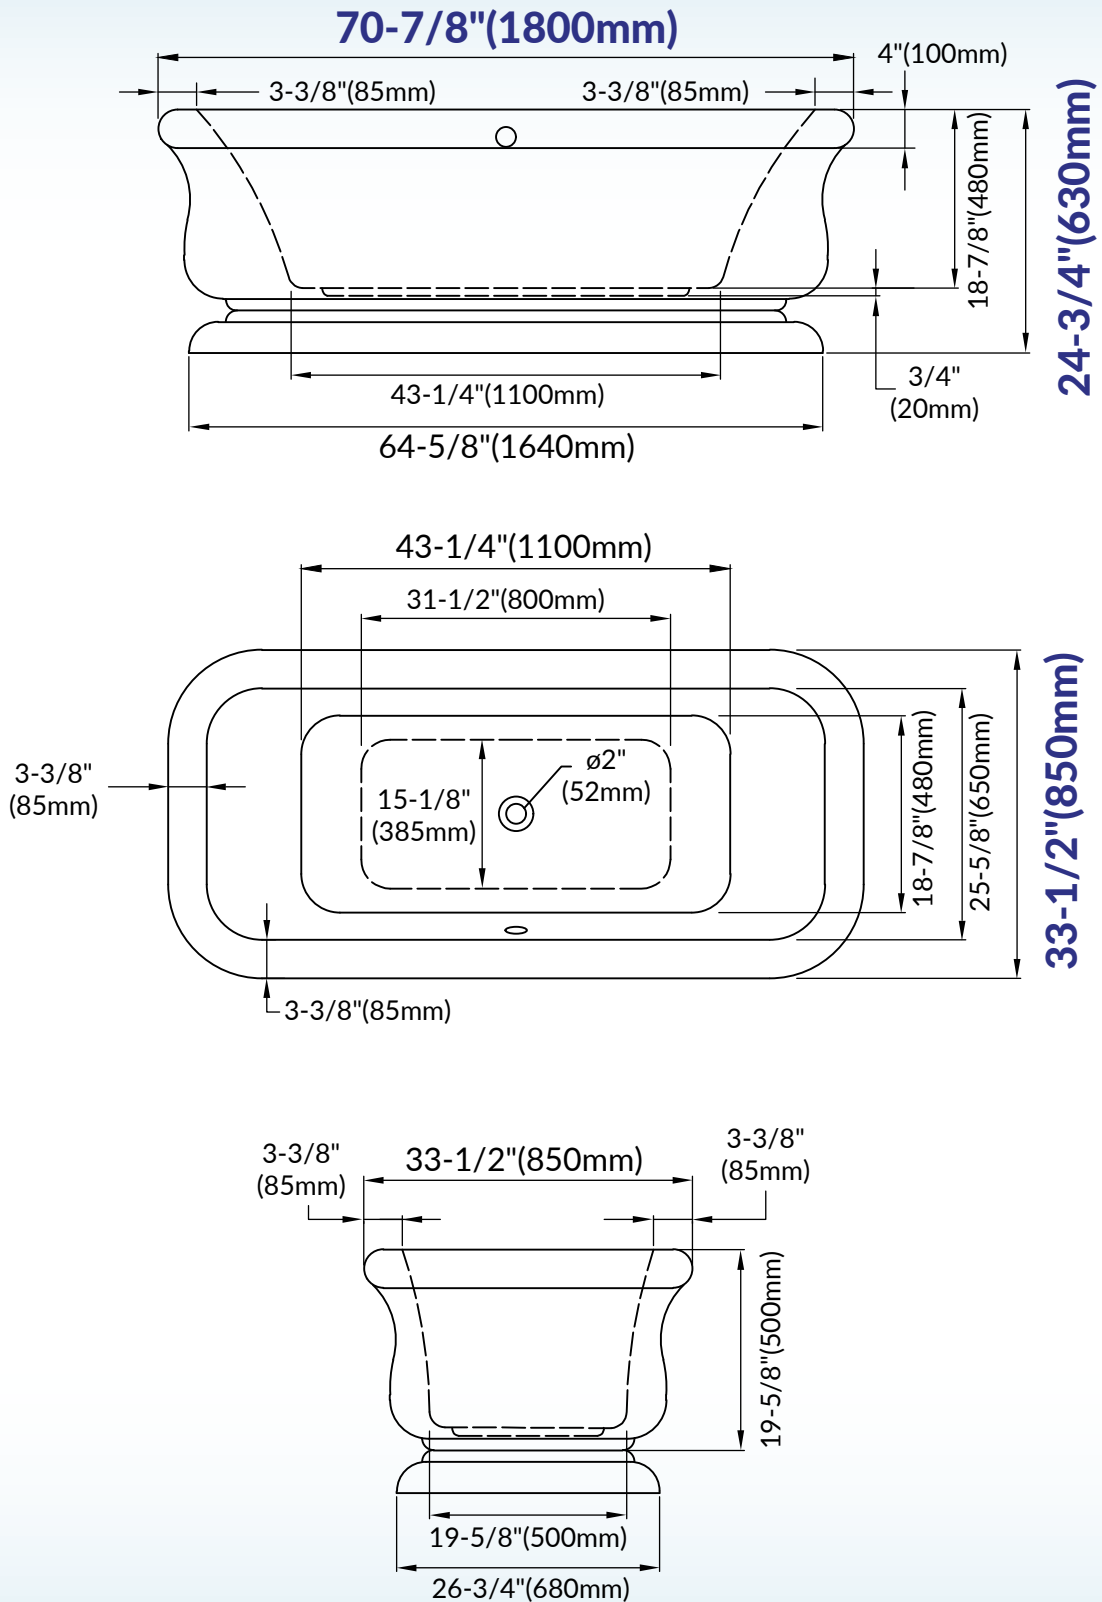

WOODBIDGE®

IMPORTANT INFORMATION

- Measurements are $\pm 1/2"$ and subject to change without notice
- Specifications & Configurations are subject to change without notice
- Please measure tub on-site before installation
- Measurements herein supersede all others published prior to publication date shown below
- Before ordering or installing, please consider future access to equipment