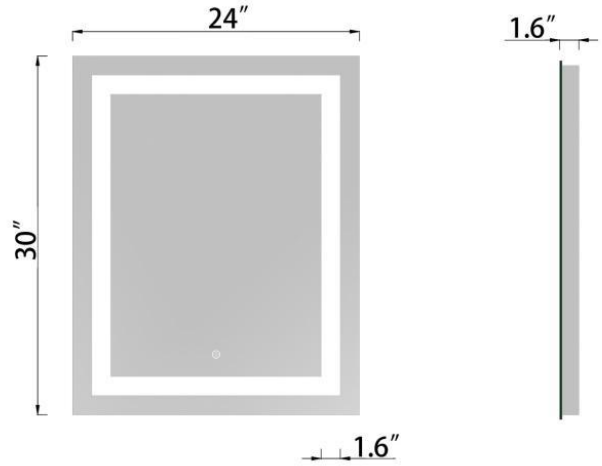

## Bathroom / Vanity Mirror Introduction

Net Weight: 14.5 lbs

**24" L x 30" W Wall Mounted Dimmable Makeup LED Bathroom Vanity Mirror with Lights Backlit and Anti-Fog**

<b>Mount Type</b>	Wall Mounted; Mounts to Dresser	<b>Mirror Type</b>	Bathroom / Vanity; Makeup / Shaving; Overmantel;Dresser
<b>Shape</b>	Rectangle	<b>Orientation</b>	Horizontal
<b>Storage Included</b>	No	<b>Power Source</b>	Hardwired / Plug-in
<b>Lighting Included</b>	Yes	<b>Bulb Type</b>	LED
<b>Shaver Socket</b>	Shaver Socket	<b>Glass Distortion &amp; Magnification</b>	No
<b>Magnifying</b>	No	<b>Supplier Intended and Approved Use</b>	Residential Use; Non Residential Use
<b>Mirror Finishes</b>	Fog Free	<b>Size</b>	24" L x 30" W
<b>Thickness</b>	1.6"	<b>Weight</b>	14.5lbs