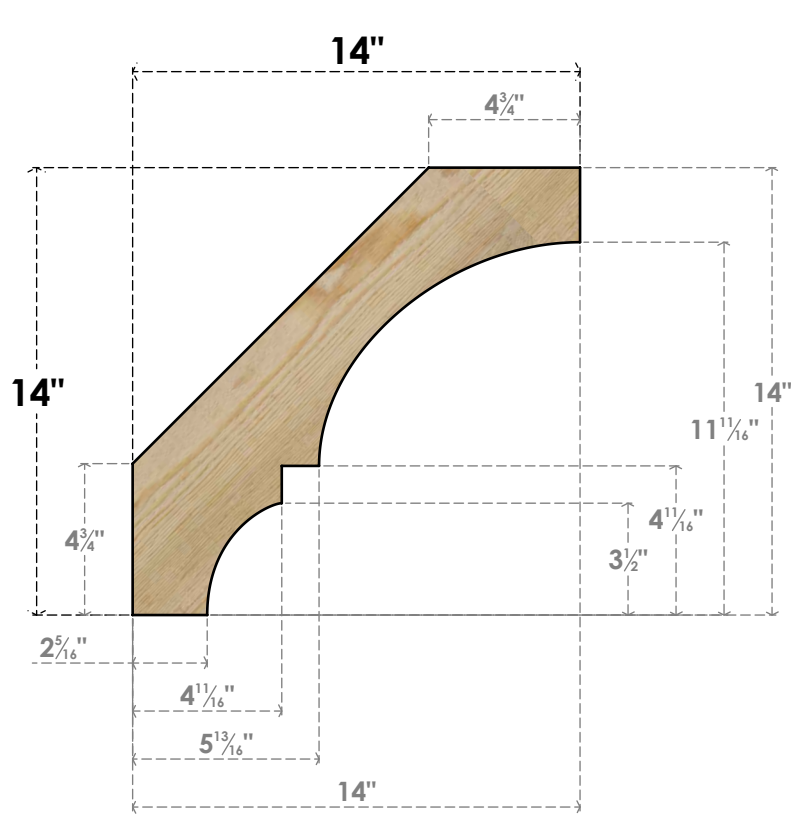

BRC06X14X14BOA00RDF

6"W X 14"D X 14"H BALBOA ROUGH SAWN BRACE, DOUGLAS FIR

SIDE

FRONT

EKENA MILLWORK
 2300 WEST MAIN ST.
 CLARKSVILLE, TX 75426
 TOLL FREE: 866-607-0453
 WWW.EKENAMILLWORK.COM

NOTES

1. INSTALLATION TO BE COMPLETED IN ACCORDANCE WITH MANUFACTURER'S SPECIFICATIONS.
2. DRAWING MAY NOT BE TO SCALE
3. THIS DRAWING IS INTENDED FOR DESIGN AND PLANNING PURPOSES ONLY.
4. ALL INFORMATION CONTAINED HEREIN WAS CURRENT AT THE TIME OF DEVELOPMENT BUT MUST BE REVIEWED AND APPROVED BY THE PRODUCT MANUFACTURER TO BE CONSIDERED ACCURATE.
5. PRODUCTS ARE NOT KILN DRIED. THIS ITEM IS UNIQUE AND WILL CONTAIN THE NATURAL VARIATIONS THAT THE WOOD SPECIES OFFERS. THIS MAY RESULT IN VARIATIONS UP TO 1/4"