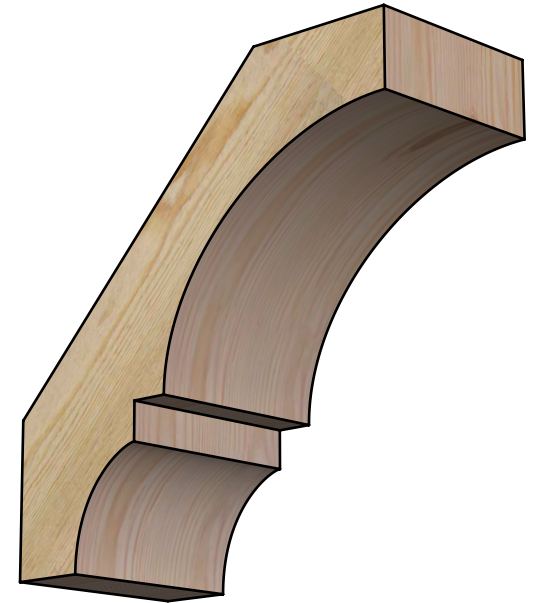

BRC06X14X14BOA00RDF

6"W X 14"D X 14"H BALBOA ROUGH SAWN BRACE, DOUGLAS FIR

SIDE

FRONT

EKENA MILLWORK
 2300 WEST MAIN ST.
 CLARKSVILLE, TX 75426
 TOLL FREE: 866-607-0453
 WWW.EKENAMILLWORK.COM

NOTES

1. INSTALLATION TO BE COMPLETED IN ACCORDANCE WITH MANUFACTURER'S SPECIFICATIONS.
2. DRAWING MAY NOT BE TO SCALE
3. THIS DRAWING IS INTENDED FOR DESIGN AND PLANNING PURPOSES ONLY.
4. ALL INFORMATION CONTAINED HEREIN WAS CURRENT AT THE TIME OF DEVELOPMENT BUT MUST BE REVIEWED AND APPROVED BY THE PRODUCT MANUFACTURER TO BE CONSIDERED ACCURATE.
5. PRODUCTS ARE NOT KILN DRIED. THIS ITEM IS UNIQUE AND WILL CONTAIN THE NATURAL VARIATIONS THAT THE WOOD SPECIES OFFERS. THIS MAY RESULT IN VARIATIONS UP TO 1/4"