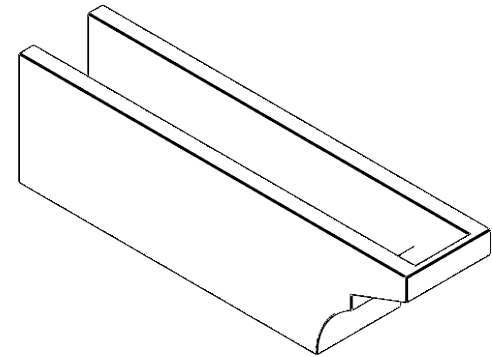

# ITEM NUMBER: RFTURO060X08000X28000X008MON00RCPR

6"W X 8"H X 28"L TIMBERTHANE ROUGH CEDAR MONTEREY FAUX WOOD OPEN RAFTER TAIL, 8"L  
END, PRIMED TAN **28"**

**SIDE PROFILE**

**FRONT PROFILE**

**ISOMETRIC**

GENERATED DATE : 03/02/2023

EKENA MILLWORK  
2300 WEST MAIN ST.  
CLARKSVILLE, TX 75426  
TOLL FREE: 866-607-0453  
WWW.EKENAMILLWORK.COM

**NOTES**

1. INSTALLATION TO BE COMPLETED IN ACCORDANCE WITH MANUFACTURER'S SPECIFICATIONS.
2. DRAWING MAY NOT BE TO SCALE
3. THIS DRAWING IS INTENDED FOR DESIGN AND PLANNING PURPOSES ONLY.
4. ALL INFORMATION CONTAINED HEREIN WAS CURRENT AT THE TIME OF DEVELOPMENT BUT MUST BE REVIEWED AND APPROVED BY THE PRODUCT MANUFACTURER TO BE CONSIDERED ACCURATE.
5. TIMBERTHANE ARCHITECTURAL PRODUCTS ARE MADE FROM HIGH DENSITY URETHANE AND COME FACTORY PRIMED