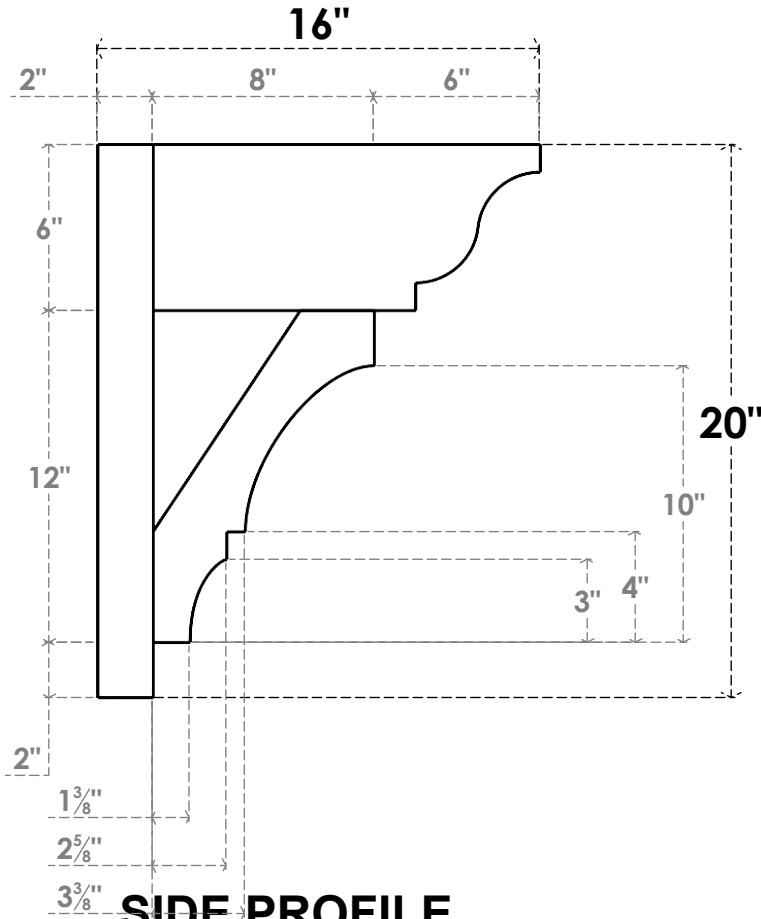

ITEM NUMBER: OUTUROC060X080X16000X20000X060X020X060BOA04RCPR

6"W TOP X 8"W BACK X 16"D X 20"H X 6"T TOP X 2"T BACK TIMBERTHANE ROUGH CEDAR BALBOA FAUX WOOD OPEN OUTLOOKER, TRADITIONAL TOP AND BLOCK BACK, 6"W CLOSED BRACE, PRIMED TAN

SIDE PROFILE

FRONT PROFILE

ISOMETRIC

GENERATED DATE : 07/05/2023

EKENA MILLWORK
2300 WEST MAIN ST.
CLARKSVILLE, TX 75426
TOLL FREE: 866-607-0453
WWW.EKENAMILLWORK.COM

NOTES

1. INSTALLATION TO BE COMPLETED IN ACCORDANCE WITH MANUFACTURER'S SPECIFICATIONS.
2. DRAWING MAY NOT BE TO SCALE
3. THIS DRAWING IS INTENDED FOR DESIGN AND PLANNING PURPOSES ONLY.
4. ALL INFORMATION CONTAINED HEREIN WAS CURRENT AT THE TIME OF DEVELOPMENT BUT MUST BE REVIEWED AND APPROVED BY THE PRODUCT MANUFACTURER TO BE CONSIDERED ACCURATE.
5. TIMBERTHANE ARCHITECTURAL PRODUCTS ARE MADE FROM HIGH DENSITY URETHANE AND COME FACTORY PRIMED