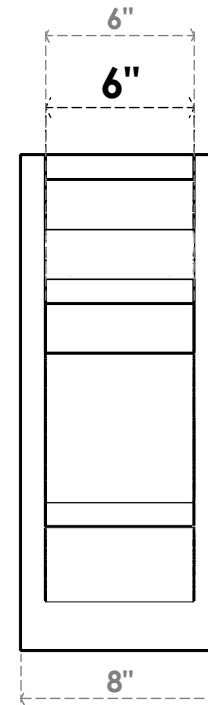

ITEM NUMBER: OUTUROC060X080X16000X20000X060X020X060BOA04RCPR

6"W TOP X 8"W BACK X 16"D X 20"H X 6"T TOP X 2"T BACK TIMBERTHANE ROUGH CEDAR BALBOA FAUX WOOD OPEN OUTLOOKER, TRADITIONAL TOP AND BLOCK BACK, 6"W CLOSED BRACE, PRIMED TAN

SIDE PROFILE

FRONT PROFILE

ISOMETRIC

GENERATED DATE : 07/05/2023

EKENA MILLWORK
2300 WEST MAIN ST.
CLARKSVILLE, TX 75426
TOLL FREE: 866-607-0453
WWW.EKENAMILLWORK.COM

NOTES

1. INSTALLATION TO BE COMPLETED IN ACCORDANCE WITH MANUFACTURER'S SPECIFICATIONS.
2. DRAWING MAY NOT BE TO SCALE
3. THIS DRAWING IS INTENDED FOR DESIGN AND PLANNING PURPOSES ONLY.
4. ALL INFORMATION CONTAINED HEREIN WAS CURRENT AT THE TIME OF DEVELOPMENT BUT MUST BE REVIEWED AND APPROVED BY THE PRODUCT MANUFACTURER TO BE CONSIDERED ACCURATE.
5. TIMBERTHANE ARCHITECTURAL PRODUCTS ARE MADE FROM HIGH DENSITY URETHANE AND COME FACTORY PRIMED