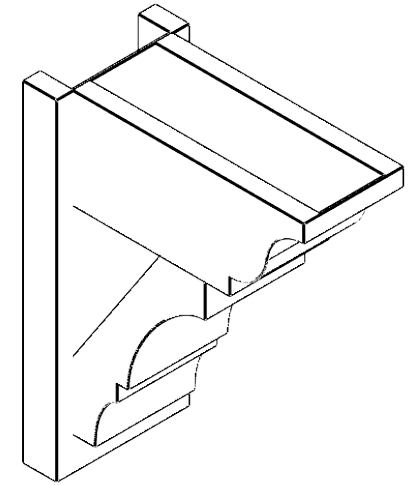

ITEM NUMBER: OUTUROC060X080X16000X20000X060X020X060BOA04RCPR

6"W TOP X 8"W BACK X 16"D X 20"H X 6"T TOP X 2"T BACK TIMBERTHANE ROUGH CEDAR BALBOA FAUX WOOD OPEN OUTLOOKER, TRADITIONAL TOP AND BLOCK BACK, 6"W CLOSED BRACE, PRIMED TAN

SIDE PROFILE

FRONT PROFILE

ISOMETRIC

GENERATED DATE : 07/05/2023

EKENA MILLWORK
2300 WEST MAIN ST.
CLARKSVILLE, TX 75426
TOLL FREE: 866-607-0453
WWW.EKENAMILLWORK.COM

NOTES

1. INSTALLATION TO BE COMPLETED IN ACCORDANCE WITH MANUFACTURER'S SPECIFICATIONS.
2. DRAWING MAY NOT BE TO SCALE
3. THIS DRAWING IS INTENDED FOR DESIGN AND PLANNING PURPOSES ONLY.
4. ALL INFORMATION CONTAINED HEREIN WAS CURRENT AT THE TIME OF DEVELOPMENT BUT MUST BE REVIEWED AND APPROVED BY THE PRODUCT MANUFACTURER TO BE CONSIDERED ACCURATE.
5. TIMBERTHANE ARCHITECTURAL PRODUCTS ARE MADE FROM HIGH DENSITY URETHANE AND COME FACTORY PRIMED