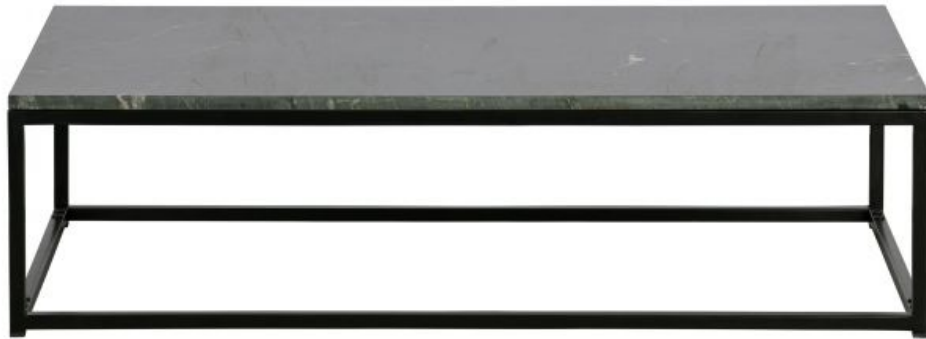

800219-Z

MELLOW COFFEE TABLE MARBLE BLACK 32x120x60

Additional description

Luxury, modern side table
Black Bidasar marble with black iron frame
Every tabletop is unique!
H 32 x W 120 x D 60 cm

The Mellow side table is luxurious and modern and comes from the collection of the Dutch brand BePureHome. The table is made of black Bidasar marble with a black iron frame. A unique item in your living room! Each tabletop has its own unique marble drawings.

The thickness of the tabletop is 2 cm. On the underside of the tabletop is a fiber mat, which provides reinforcement and flexibility. The legs (height 30 cm) and base are made of iron with a black finish.