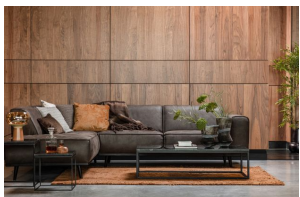

800219-Z

MELLOW COFFEE TABLE MARBLE BLACK 32x120x60

Additional description

Luxury, modern side table
Black Bidasar marble with black iron frame
Every tabletop is unique!
H 32 x W 120 x D 60 cm

The Mellow side table is luxurious and modern and comes from the collection of the Dutch brand BePureHome. The table is made of black Bidasar marble with a black iron frame. A unique item in your living room! Each tabletop has its own unique marble drawings.

The thickness of the tabletop is 2 cm. On the underside of the tabletop is a fiber mat, which provides reinforcement and flexibility. The legs (height 30 cm) and base are made of iron with a black finish.