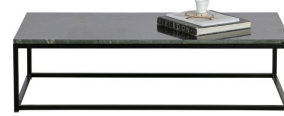

800219-Z

MELLOW COFFEE TABLE MARBLE BLACK 32x120x60

Additional description

Luxury, modern side table
Black Bidasar marble with black iron frame
Every tabletop is unique!
H 32 x W 120 x D 60 cm

The Mellow side table is luxurious and modern and comes from the collection of the Dutch brand BePureHome. The table is made of black Bidasar marble with a black iron frame. A unique item in your living room! Each tabletop has its own unique marble drawings.

The thickness of the tabletop is 2 cm. On the underside of the tabletop is a fiber mat, which provides reinforcement and flexibility. The legs (height 30 cm) and base are made of iron with a black finish.