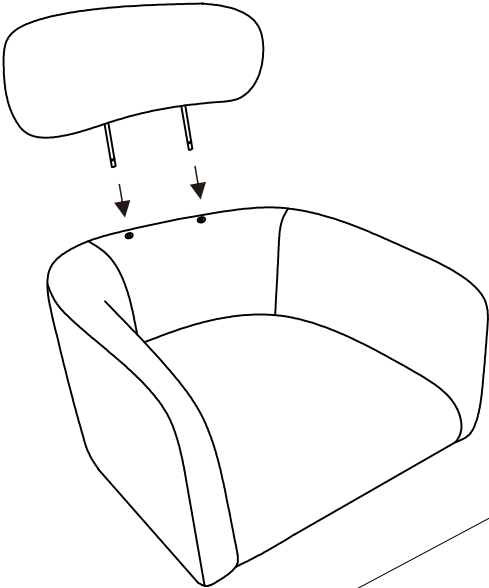

Weight Limitation
300 LBS

PARTS LIST

A	x1
	
Headrest	

B	x1
	
Seat Frame	

C	x4
	
Legs	

HARDWARE LIST

#1	x12
	
Bolt	
M6*25mm	

TOOL LIST

#2	x1
	
M5	

HARDWARE SPARE LIST

#1	x1
	
Bolt	
M6*25mm	

ASSEMBLY INSTRUCTIONS

STEP-1

ASSEMBLY INSTRUCTIONS

STEP-2

#1	x12	#2	x1
			
Bolt		M5	
M6*25mm			