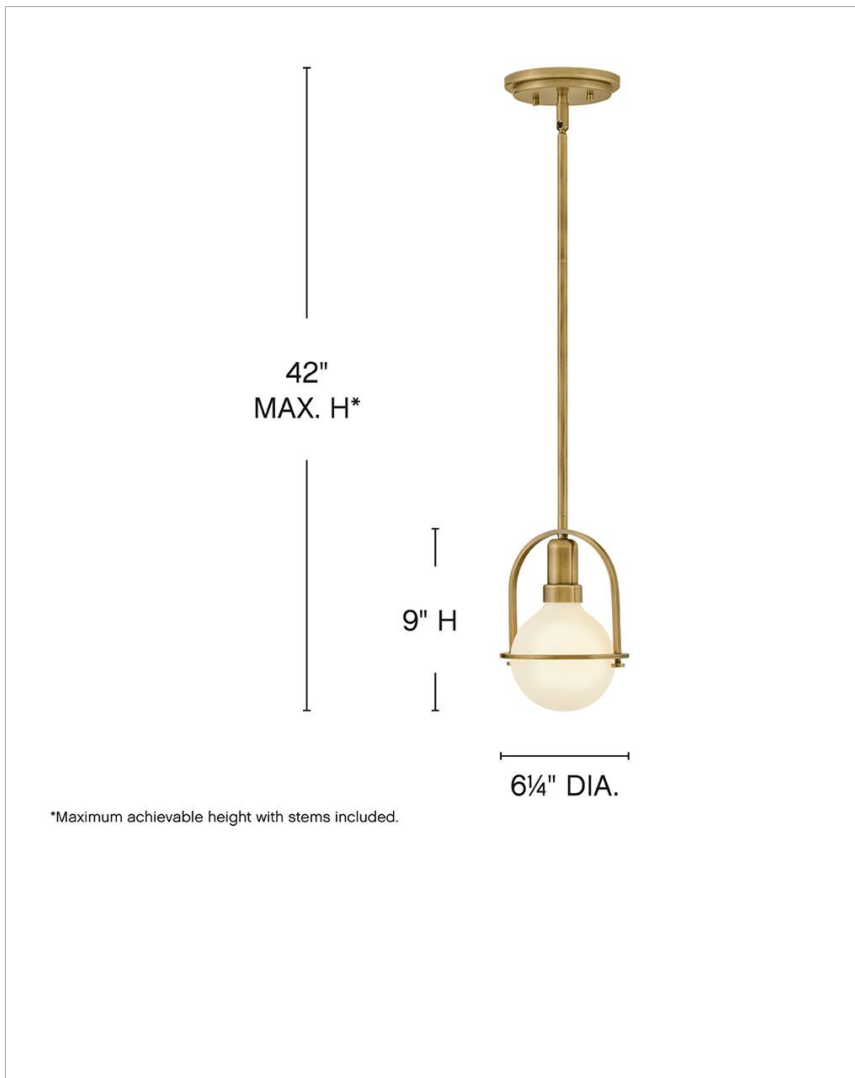

SOMERSET

53771HB

EXTRA SMALL CONVERTIBLE SEMI-FLUSH MOUNT

Chic and elegant, the Somerset collection exudes a quiet and precise sophistication. Subtly fusing modernity with vintage appeal, a streamlined metal yoke and ring best showcases either a white or clear G-style bulb, while understated turned metal knobs add an authentic edge. Offered in Heritage Brass or Black finish.

DETAILS	
FINISH:	Heritage Brass
MATERIAL:	Steel
GLASS:	Etched Opal
SLOPE DEGREE:	90
DIMMABLE:	YES - WITH DIMMABLE LAMP (NOT INCLUDED)

DIMENSIONS	
WIDTH:	6.3"
HEIGHT:	9"
WEIGHT:	2.2lb

LIGHT SOURCE	
LIGHT SOURCE:	Socketed
WATTAGE:	1-12w Med. LED, 60w Equiv.
VOLTAGE:	120v

MOUNTING	
CANOPY:	5.5" Dia.
LEAD WIRE:	1 X 120"
MAX HEIGHT:	42

SHIPPING	
CARTON LENGTH:	14.8
CARTON WIDTH:	8.8
CARTON HEIGHT:	6.5
CARTON WEIGHT:	3.1

PRODUCT DETAILS:

- Suitable for use in dry (indoor) locations as defined by NEC and CEC. Meets United States UL Underwriters Laboratories & CSA Canadian Standards Association Product Safety Standards.
- This fixture includes multiple down stems in various lengths to customize the installation height of the fixture, including one 6" stem and two 12" stems
- This item may be hung on a sloped ceiling
- Convertible fixture can be hung as a sconce or flush mount.
- Merging the best of traditional and modern elements with a sophisticated and streamlined look
- Convertible fixture can be hung as a pendant or semi-flush mount
- Ideal for g-style bulbs (not included)