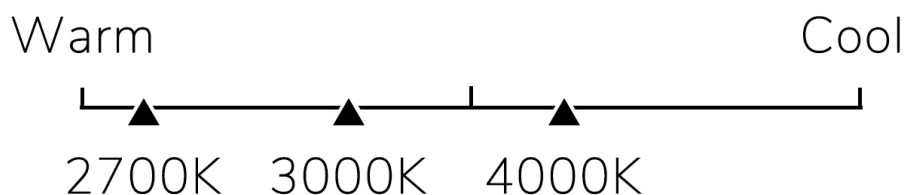

# Lighting Facts

---

**Brightness** 480 lumens

**Estimated Yearly Energy Cost** \$ 0.97

Based on 3 hrs/day  
11c/kWh Cost depends  
on rates and use

---

**Life in Years** 27 Years

Based on 3 hrs/day

## Color Appearance

---

**Energy Used** 8 watts