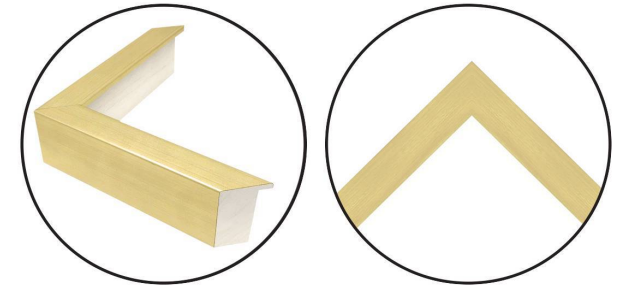

WENDOVER ART GROUP

ITEM NUMBER : **WMS0219**

TITLE : **Indigo Columns 1**

OUTWARD DIMENSION (W X H) : **23" x 23"**

FRAME (WIDTH X DEPTH) : **MC2387 | 0.75" x 2.13"**

FRAME FINISH : **Standard Frame**

Bright Gold

DESCRIPTION :

**Giclee on Watercolor Paper, Deckled and Floated on Mat,
with Gold Artist Clips**