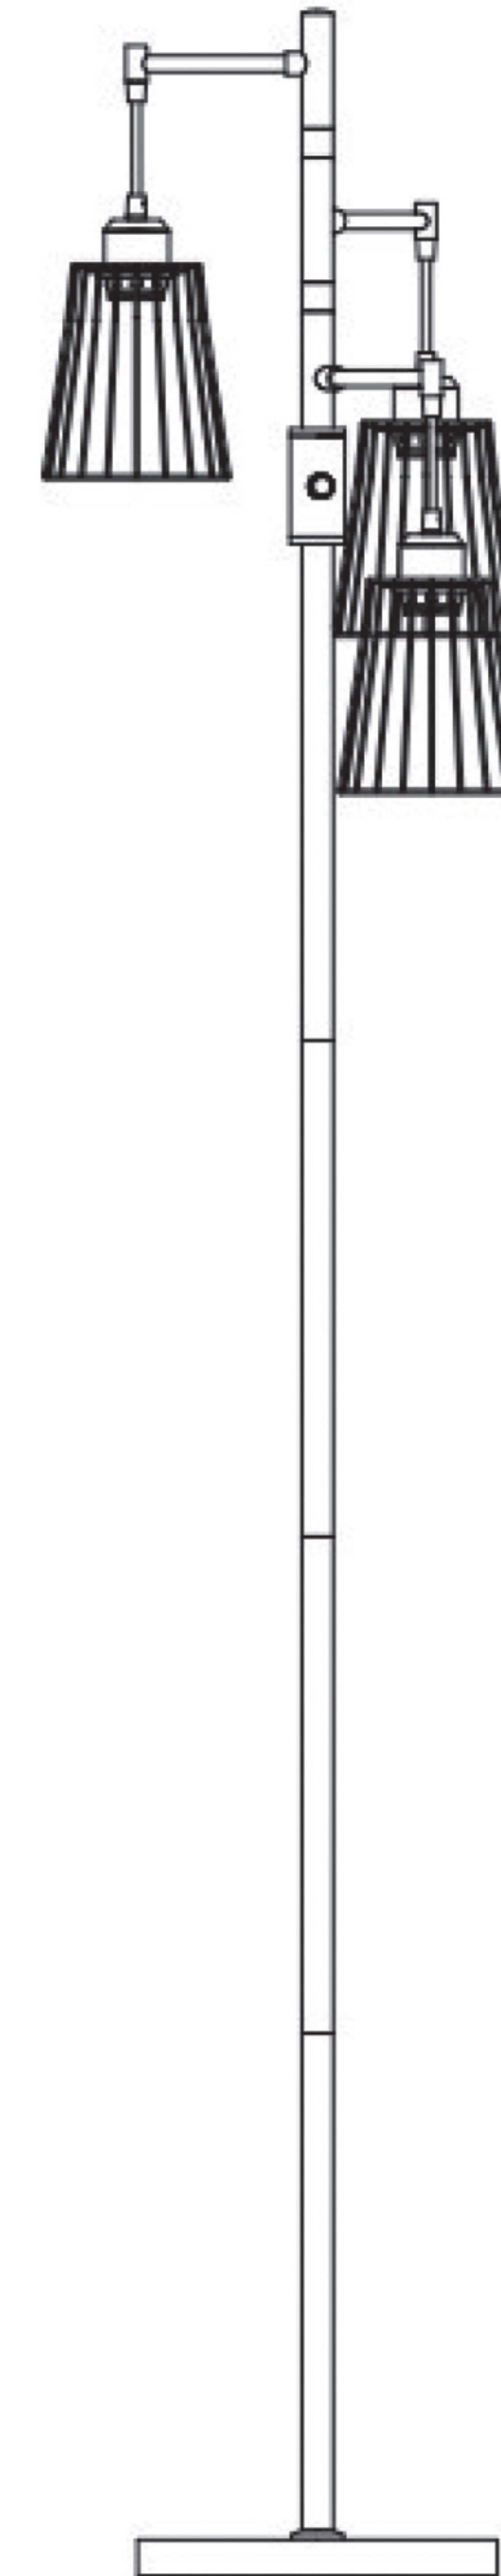

BULB INSTALLATION

Specifications

Lamp Socket	E26
Wattage	3×9W
Lumens	3×1200LM

Product Life

Voltage	120V 60Hz
Average Life(hours)	20000 h
Warranty	2 years

Performance

Colour Temperature : 3000K

USER GUIDE

1. The attached bulb supports dimming function.
2. Please replace the dimmer bulb when you need to replace the bulb