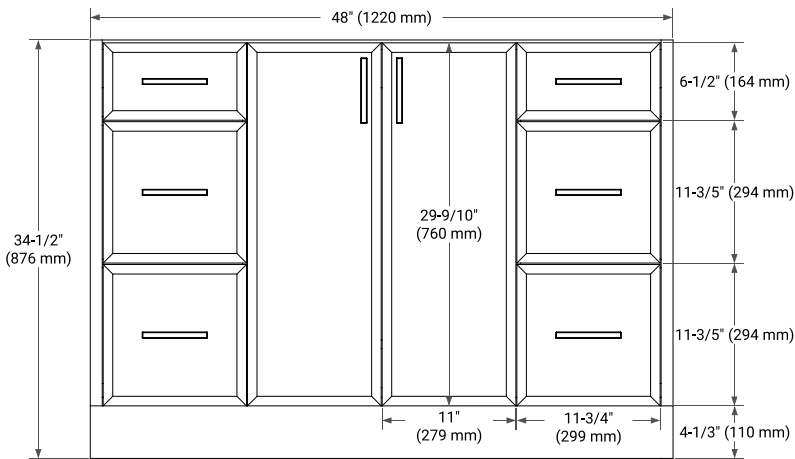

KELLY 48" SINGLE SINK BASE CABINET

ARIEL

BASE CABINET DIMENSIONS

48" W x 21.5" D x 34.5" H

FEATURES

- Solid wood frame and Plywood
- Soft-close system
- Dovetail construction
- Stylish Slim Shaker Door
- Pull-out inside drawer
- Adjustable shelf

AVAILABLE COLORS

White

Grey

Midnight Blue

Oak

HARDWARE FINISHES

Matte Black

FRONT VIEW

SIDE VIEW

PLAN VIEW