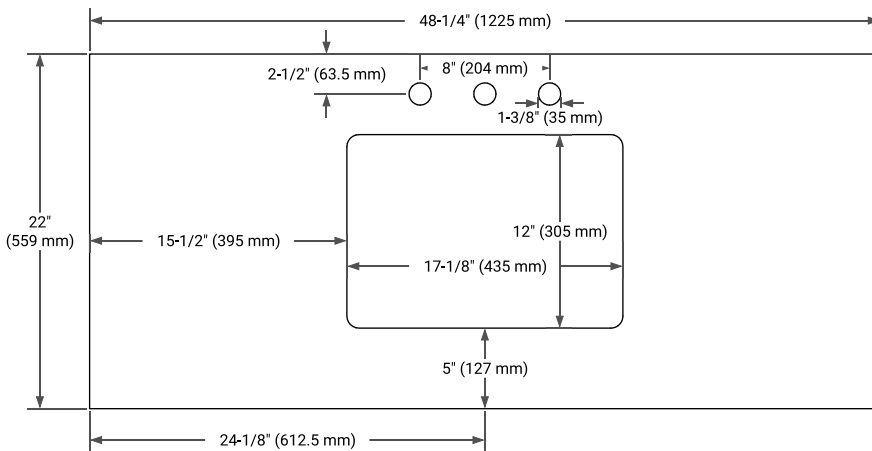

48" SINGLE RECTANGLE SINK COUNTERTOP WITH 1.5 IN. THICKNESS

ARIEL

OVERALL DIMENSIONS

48.25" W x 22" D x 1.5" H

COUNTERTOP OPTIONS

FEATURES

- Solid countertop with mitered edges & seams
- Undermount white rectangular sink
- Pre-drilled for 8" widespread faucet

INCLUDED

- Countertop
- Matching Backsplash
- Rectangle Sink

COUNTERTOP PLAN VIEW