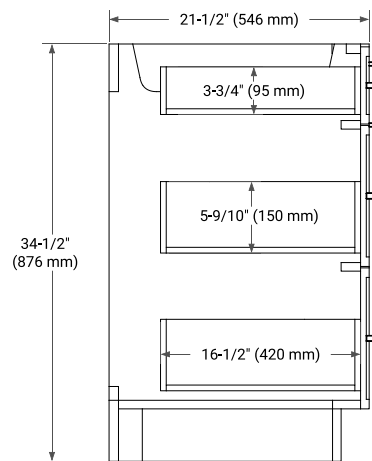

## BASE CABINET DIMENSIONS

48" W x 21.5" D x 34.5" H

## FRONT VIEW

## SIDE VIEW

## OVERALL DIMENSIONS

48.25" W x 22" D x 1.5" H