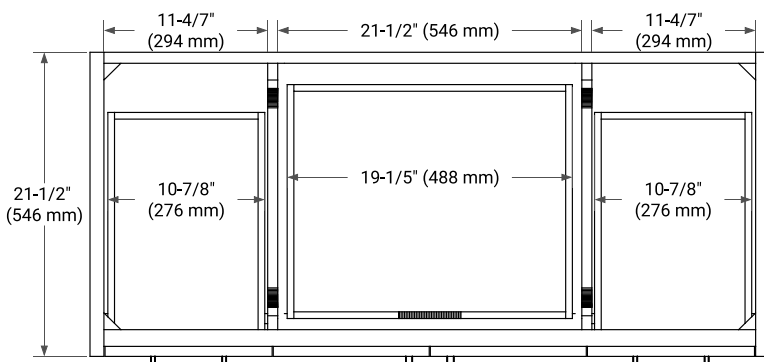

KELLY 48" SINGLE SINK BASE CABINET

ARIEL

BASE CABINET DIMENSIONS

48" W x 21.5" D x 34.5" H

FEATURES

- Solid wood frame and Plywood
- Soft-close system
- Dovetail construction
- Stylish Slim Shaker Door
- Pull-out inside drawer
- Adjustable shelf

AVAILABLE COLORS

White

Grey

Midnight Blue

Oak

HARDWARE FINISHES

Matte Black

FRONT VIEW

SIDE VIEW

PLAN VIEW