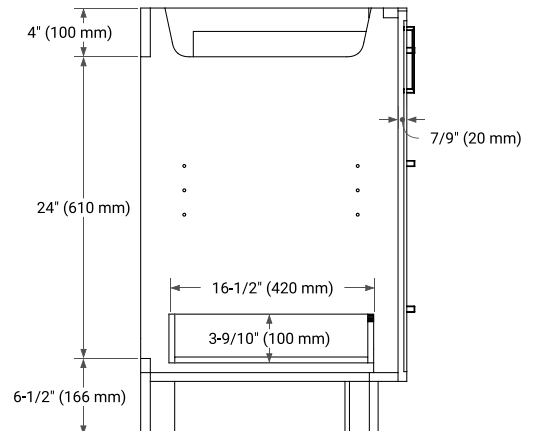

KELLY 48" SINGLE SINK BASE CABINET

ARIEL

BASE CABINET DIMENSIONS

48" W x 21.5" D x 34.5" H

FEATURES

- Solid wood frame and Plywood
- Soft-close system
- Dovetail construction
- Stylish Slim Shaker Door
- Pull-out inside drawer
- Adjustable shelf

AVAILABLE COLORS

White

Grey

Midnight Blue

Oak

HARDWARE FINISHES

Matte Black

FRONT VIEW

SIDE VIEW

PLAN VIEW