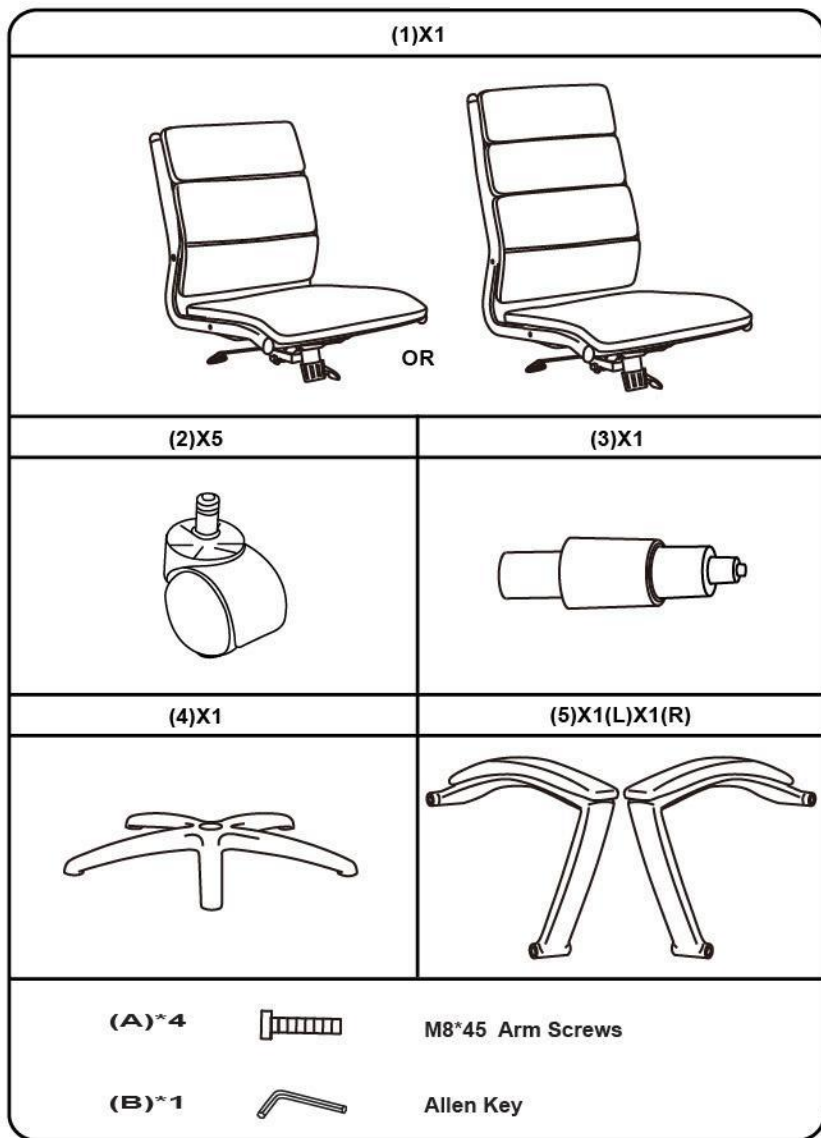

**IMPORTANT NOTICE:
HARDWARE PACKAGE IS ATTACHED
ON THE BOTTOM OF SEAT CUSHION.**

Insert and loosely tighten all screws. When assembly is completed, fully tighten all screws before using. This chair is only intended for sitting. Any other use will void the warranty.