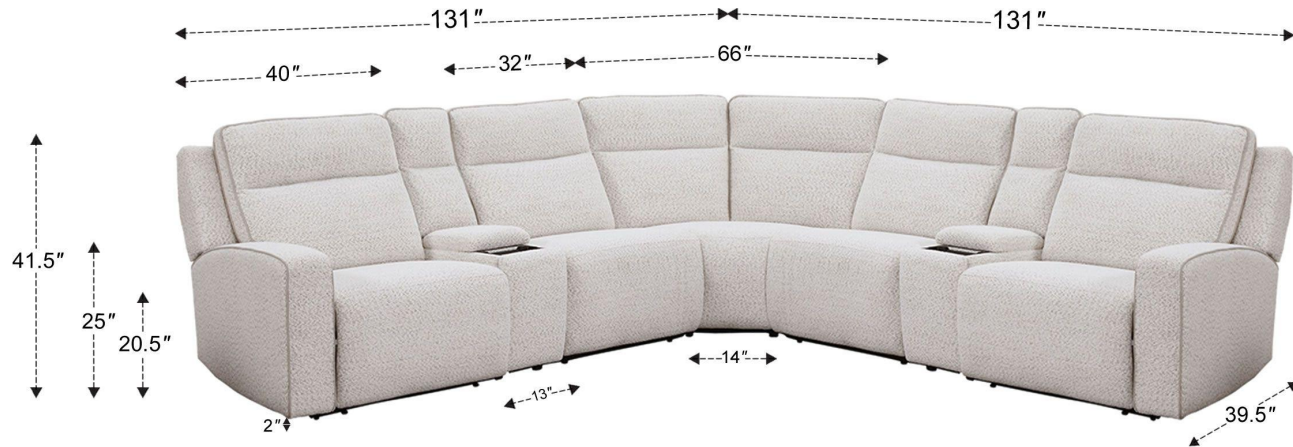

7 Piece Zero Gravity Power Reclining Sectional with Power Adjustable Headrests

| | |
|---|---------------------|
| Overall Dimensions | 131" x 131" x 41.5" |
| Overall Width | 131" |
| Overall Depth | 131" |
| Overall Height | 41.5" |
| Overall Weight | 559.4 lbs. |
| Fully Reclined | 65" |
| Distance from Wall | 18" |
| Back of Seat to end of Chaise | 41.5" |
| Leg Height <small>(Distance from Foot Rest to Floor in Full Recline)</small> | 22" |
| Head Height <small>(Distance from Headrest to Floor in Full Recline)</small> | 34.5" |

| | |
|-----------------------------|------------------|
| Seat Width | 31.5" |
| Seat Depth | 22.5" |
| Seat Height | 20.5" |
| Arm Width | 8.5" |
| Arm Depth | 22" |
| Arm Height | 25" |
| Back Height | 24" |
| Back Depth | 13" |
| Headrest Extended from Back | 4.5" |
| Console Storage area Inside | 11" x 12" x 6.5" |