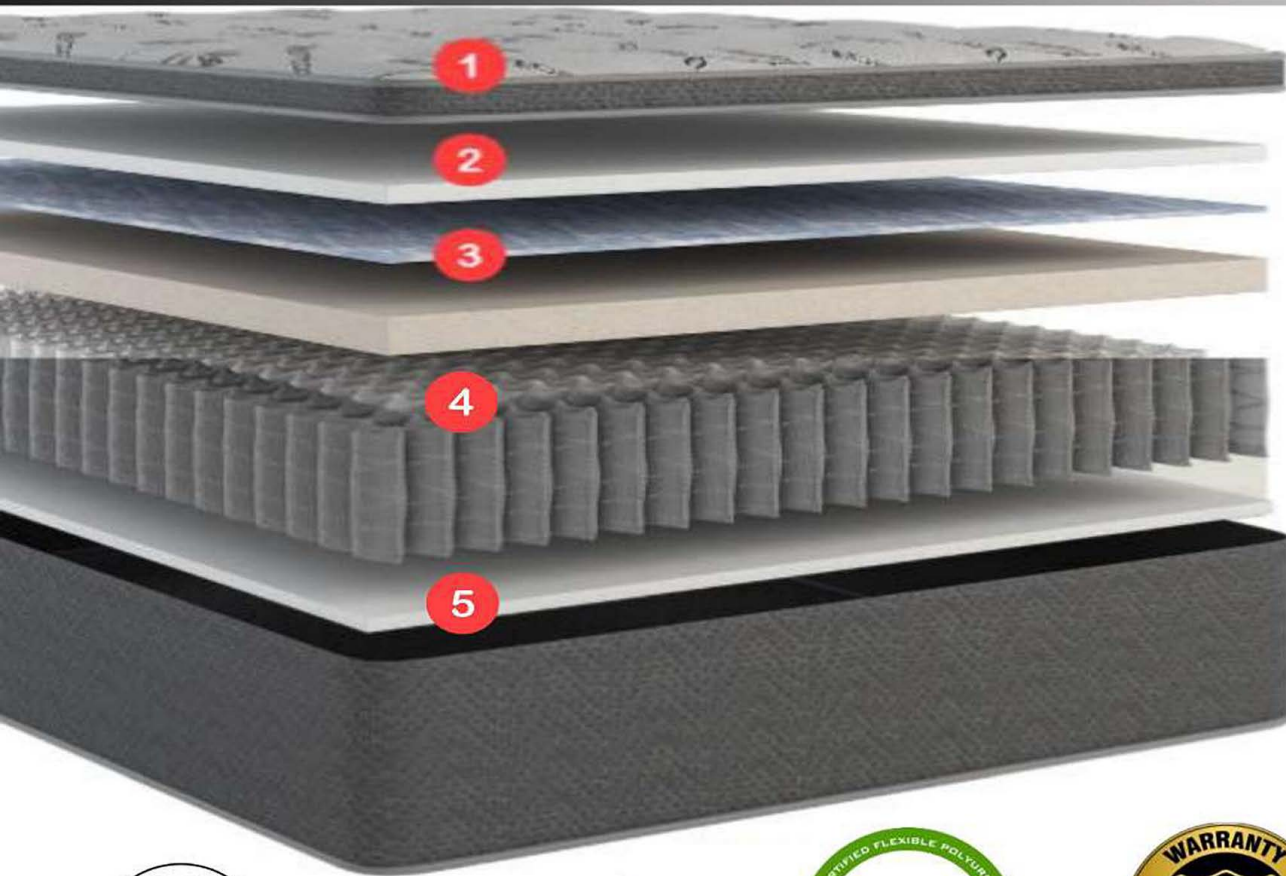

10" Medium Hybrid

EURO TOP | 10"

- 1 Premium Bamboo Stretch Knit Cover**
Delivers a breathable sleep surface by naturally wicking away moisture and adapting to your body.
- 2 Super Soft Quilt Foam**
Soft cushioning quilted right into the cover for immediate comfort and pressure relief.
- 3 Comfort Foam**
Contours and cradles your body for better recovery while you sleep.
- 4 6" Perimeter Individual Wrapped Coil**
Minimizes partner disturbance while providing a 100% sleep surface, dynamic support and pressure relief
- 5 Base Foam**
Provides Durable long-lasting support for the entire mattress.