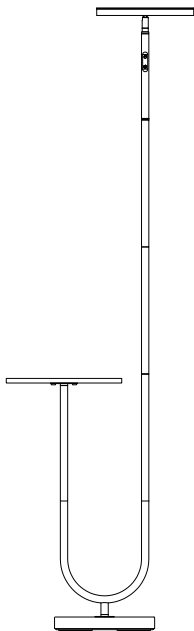

# *Floor Lamp*

Please pay attention to the warning signs  
Read the instructions with caution before  
operating and keep it properly

## Warning

---

1. Before assembly, lay out all parts on a clean, flat surface and inspect each part for defects that may have occurred during shipping.
2. Inspect the wire insulation for any cuts, abrasions, or exposed copper that may have occurred during shipping. If there are any defects, DO NOT continue assembly. Please contact our customer service team immediately.
3. Consult a qualified electrician if you have any electrical questions.
4. To reduce the likelihood of tipping over, we recommend placing the lamp behind furniture and keeping children and pets away.
5. Never drape clothes over the lamp.
6. To prevent children from suffocating and choking, keep them away from packing materials.
7. Please keep this manual and pass it along when transferring the product.

## Specifications

---

- Product Height: 63.8 in (162cm)
- Wire Length: 70.8 in (180cm)
- Input Voltage: 120Vac 60Hz
- LED: 22W+7W, 3100LM, 3000K-6500K
- Dimmable: 10%-100%