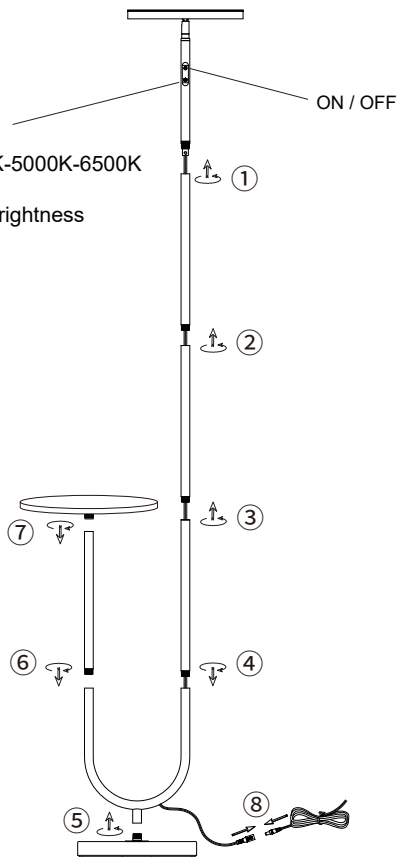

Assembly Instructions

Short Press:
3000K-4000K-5000K-6500K
Long Press:
10%-100% Brightness

Memory Function: the floor lamp can remember the mode of the brightness you settled before closing.