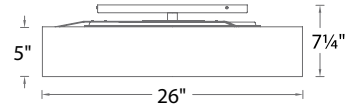

FM-13126

ORDER NUMBER

Model	Size	Watt	LED Lumens	Delivered Lumens	Finish
FM-13114	14"	28W	2400	1794	BN <i>Brushed Nickel</i> AB <i>Aged Brass</i>
FM-13120	20"	32W	2800	2222	
FM-13126	26"	48W	4200	3310