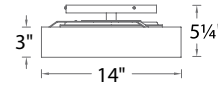

SPECIFICATIONS

Construction: Urban elegance & LED illumination softened with a fabric shade

Input: 120V

Dimming: 100% - 10% ELV

Light Source: High output LED

Finish: Brushed Nickel (BN), Aged Brass (AB)

Standards: ETL/cETL, Title 24 California

FM-13114