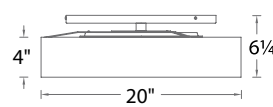

PRODUCT DESCRIPTION

Urban chic sophistication. Luminous fabric shade

FEATURES

- Trimless look with a modern upgrade
- Color Temperature: 2700K
- CRI: 90
- Rated Life: 50,000 hours
- No transformer or driver required

SPECIFICATIONS

Construction: Urban elegance & LED illumination softened with a fabric shade

Input: 120V

Dimming: 100% - 10% ELV

Light Source: High output LED

Finish: Brushed Nickel (BN), Aged Brass (AB)

Standards: ETL/cETL, Title 24 California

FM-13120

ORDER NUMBER

Model	Size	Watt	LED Lumens	Delivered Lumens	Finish
FM-13114	14"	28W	2400	1794	BN <i>Brushed Nickel</i> AB <i>Aged Brass</i>
FM-13120	20"	32W	2800	2222	
FM-13126	26"	48W	4200	3310