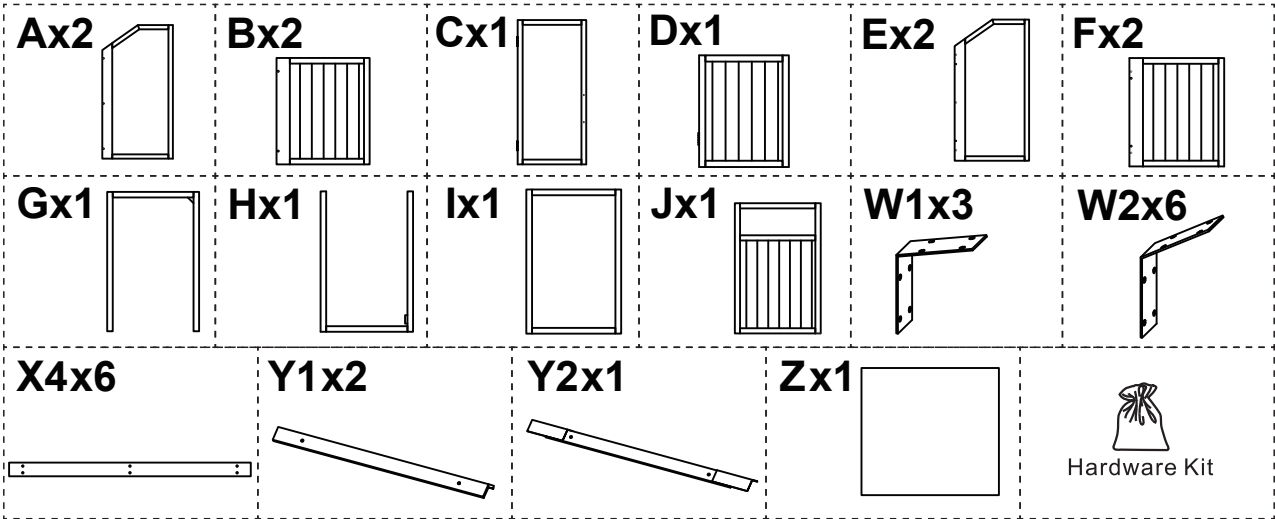

Assembly Guide

PXXZOT105

READ AND SAVE THIS INSTRUCTIONS FOR FUTURE USE

ASSEMBLY & INSTRUCTION MANUAL

Ax2 	Bx2 	Cx1 	Dx1 
Ex2 	Fx2 	Gx1 	Hx1 
Ix1 	Jx1 	Kx2 	Lx4 
Mx2 	N1x2 	N2x2 	Ox4 
Px4 	Qx2 	Rx3 	Sx1 
Tx2 	Ux2 	W1x3 	W2x6 
X1x5 	X3x2 	Y1x2 	Zx1 
X2x2 	X4x6 	Y2x1 	

①x132+2  M3*14mm	②x38+2  M3*14mm	③x10+1  M3.5*30mm	④x54+2  M3.5*35mm	⑤x16+1  M3.5*50mm
⑥x72+2  M6*15mm	⑦x2  M4*25mm	⑧x105+2  wood stick φ8*20mm	⑨x31 	
⑩x12 	⑪x5 	⑫x1 	⑬x1 	⑭x48+2  M3.5*25mm

PART	NO	QIT
	A	2
	B	2
	E	2
	F	2
 wood stick	⑧	8