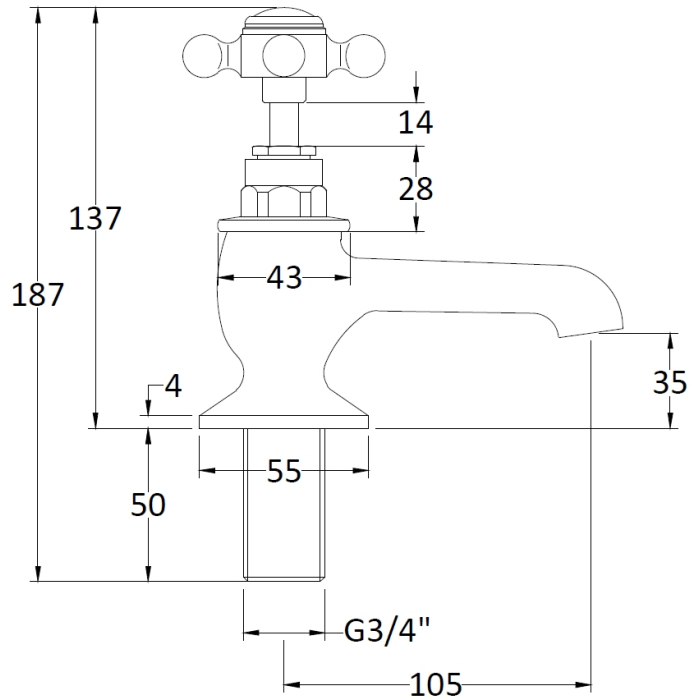

CUSTOMER DATA SHEET - BRASSWARE

SALES CODE: BC302HX

DESCRIPTION: Topaz Bath Taps

PRODUCT DIMENSIONS

Height (mm)	Width (mm)	Depth (mm)	Length (mm)	Nett Wgt Kg
137	66	119		1.7

PACKAGING DIMENSIONS

Height (mm)	Width (mm)	Depth (mm)	Gross Wgt Kg
55	160	260	1.9

PACKAGING DATA

Box Colour	White Cardboard Box		
Box Qty	1	Label Colour	White Label
Label Size	100 x 50	Label Qty	1

OUTER BOX DIMENSIONS (If Applicable)

Height (mm)	Width (mm)	Depth (mm)	Length (mm)	Gross Wgt Kg
360	495	280		
Barcode	5055275830673			

PRODUCT DETAILS

Country of Origin	United Kingdom		
Fitting Instruction	Yes		
Product Material	Brass		
Control Type	Manual		
Waste Included	Waste Not Included		
WRAS Approval	No	Approval No.	N/A
Operating Pressure (bar)	0.1		
Valve/Cartridge Type	1/4 Turn Ceramic Disc		

Colour/Finish	Chrome		
Mount Type	Deck		
Waste Type	Not Applicable		
Flow Rates (L/min)	0.1	8.4	0.5
Pipe Size	22 mm (3/4" Bsp)		
Pipe Centres	N/A		