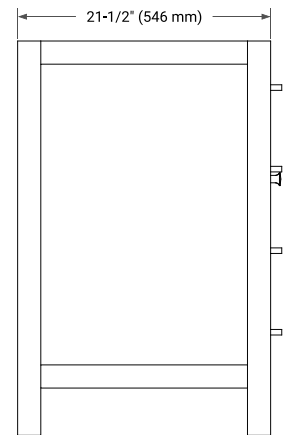

72" DOUBLE SINK BASE CABINET

BASE CABINET DIMENSIONS

72" W x 21.5" D x 33.5" H

FEATURES

- Solid wood frame with engineered wood panels
- Dovetail drawers and joints
- Soft closing doors & drawers

HARDWARE FINISHES*

White Grey

FRONT VIEW

SIDE VIEW

PLAN VIEW

73" DOUBLE OVAL SINK COUNTERTOP WITH 1.5 IN. THICKNESS

OVERALL DIMENSIONS

73" W x 22" D x 1.5" H

COUNTERTOP OPTIONS

COUNTERTOP PLAN VIEW

EDGE SIDE VIEW

THREE DIMENSIONAL COUNTERTOP VIEW