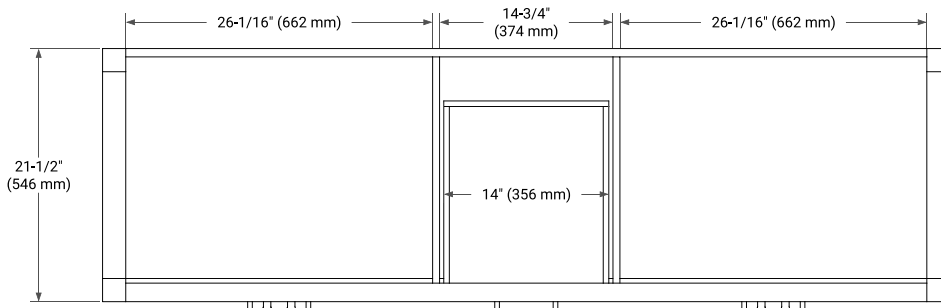

72" DOUBLE SINK BASE CABINET

BASE CABINET DIMENSIONS

72" W x 21.5" D x 33.5" H

FEATURES

- Solid wood frame with engineered wood panels
- Dovetail drawers and joints
- Soft closing doors & drawers

HARDWARE FINISHES*

White Grey

FRONT VIEW

SIDE VIEW

PLAN VIEW

73" DOUBLE OVAL SINK COUNTERTOP WITH 1.5 IN. THICKNESS

OVERALL DIMENSIONS

73" W x 22" D x 1.5" H

COUNTERTOP OPTIONS

COUNTERTOP PLAN VIEW

EDGE SIDE VIEW

THREE DIMENSIONAL COUNTERTOP VIEW