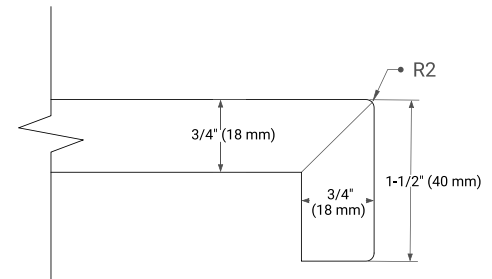

White Grey

FRONT VIEW

SIDE VIEW

PLAN VIEW

73" DOUBLE OVAL SINK COUNTERTOP WITH 1.5 IN. THICKNESS

OVERALL DIMENSIONS

73" W x 22" D x 1.5" H

COUNTERTOP OPTIONS

Carrara Marble

White Quartz

FEATURES

- Solid countertop with mitered edges & seams
- Undermount white oval sink
- Pre-drilled for 8" widespread faucet

INCLUDED

- Countertop
- Matching Backsplash
- Oval Sinks

COUNTERTOP PLAN VIEW

EDGE SIDE VIEW

THREE DIMENSIONAL COUNTERTOP VIEW