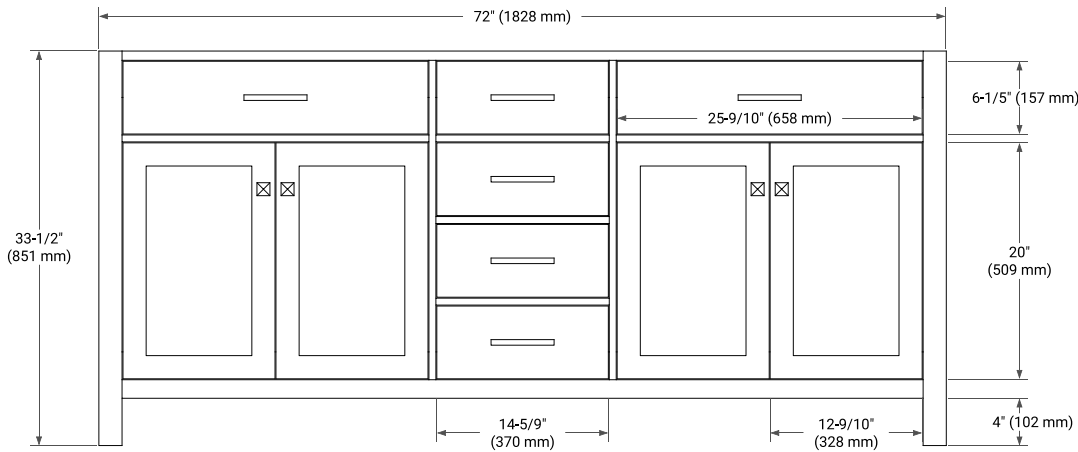

72" DOUBLE SINK BASE CABINET

BASE CABINET DIMENSIONS

72" W x 21.5" D x 33.5" H

FEATURES

- Solid wood frame with engineered wood panels
- Dovetail drawers and joints
- Soft closing doors & drawers

HARDWARE FINISHES*

White Grey

FRONT VIEW

SIDE VIEW

PLAN VIEW

73" DOUBLE OVAL SINK COUNTERTOP WITH 1.5 IN. THICKNESS

OVERALL DIMENSIONS

73" W x 22" D x 1.5" H

COUNTERTOP OPTIONS

COUNTERTOP PLAN VIEW

EDGE SIDE VIEW

THREE DIMENSIONAL COUNTERTOP VIEW