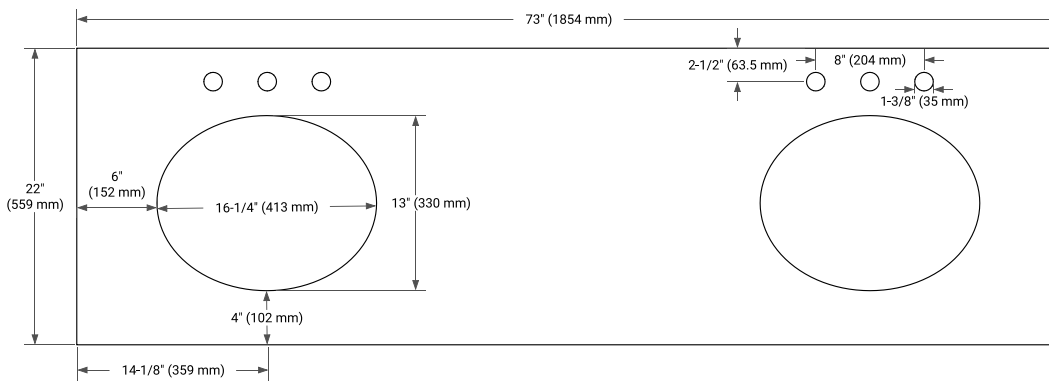

72" DOUBLE SINK BASE CABINET

BASE CABINET DIMENSIONS

72" W x 21.5" D x 33.5" H

FEATURES

- Solid wood frame with engineered wood panels
- Dovetail drawers and joints
- Soft closing doors & drawers

HARDWARE FINISHES*

White Grey

FRONT VIEW

SIDE VIEW

PLAN VIEW

73" DOUBLE OVAL SINK COUNTERTOP WITH 1.5 IN. THICKNESS

OVERALL DIMENSIONS

73" W x 22" D x 1.5" H

COUNTERTOP OPTIONS

Carrara Marble

White Quartz

FEATURES

- Solid countertop with mitered edges & seams
- Undermount white oval sink
- Pre-drilled for 8" widespread faucet

INCLUDED

- Countertop
- Matching Backsplash
- Oval Sinks

COUNTERTOP PLAN VIEW

EDGE SIDE VIEW

THREE DIMENSIONAL COUNTERTOP VIEW