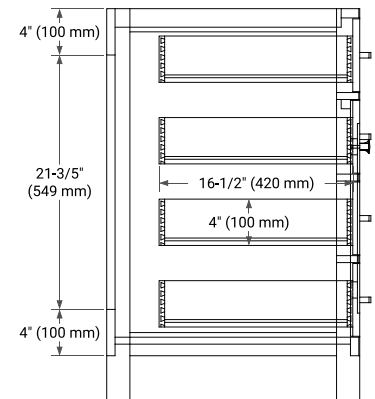

72" DOUBLE SINK BASE CABINET

BASE CABINET DIMENSIONS

72" W x 21.5" D x 33.5" H

FEATURES

- Solid wood frame with engineered wood panels
- Dovetail drawers and joints
- Soft closing doors & drawers

HARDWARE FINISHES*

White Grey

FRONT VIEW

SIDE VIEW

PLAN VIEW

73" DOUBLE OVAL SINK COUNTERTOP WITH 1.5 IN. THICKNESS

OVERALL DIMENSIONS

73" W x 22" D x 1.5" H

COUNTERTOP OPTIONS

COUNTERTOP PLAN VIEW

EDGE SIDE VIEW

THREE DIMENSIONAL COUNTERTOP VIEW