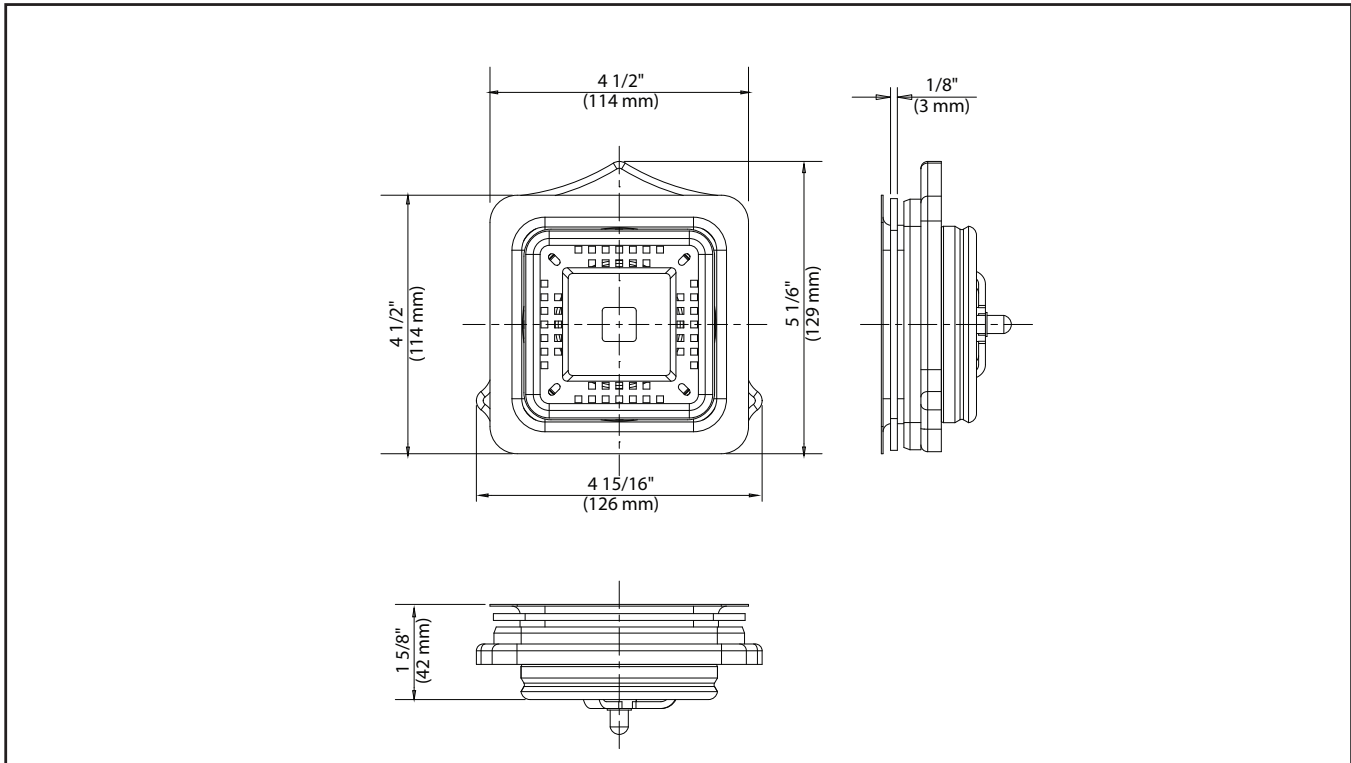

Features

- Premium Stainless Steel Construction for Maximum Durability
- Disposal Flange, Splash Guard, & Strainer Included w/ Adapter
- Compatible w/ Most Standard Garbage Disposal Units
- Coordinates w/ All Pax™ & R0 Pro™ Series Sinks
- Removable Strainer w/Gasket & Splash Guard for Secure Seal

Dimensions

4 1/2" x 4 1/2" x 1 5/8"

Kraus Limited Lifetime Warranty: See website for details www.kraususa.com

1.800.775.0703 / customerservice@kraususa.com

REV. August 18, 2016