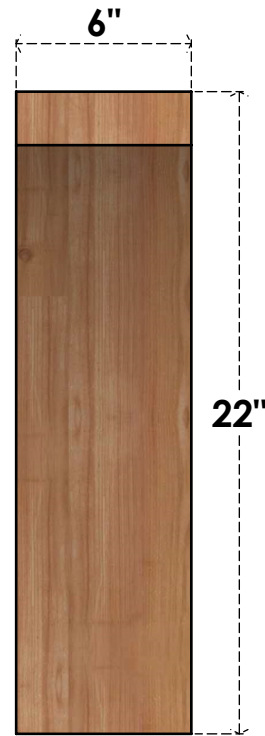

# BRC06X14X22THR00RWR

6"W X 14"D X 22"H THORTON ROUGH SAWN BRACE, WESTERN RED CEDAR

**SIDE**

**FRONT**

EKENA MILLWORK  
 2300 WEST MAIN ST.  
 CLARKSVILLE, TX 75426  
 TOLL FREE: 866-607-0453  
 WWW.EKENAMILLWORK.COM

**NOTES**

1. INSTALLATION TO BE COMPLETED IN ACCORDANCE WITH MANUFACTURER'S SPECIFICATIONS.
2. DRAWING MAY NOT BE TO SCALE
3. THIS DRAWING IS INTENDED FOR DESIGN AND PLANNING PURPOSES ONLY.
4. ALL INFORMATION CONTAINED HEREIN WAS CURRENT AT THE TIME OF DEVELOPMENT BUT MUST BE REVIEWED AND APPROVED BY THE PRODUCT MANUFACTURER TO BE CONSIDERED ACCURATE.
5. PRODUCTS ARE NOT KILN DRIED. THIS ITEM IS UNIQUE AND WILL CONTAIN THE NATURAL VARIATIONS THAT THE WOOD SPECIES OFFERS. THIS MAY RESULT IN VARIATIONS UP TO 1/4"