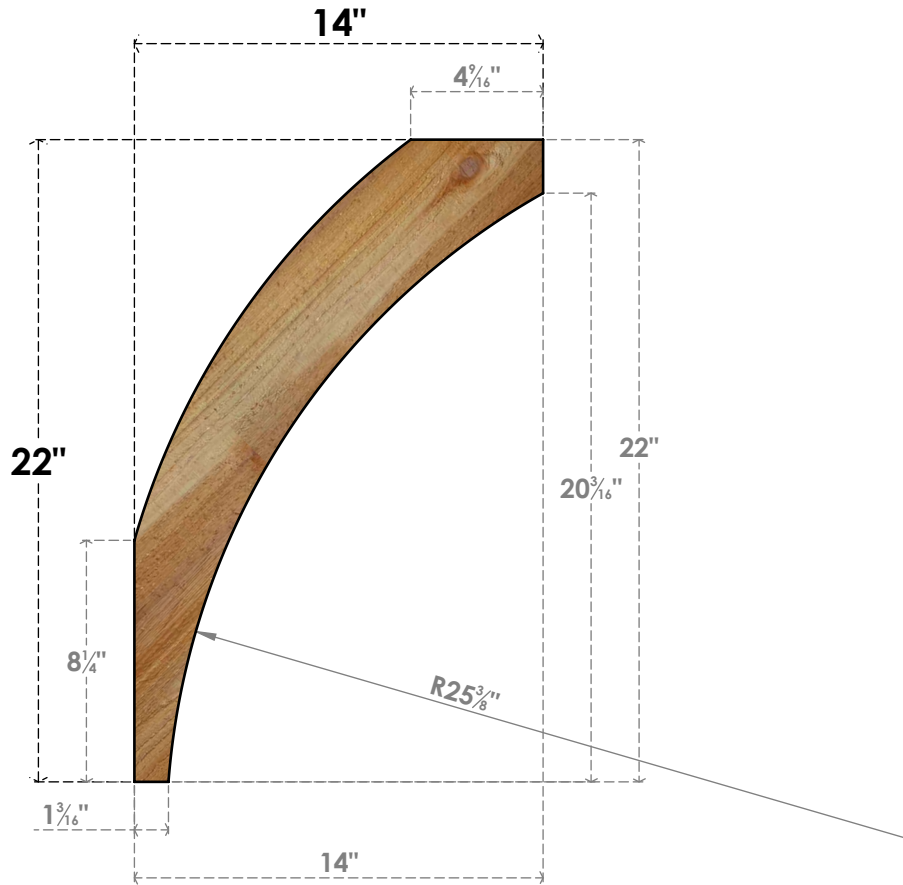

# BRC06X14X22THR00RWR

6"W X 14"D X 22"H THORTON ROUGH SAWN BRACE, WESTERN RED CEDAR

**SIDE**

**FRONT**

EKENA MILLWORK  
 2300 WEST MAIN ST.  
 CLARKSVILLE, TX 75426  
 TOLL FREE: 866-607-0453  
 WWW.EKENAMILLWORK.COM

**NOTES**

1. INSTALLATION TO BE COMPLETED IN ACCORDANCE WITH MANUFACTURER'S SPECIFICATIONS.
2. DRAWING MAY NOT BE TO SCALE
3. THIS DRAWING IS INTENDED FOR DESIGN AND PLANNING PURPOSES ONLY.
4. ALL INFORMATION CONTAINED HEREIN WAS CURRENT AT THE TIME OF DEVELOPMENT BUT MUST BE REVIEWED AND APPROVED BY THE PRODUCT MANUFACTURER TO BE CONSIDERED ACCURATE.
5. PRODUCTS ARE NOT KILN DRIED. THIS ITEM IS UNIQUE AND WILL CONTAIN THE NATURAL VARIATIONS THAT THE WOOD SPECIES OFFERS. THIS MAY RESULT IN VARIATIONS UP TO 1/4"