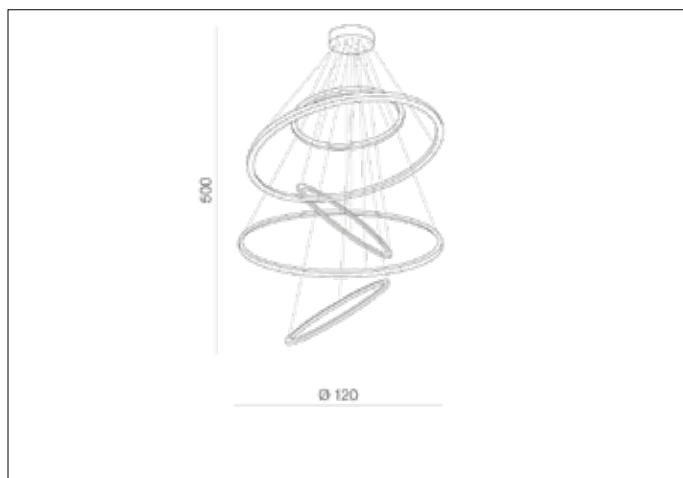

AZzardo[®]
LIGHTING

WHEEL XXL CHROME
AZ3417, EAN 5901238434177

Dimensions height / width / length [cm] Product Specifications

Product	500 x 120 x N/A
Mounting inlet:	N/A x N/A x N/A
Ceiling base:	6,5 x 34 x N/A
Shades	1,6 x 3x70 (1,8) ~ 2x120 (1,8) x N/A

Line	DECORATIVE
Type	Pendant
Type of track	N/A
Colour	Chrome
Material	Aluminium / Acryl
Light source	5
Type of socket	LED INTEGRATED
Lumens	11400
Kelvins	3000
Beam angle	N/A
Dimmable	YES
CCT	N/A
RGB	N/A
RA	N/A
App remote control	N/A
Remote control	N/A
Voltage	230V
Power	190W
Switch location	N/A
Protection class	IP20
Tilt	N/A
Rotation	N/A

Shipping info height / width / length [cm]

BOX 1:	12 x 127 x 127
BOX 2:	N/A x N/A x N/A
BOX 3:	N/A x N/A x N/A
Net weight [kg]	14
Gross weight [kg]	16

Energy efficiency

Azzardo Sp. z o.o.
ul. Strzeszyńska 33 60-479 Poznań,
NIP: 929-185-75-07