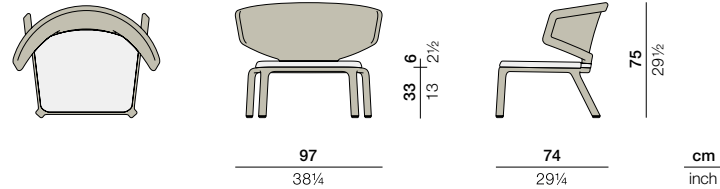

SEASHELL

Lounge chair, stackable

Design by Jean-Marie Massaud | Item code: 049005 | Weight 7,4 kg/16 lbs | Volume 0,55 m³/19 cu ft | COM (Customer Own Material): 1,02 m/2.50 yd (plain fabric only)

Measurements