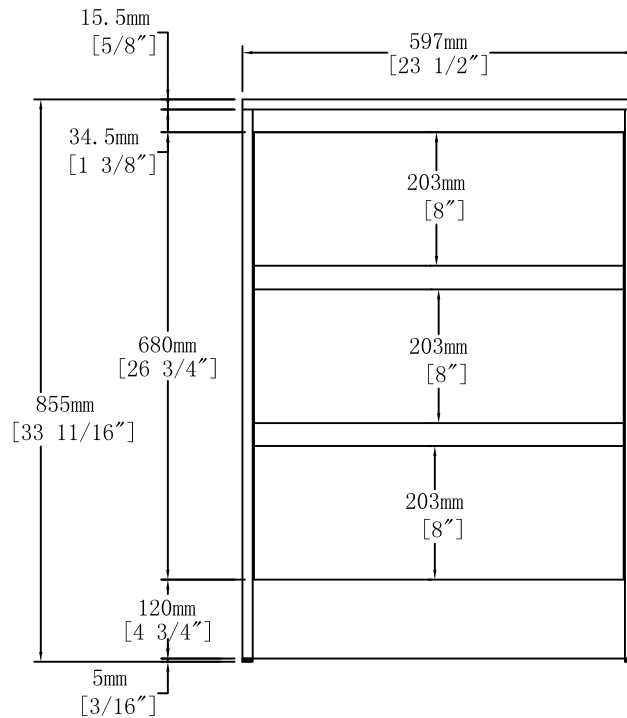

Top View

Front View

Side View

Item NO.

BV B120 E12B GWH

Version

V1

Project