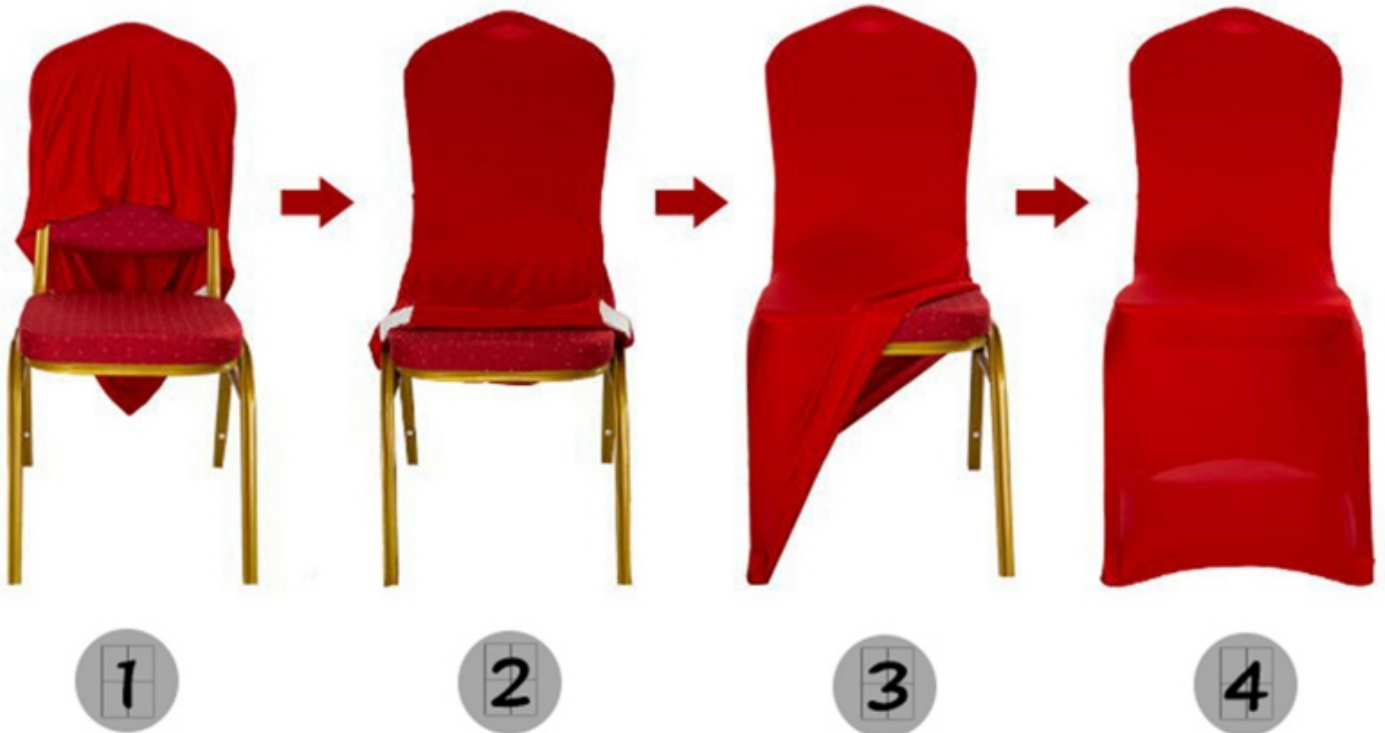

INSTRUCTION

取扱説明書

ANWEISUNG

INSTRUCTION

C&E Connection
E-Commerce (DE) GmbH
Zum Linnegraben 20, 65933,
Frankfurt am Main, Germany
info@ce-connection.de

quefairedemesdechets.fr

Company: YH Consulting Limited
Address: C/O YH Consulting Limited Office 147,
Centurion House, London Road,
Staines-upon-Thames, Surrey, TW18 4AX